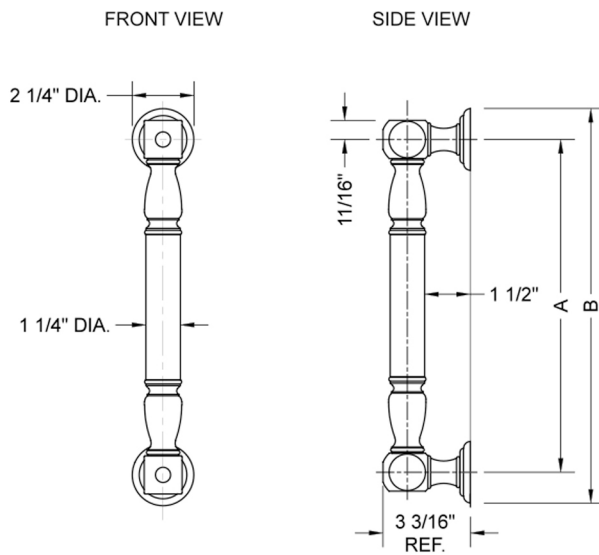

16" G20 Straight Grab Bar

Model #: G20-16-

FEATURES:

- Grab bars are ADA compliant when installed properly
- All brass construction, fully polished & plated
- Style options to complement all collections
- Optional handshower sliders and toilet paper/washcloth holders can be added only upon initial order
- *NOTE: GRAB BARS OVER 32" REQUIRE A MIDDLE POST
- All grab bars can be custom sized. Contact JACLO for pricing & availability
- Grab bars 24" or longer are NOT AVAILABLE in PG or SG. For large quantity orders, please contact hospitality@jaclo.com

SPECIFICATION DRAWING:

BRASS LUXURY GRAB BAR			
PART. #	DESCRIPTION	A	B
G20-12-XX	12" CENTER TO CENTER	12"	14 1/4"
G20-16-XX	16" CENTER TO CENTER	16"	18 1/4"
G20-18-XX	18" CENTER TO CENTER	18"	20 1/4"
G20-24-XX	24" CENTER TO CENTER	24"	26 1/4"
G20-32-XX	32" CENTER TO CENTER	32"	34 1/4"
*NOTE: GRAB BARS OVER 32" REQUIRE A MIDDLE POST			
G20-36-XX	36" CENTER TO CENTER	36"	38 1/4"
G20-42-XX	42" CENTER TO CENTER	42"	44 1/4"
G20-48-XX	48" CENTER TO CENTER	48"	50 1/4"
G20-60-XX	60" CENTER TO CENTER	60"	62 1/4"