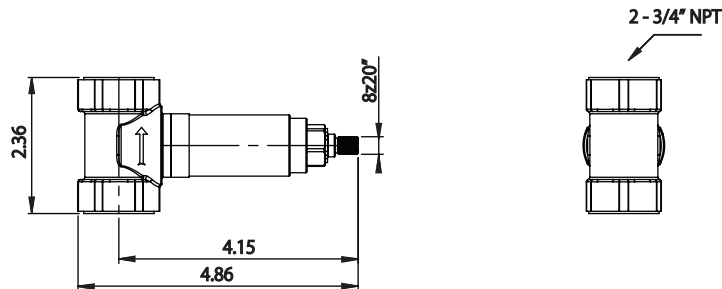

**TVH.4511 | 3/4" Volume Control**

**SPECIFICATIONS:**

- Turn Handle to turn on/off water flow.
- Valve Flow Rate - 13.0 GPM @ 60 PSI
- Extension Available - TVH.E137\*\*

**STANDARDS:**

- ASME A112.18.1 / CSA B125.1

Legislation Compliance

ZeroDrip Technology

**Technical Diagram**

**Water Flow Diagram**

**Extension Kits**

- (a) Volume Control Handle Extension - TVH.E137

**196.4511T | Trim For Volume Control**

**SPECIFICATIONS:**

- Turn Handle to turn on/off water flow.
- Use with Valve (TVH.4511) - Not Included
- Extension Available - TVH.E137\*\*

**STANDARDS:**

- ASME A112.18.1 / CSA B125.1

**FAST SHIP FINISHES :**

- Chrome - 196.4511TCP / Brushed Nickel - 196.4511TBN
- Matte Black - 196.4511TMB / Polished Nickel - 196.4511TPN
- Satin Brass - 196.4511TSB