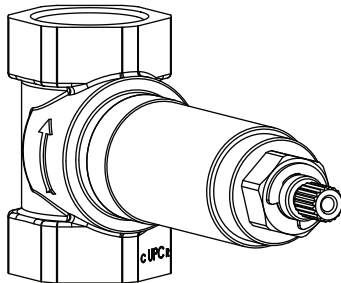

**TVH.4511 | 3/4" Volume Control**

**SPECIFICATIONS:**

- Turn Handle to turn on/off water flow.
- Valve Flow Rate - 13.0 GPM @ 60 PSI
- Extension Available - TVH.E137\*\*

**STANDARDS:**

- ASME A112.18.1 / CSA B125.1

Legislation Compliance

ZeroDrip Technology

**Technical Diagram**

**Water Flow Diagram**

**Extension Kits**

- (a) Volume Control Handle Extension - TVH.E137

**196.4511T | Trim For Volume Control**

**SPECIFICATIONS:**

- Turn Handle to turn on/off water flow.
- Use with Valve (TVH.4511) - Not Included
- Extension Available - TVH.E137\*\*

**STANDARDS:**

- ASME A112.18.1 / CSA B125.1

**FAST SHIP FINISHES :**

- Chrome - 196.4511TCP / Brushed Nickel - 196.4511TBN
- Matte Black - 196.4511TMB / Polished Nickel - 196.4511TPN
- Satin Brass - 196.4511TSB