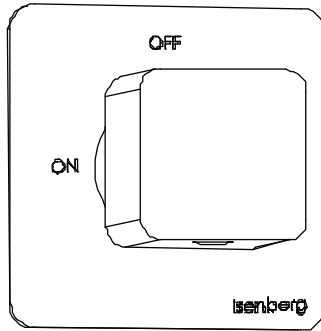

**TVH.4511 | 3/4" Volume Control**

**SPECIFICATIONS:**

- Turn Handle to turn on/off water flow.
- Valve Flow Rate - 13.0 GPM @ 60 PSI
- Extension Available - TVH.E137\*\*

**STANDARDS:**

- ASME A112.18.1 / CSA B125.1

Legislation Compliance

ZeroDrip Technology

**Technical Diagram**

**Water Flow Diagram**

**Extension Kits**

- (a) Volume Control Handle Extension - TVH.E137

**196.4511T | Trim For Volume Control**

**SPECIFICATIONS:**

- Turn Handle to turn on/off water flow.
- Use with Valve (TVH.4511) - Not Included
- Extension Available - TVH.E137\*\*

**STANDARDS:**

- ASME A112.18.1 / CSA B125.1

**FAST SHIP FINISHES :**

- Chrome - 196.4511TCP / Brushed Nickel - 196.4511TBN
- Matte Black - 196.4511TMB / Polished Nickel - 196.4511TPN
- Satin Brass - 196.4511TSB