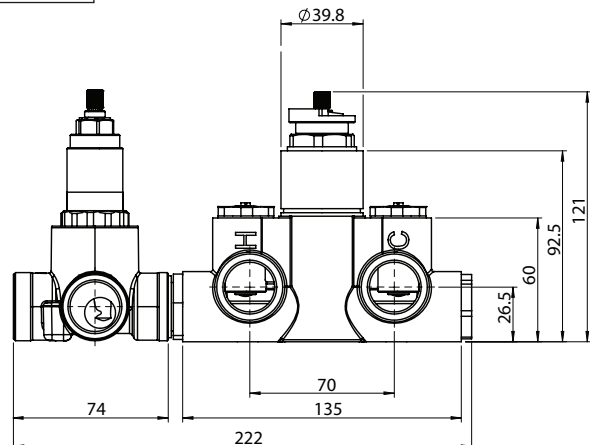

196.2780 | 3/4" Thermostatic Valve With 3-Way Diverter & Integrated Volume Control

Trim [196.4000VT**]

Valve [TVH.2705F]

SPECIFICATIONS:

- Turn bottom knob to control temperature.
- Turn top knob to control water flow.
- Thermostatic Valve Flow Rate - 8.0 GPM @ 60 PSI
- Extension Available - TVH.4101E**
- 3-Output

- Turn bottom knob to control temperature.
- Turn top knob to control water flow.
- Thermostatic Valve Flow Rate - 8.0 GPM @ 60 PSI
- Extension Available - TVH.4101E**

STANDARDS:

- ASME A112.18.1 / CSA B125.1

! A separate volume control is **not** needed to turn water supply off. Volume control functionality is integrated within this valve.

CALGreen Compliant

Legislation Compliance

ZeroDrip Technology

Technical Diagram

Note: Pre-Installed cap cannot be removed unless a separate volume control or diverter is used

TVH.2705F | 3/4" Thermostatic Valve With 3-Way Diverter & Integrated
Volume Control Page 2 of 2

THREE OUPUT - CAL-GREEN - NO SHARED PORT OPERATION