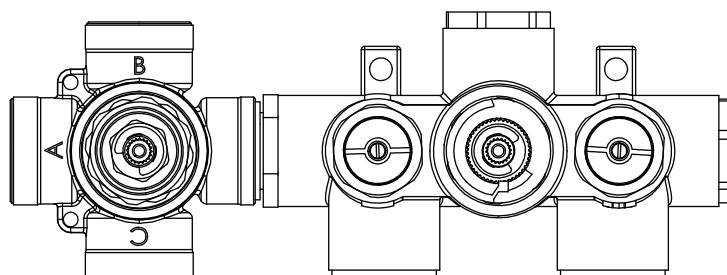

196.2780 | 3/4" Thermostatic Valve With 3-Way Diverter & Integrated Volume Control

Trim [196.4000VT**]

Valve [TVH.2705F]

SPECIFICATIONS:

- Turn bottom knob to control temperature.
- Turn top knob to control water flow.
- Thermostatic Valve Flow Rate - 8.0 GPM @ 60 PSI
- Extension Available - TVH.4101E**
- 3-Output

Note: Pre-Installed cap cannot be removed unless a separate volume control or diverter is used

TVH.2705F | 3/4" Thermostatic Valve With 3-Way Diverter & Integrated
Volume Control Page 2 of 2

THREE OUPUT - CAL-GREEN - NO SHARED PORT OPERATION

Diverter Cartridge # - **15100** (Included)

Total 6 Positions as defined below, with **only** 1 port active at one time.

- Position 0 - Off - No Water Flow
- Position 1 - Output B Activated
- Position 2 - Off - No Water Flow
- Position 3 - Output A Activated
- Position 4 - Off - No Water Flow
- Position 5 - Output C Activated