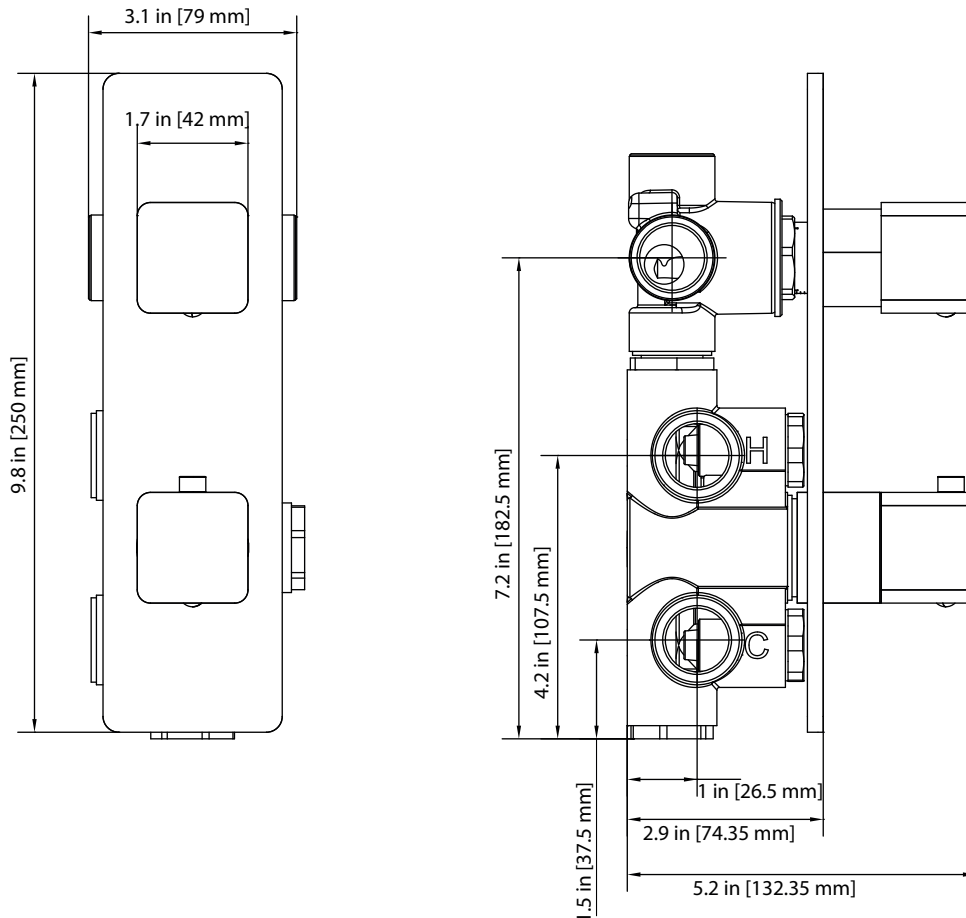

196.2780 | 3/4" Thermostatic Valve With 3-Way Diverter & Integrated Volume Control

Trim [196.4000VT**]

Valve [TVH.2705F]

SPECIFICATIONS:

- Turn bottom knob to control temperature.
- Turn top knob to control water flow.
- Thermostatic Valve Flow Rate - 8.0 GPM @ 60 PSI
- Extension Available - TVH.4101E**
- 3-Output

STANDARDS:

- ASME A112.18.1 / CSA B125.1

Legislation Compliance

ZeroDrip Technology

Technical Diagram

TVH.2705F | 3/4" Thermostatic Valve With 3-Way Diverter & Integrated Volume Control Page 1 of 2

SPECIFICATIONS:

- Turn bottom knob to control temperature.
- Turn top knob to control water flow.
- Thermostatic Valve Flow Rate - 8.0 GPM @ 60 PSI
- Extension Available - TVH.4101E**

STANDARDS:

- ASME A112.18.1 / CSA B125.1