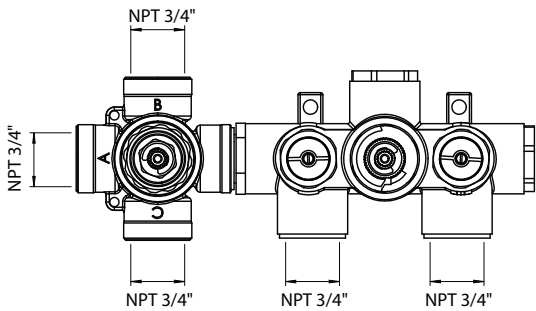

196.2780 | 3/4" Thermostatic Valve With 3-Way Diverter & Integrated Volume Control

Trim [196.4000VT**]

Valve [TVH.2705F]

SPECIFICATIONS:

- Turn bottom knob to control temperature.
- Turn top knob to control water flow.
- Thermostatic Valve Flow Rate - 8.0 GPM @ 60 PSI
- Extension Available - TVH.4101E**
- 3-Output

- Turn bottom knob to control temperature.
- Turn top knob to control water flow.
- Thermostatic Valve Flow Rate - 8.0 GPM @ 60 PSI
- Extension Available - TVH.4101E**

STANDARDS:

- ASME A112.18.1 / CSA B125.1

! A separate volume control is **not** needed to turn water supply off. Volume control functionality is integrated within this valve.

CALGreen Compliant

Legislation Compliance

ZeroDrip Technology

Technical Diagram

Note: Pre-Installed cap cannot be removed unless a separate volume control or diverter is used

TVH.2705F | 3/4" Thermostatic Valve With 3-Way Diverter & Integrated
Volume Control Page 2 of 2

THREE OUPUT - CAL-GREEN - NO SHARED PORT OPERATION