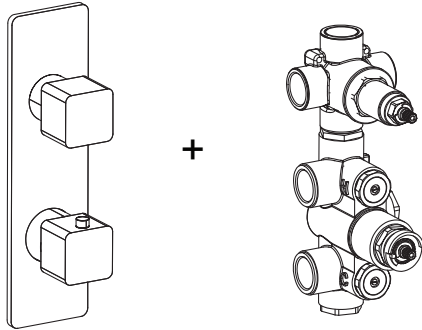

196.2780 | 3/4" Thermostatic Valve With 3-Way Diverter & Integrated Volume Control

Trim [196.4000VT**]

Valve [TVH.2705F]

SPECIFICATIONS:

- Turn bottom knob to control temperature.
- Turn top knob to control water flow.
- Thermostatic Valve Flow Rate - 8.0 GPM @ 60 PSI
- Extension Available - TVH.4101E**
- 3-Output

STANDARDS:

- ASME A112.18.1 / CSA B125.1

Legislation Compliance

ZeroDrip Technology

Technical Diagram

TVH.2705F | 3/4" Thermostatic Valve With 3-Way Diverter & Integrated Volume Control Page 1 of 2

SPECIFICATIONS:

- Turn bottom knob to control temperature.
- Turn top knob to control water flow.
- Thermostatic Valve Flow Rate - 8.0 GPM @ 60 PSI
- Extension Available - TVH.4101E**

STANDARDS:

- ASME A112.18.1 / CSA B125.1