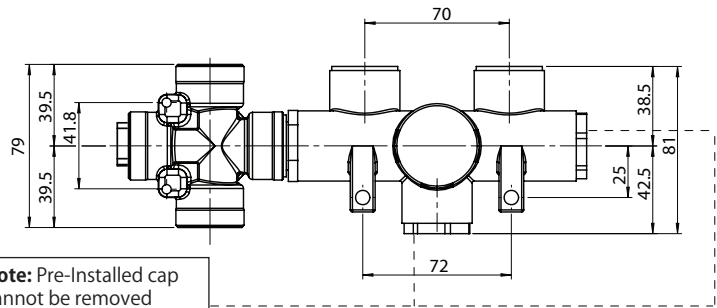

Note: Pre-Installed cap cannot be removed unless a separate volume control or diverter is used

TVH.2705F | 3/4" Thermostatic Valve With 3-Way Diverter & Integrated
Volume Control Page 2 of 2

THREE OUPUT - CAL-GREEN - NO SHARED PORT OPERATION