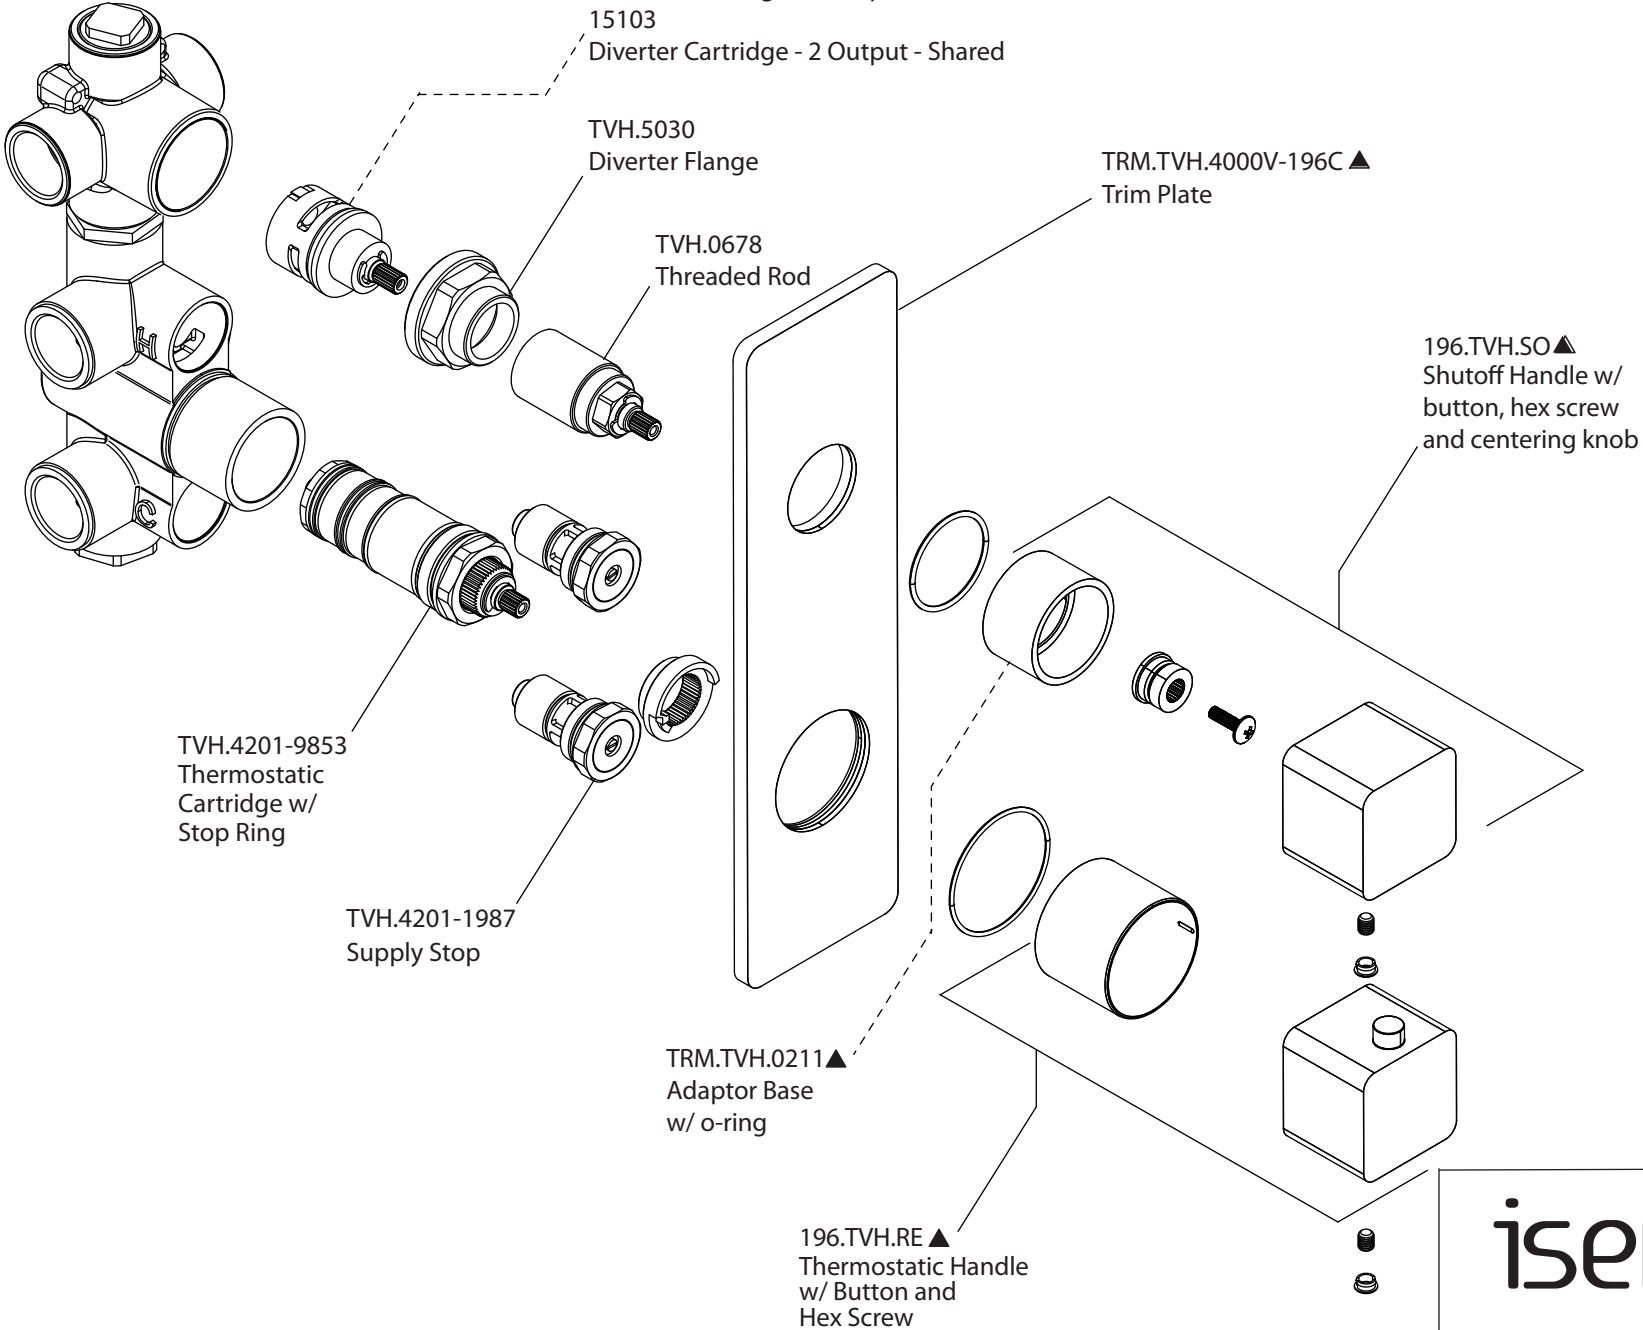

# Product Parts Breakdown

**isenberg**  
innovation+design

196.2740

Ver 2.53