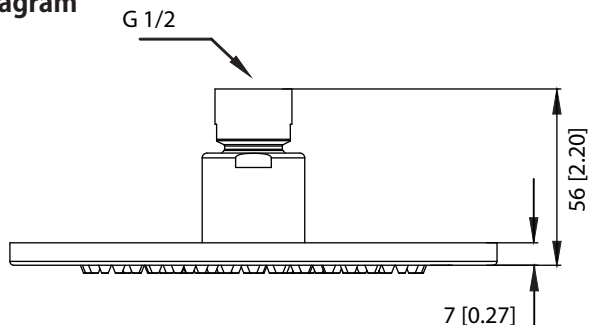

HSB.6R | 6" Brass Shower Head

SPECIFICATIONS:

- Solid Brass Shower Head
- Scrub rubber nozzles to easily clean water sediment
- 1.8 GPM Flow Rate
- 123 Nozzles
- Use with HS1030 Shower Arm

Legislation Compliance

ZeroDrip Technology

Technical Diagram

MATCHING SHOWER ARMS:

1) HS1030