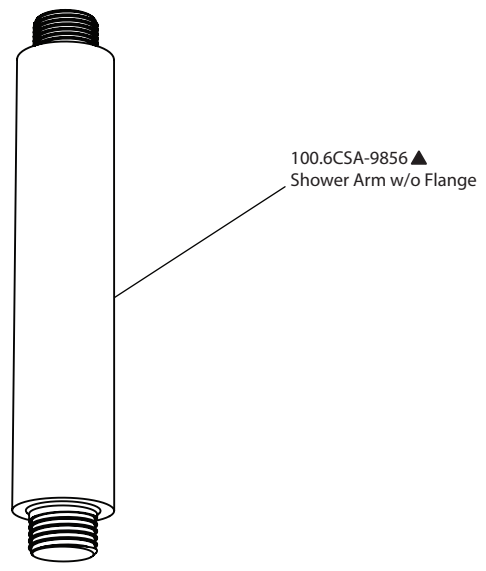

Product Parts Breakdown

isenberg
innovation+design

100.6CSA

Ver 2.53