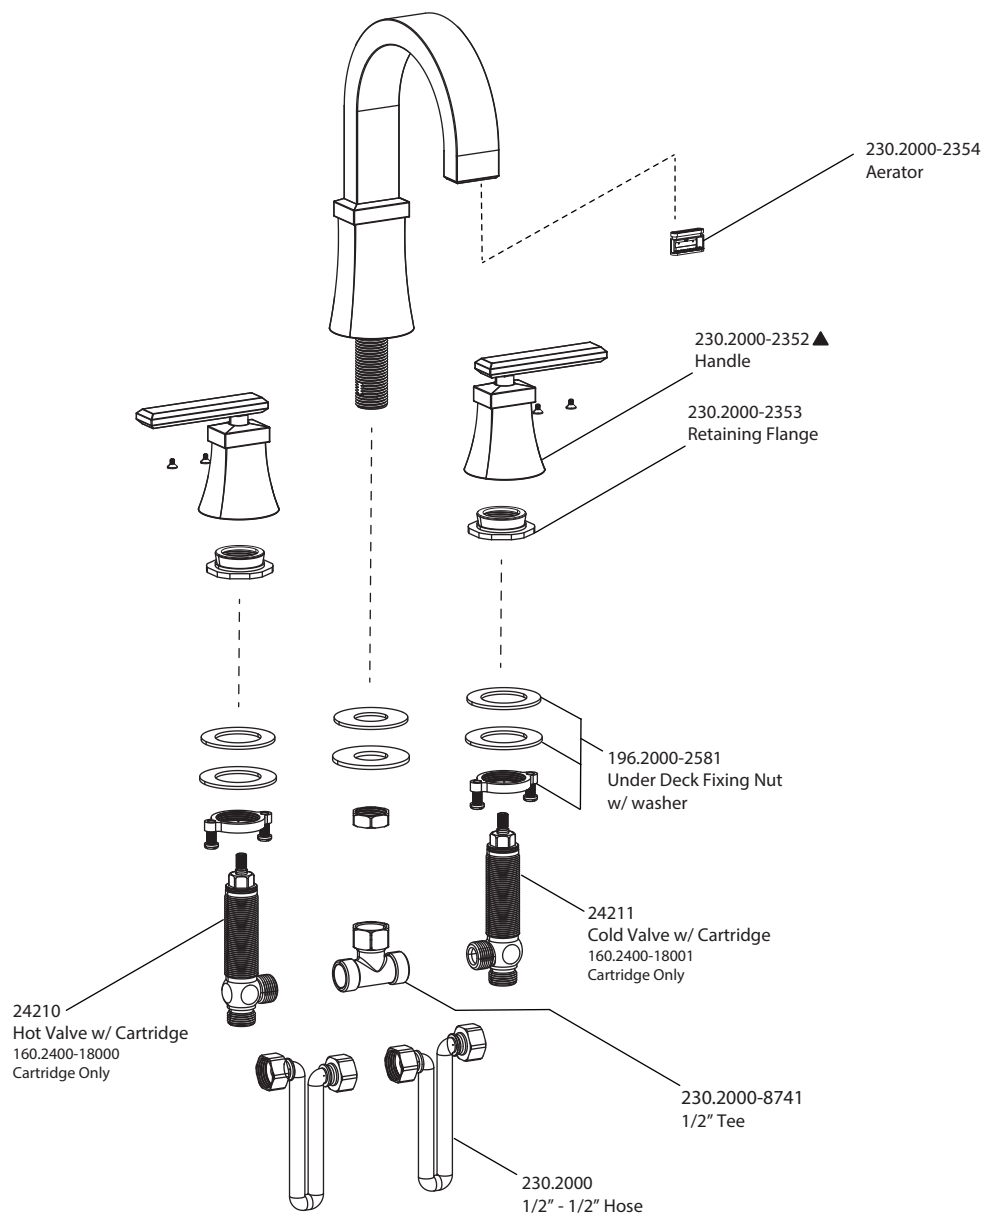

# Product Parts Breakdown

**isenberg**  
innovation+design

230.2000

Ver 2.55