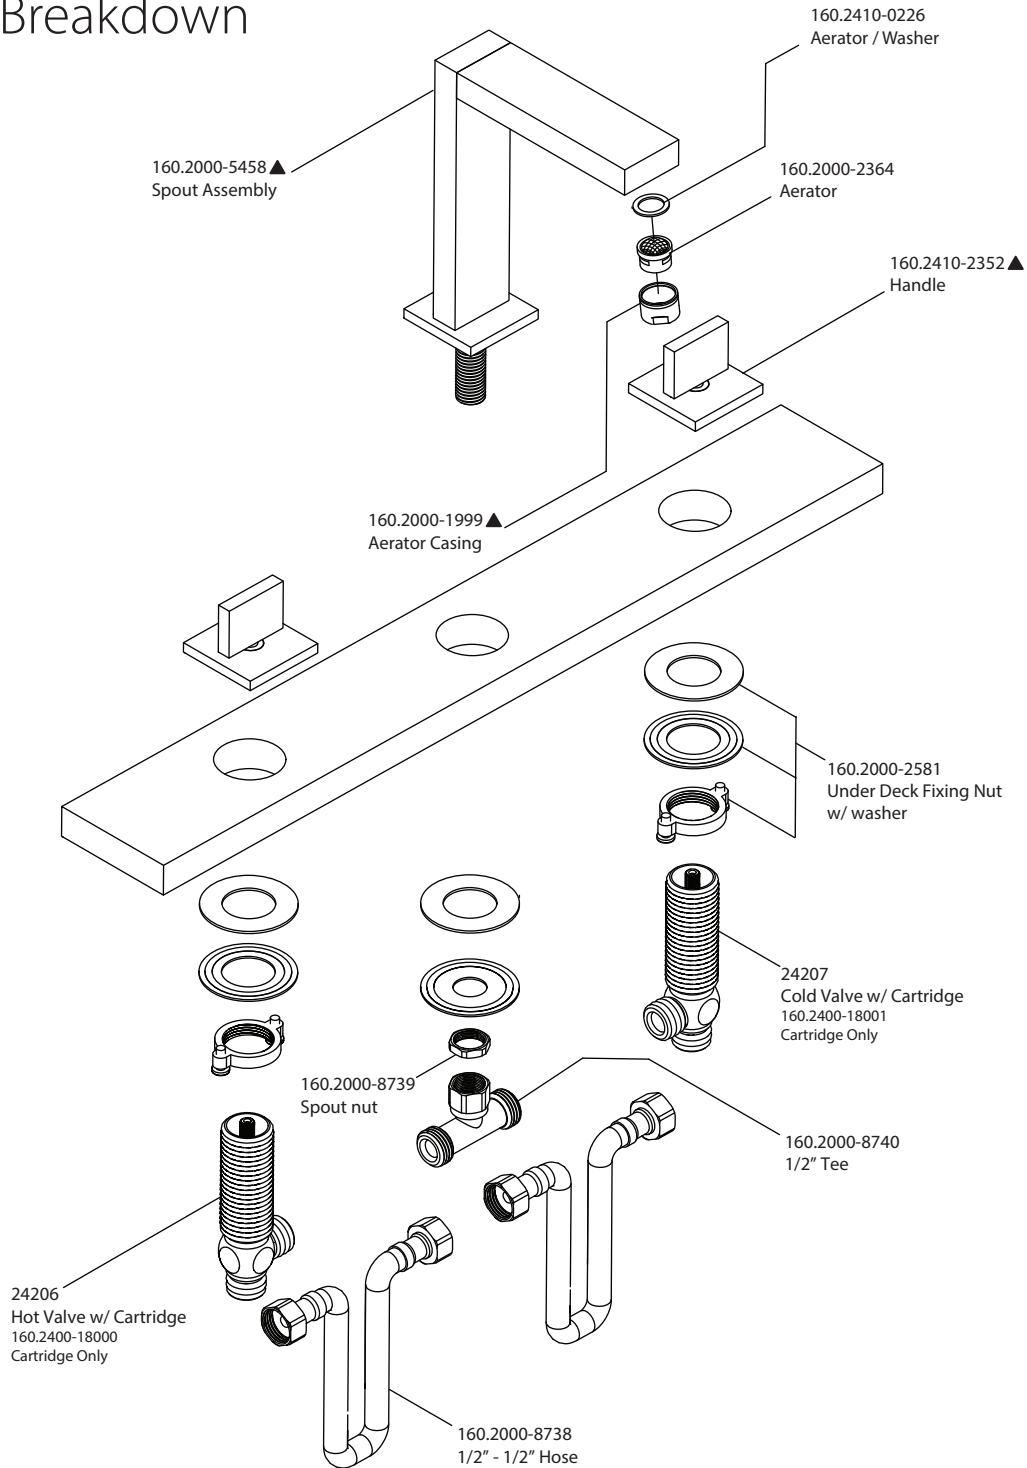

# Product Parts Breakdown

**isenberg**  
innovation+design

160.2000