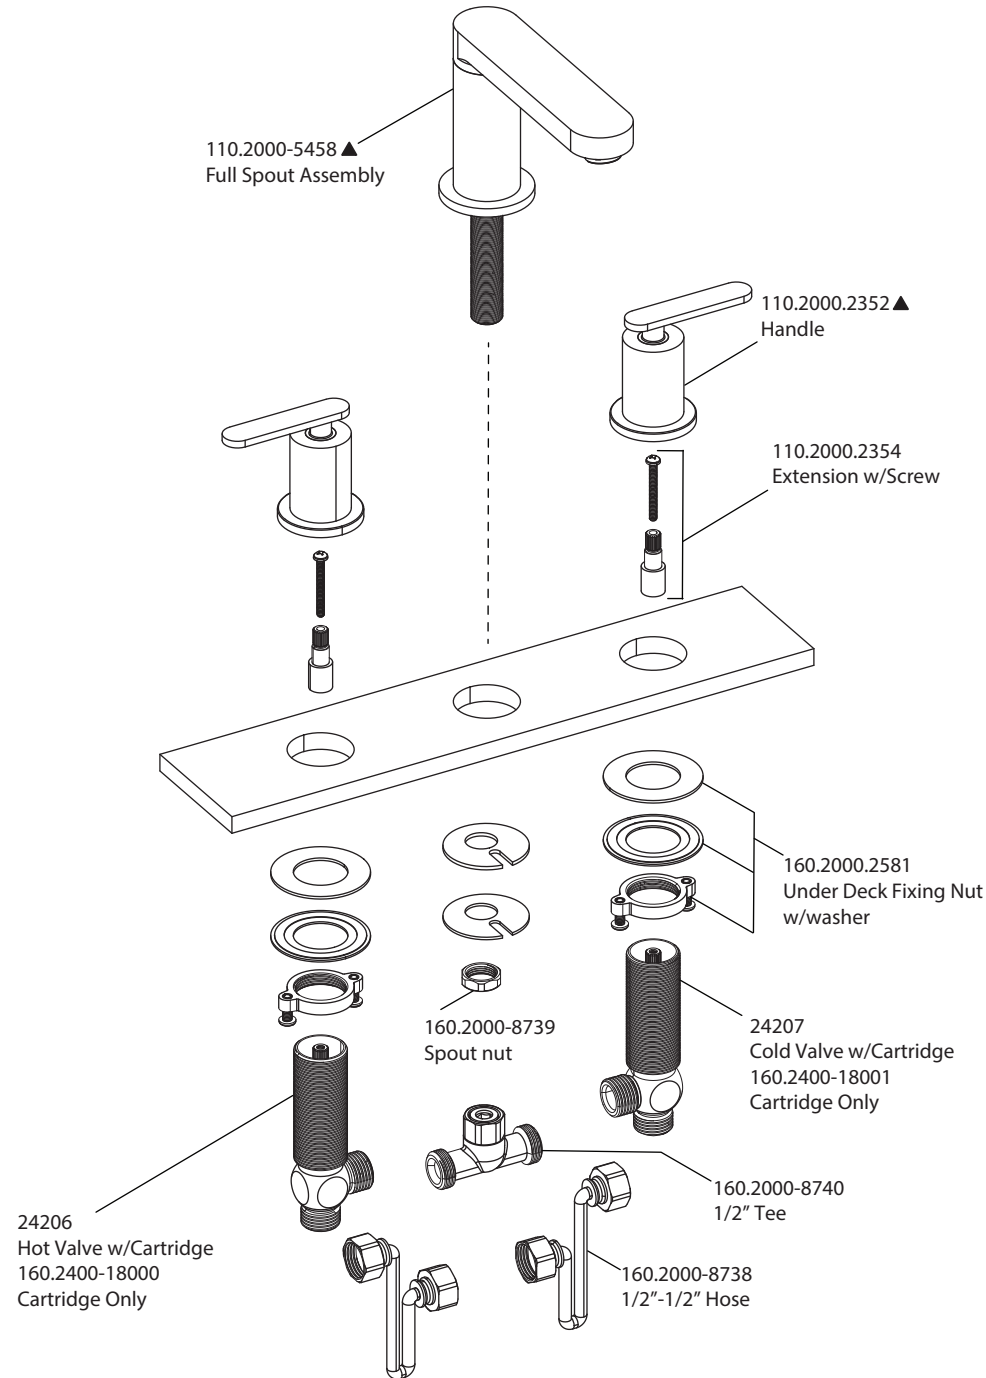

Product Parts Breakdown

isenberg
innovation+design

110.2000