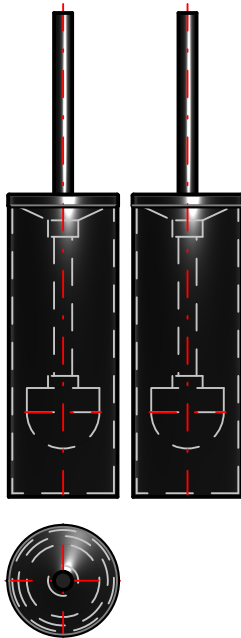

MY LOVE

Design: Studio Inda

AV014B

MY LOVE Toilet Brush Holder

AV014BCR
INDA ACCESSORIES MY LOVE Toilet

Brush Holder Cm9X9 H40 Chrome-
plated

To Activate the interactive 3D view, you must trust this document (see hint on the top) in Adobe Acrobat and click on the question mark.

3D VIEW

Moves you toward or away from objects in the scene when you drag vertically. You can also zoom with the hand tool by holding down Shift as you drag.

Moves the model vertically and horizontally only. You can also pan with the hand tool: Ctrl-drag.

Turns 3D objects around relative to the screen. How the objects move depends on the starting view, where you start dragging and the direction in which you drag.

2D DERIVATION

TECHNICAL DRAWINGS

AVAILABLE FINISHES

	AV014BCR
Material	Chrome-plated
Quantity	1
Very short description 1	INDA Toilet Brush Holder Cm9X9 H40
Very short description 2	MY LOVE AV014B 9X9 Chrome-plated
Article description	INDA ACCESSORIES MY LOVE Toilet Brush Holder Cm9X9 H40 Chrome-plated
International code	EAN-13:8033163500348
HEIGHT [cm]	40
WIDTH [cm]	9
DEPTH [cm]	9
WEIGHT [kg]	1.025
Series	MY LOVE
LINE	Toilet Brush Holder
Model	AV014B
Intrastat code	73249000
URL link web site of the article	https://www.inda.net/
Design	Studio Inda
	1,10