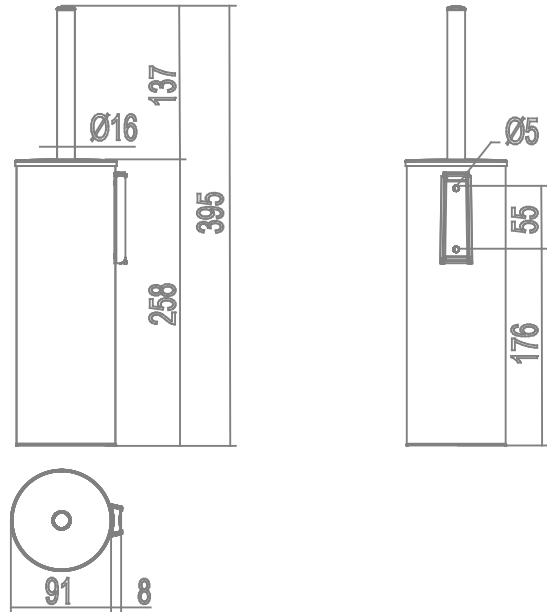

3D VIEW

Moves you toward or away from objects in the scene when you drag vertically. You can also zoom with the hand tool by holding down Shift as you drag.

Moves the model vertically and horizontally only. You can also pan with the hand tool: Ctrl-drag.

Turns 3D objects around relative to the screen. How the objects move depends on the starting view, where you start dragging and the direction in which you drag.

2D DERIVATION

TECHNICAL DRAWINGS

AVAILABLE FINISHES

	AV014BCR
Material	Chrome-plated
Quantity	1
Very short description 1	INDA Toilet Brush Holder Cm9X9 H40
Very short description 2	MY LOVE AV014B 9X9 Chrome-plated
Article description	INDA ACCESSORIES MY LOVE Toilet Brush Holder Cm9X9 H40 Chrome-plated
International code	EAN-13:8033163500348
HEIGHT [cm]	40
WIDTH [cm]	9
DEPTH [cm]	9
WEIGHT [kg]	1.025
Series	MY LOVE
LINE	Toilet Brush Holder
Model	AV014B
Intrastat code	73249000
URL link web site of the article	https://www.inda.net/
Design	Studio Inda
	1,10