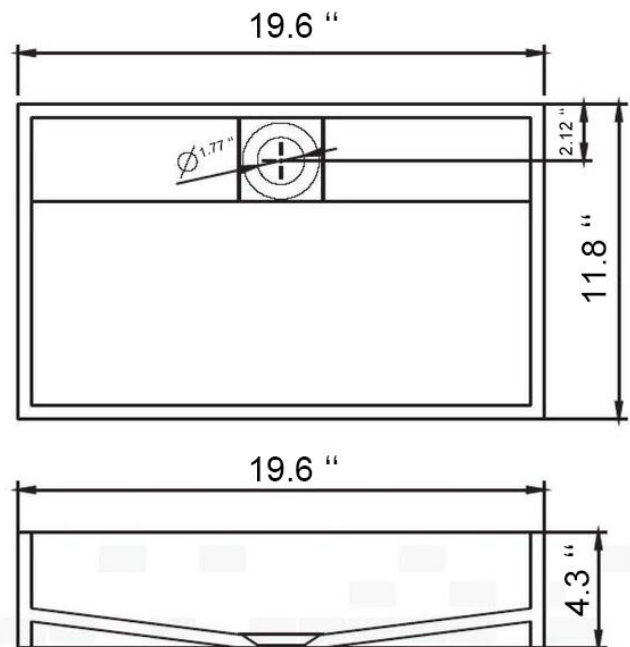

Codes/Standards

IDE.BAS.SPU.20.12.SO.WHI

**Solidpure Vessel Bathroom Sink -
Extra Large Vessel - 20"**

Features

- Sink Shape: Rectangular.
- Overflow Hole: No
- Drain Placement: Center
- Shut-Off Valve Included: No
- P-Trap Included: No

Material

- Premium material construction with metal handle ensures reliability and durability.
- IDEAVIT finishes resist corrosion and tarnishing.
- Solid Surface.

Dimensions

- W: 20" * H: 4" * D: 12"

Weight

- 19.8 Lb.

**IDEAVIT Bathroom Sink****Lifetime Limited Warranty**

See website for detailed warranty information.

Available Colors/Finishes

Color tiles intended for reference only.

Color	Code	Description
	WHI	White

Drawing

**Solidpure Vessel Bathroom Sink -
Extra Large Vessel - 20"**

**Technical Information**

All product dimensions are nominal.

Shower head included: No
Shower arm: No

Notes

Install the product according to the installation guide.