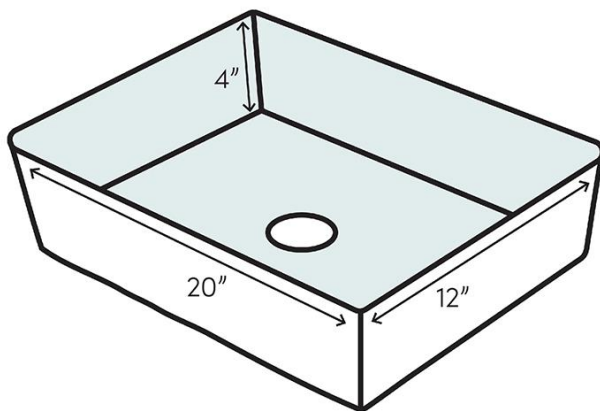

Codes/Standards

IDE.BAS.SPU.20.12.SO.WHI

**Solidpure Vessel Bathroom Sink -
Extra Large Vessel - 20"**

Features

- Sink Shape: Rectangular.
- Overflow Hole: No
- Drain Placement: Center
- Shut-Off Valve Included: No
- P-Trap Included: No

Material

- Premium material construction with metal handle ensures reliability and durability.
- IDEAVIT finishes resist corrosion and tarnishing.
- Solid Surface.

Dimensions

- W: 20" * H: 4" * D: 12"

Weight

- 19.8 Lb.

**IDEAVIT Bathroom Sink****Lifetime Limited Warranty**

See website for detailed warranty information.

Available Colors/Finishes

Color tiles intended for reference only.

Color	Code	Description
	WHI	White

Drawing

**Solidpure Vessel Bathroom Sink -
Extra Large Vessel - 20"**

**Technical Information**

All product dimensions are nominal.

Shower head included: No
Shower arm: No

Notes

Install the product according to the installation guide.