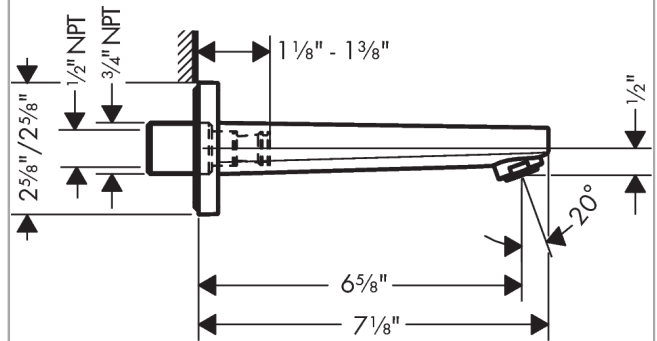

**Metropol
Tub Spout**

Product Finish: **brushed nickel** Part no. : **32542821**

Description

Features

- Solid Brass
- Includes: 1/2" female and 3/4" male adaptor

Item details

List Price \$ 339.00

Compliance

Product image

Scale drawing

**Metropol
Tub Spout**

Product Finish: **brushed nickel** Part no. : **32542821**

Exploded drawing

Year of production: >01/18

**Metropol
Tub Spout**

Product Finish: **brushed nickel** Part no. : **32542821**

Spare parts list

Year of production: >01/18

Pos.	Description	Part no.	Price	PU
1	O-ring 13x2	98128000	-	1
2	pin	97766000	-	1
3	O-ring 18x1,5	98231000	-	1
4	aerator M24x1 (30 l/min)	96512820	-	1