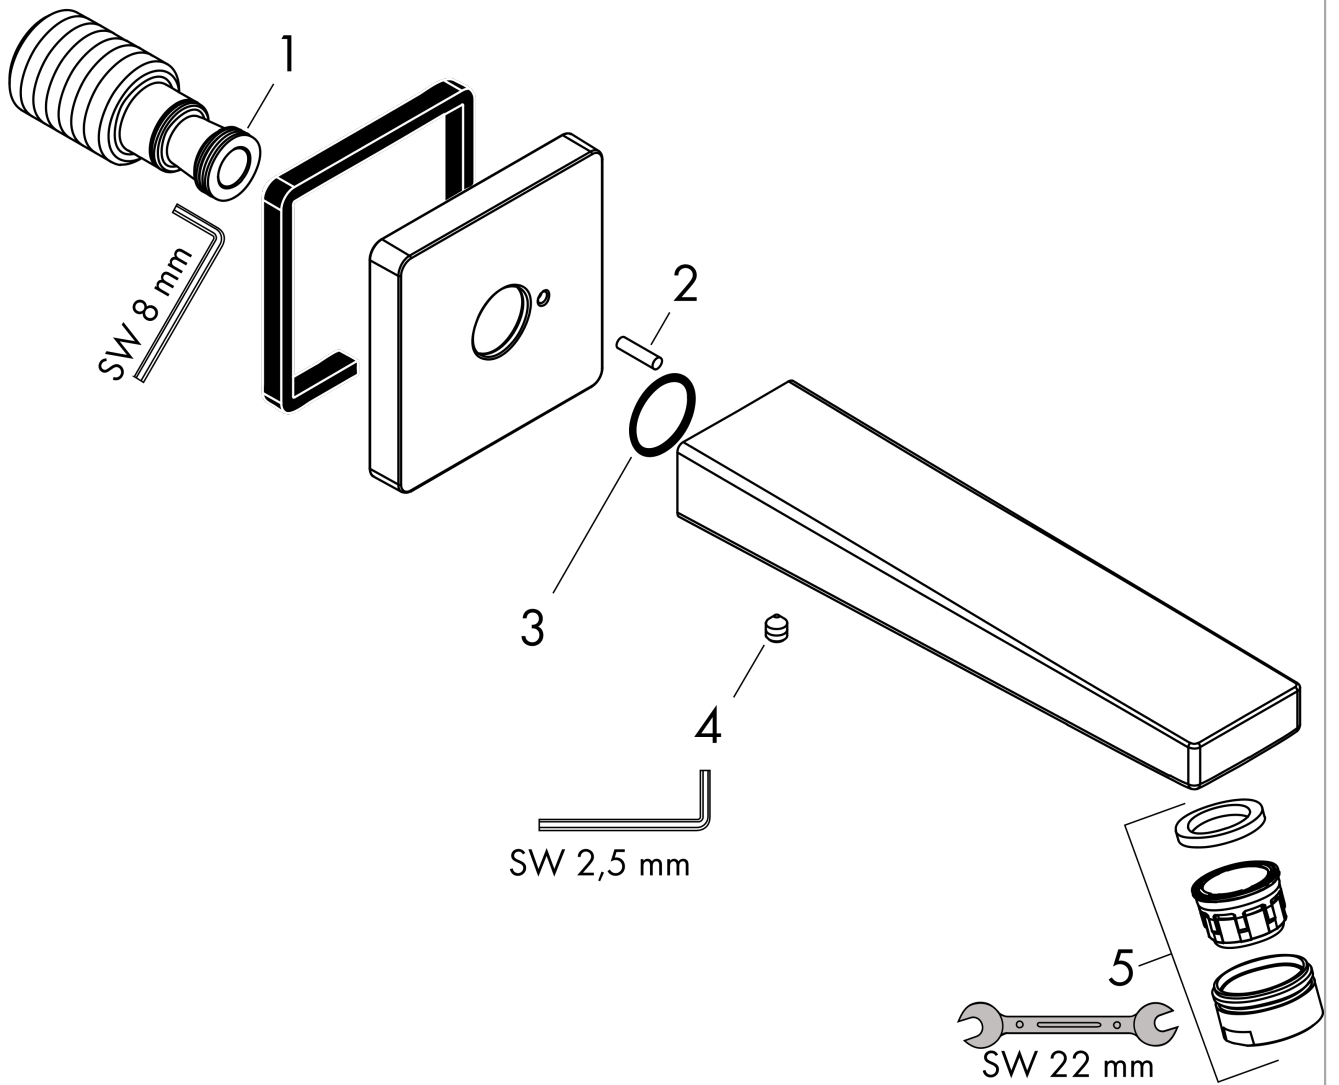

**Metropol
Tub Spout**

Product Finish: **brushed nickel** Part no. : **32542821**

Description

Features

- Solid Brass
- Includes: 1/2" female and 3/4" male adaptor

Item details

List Price \$ 339.00

Compliance

Product image

Scale drawing

**Metropol
Tub Spout**

Product Finish: **brushed nickel** Part no. : **32542821**

Exploded drawing

Year of production: >01/18

**Metropol
Tub Spout**

Product Finish: **brushed nickel** Part no. : **32542821**

Spare parts list

Year of production: >01/18

Pos.	Description	Part no.	Price	PU
1	O-ring 13x2	98128000	-	1
2	pin	97766000	-	1
3	O-ring 18x1,5	98231000	-	1
4	aerator M24x1 (30 l/min)	96512820	-	1