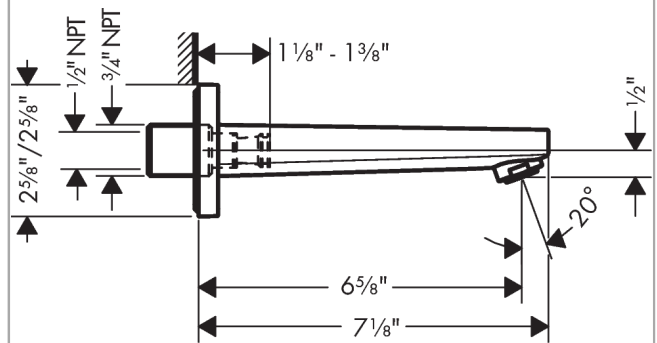

**Metropol  
Tub Spout**

Product Finish: **chrome** Part no. : **32542001**

**Description**

**Features**

- Solid Brass
- Includes: 1/2" female and 3/4" male adaptor

**Item details**

List Price \$ 257.00

**Compliance**

**Product image**

**Scale drawing**

**Metropol  
Tub Spout**

Product Finish: **chrome** Part no. : **32542001**

**Exploded drawing**

Year of production: >01/18

**Metropol  
Tub Spout**

Product Finish: **chrome**    Part no. : **32542001**

**Spare parts list**

Year of production: >01/18

<b>Pos.</b>	<b>Description</b>	<b>Part no.</b>	<b>Price</b>	<b>PU</b>
1	O-ring 13x2	98128000	-	1
2	pin	97766000	-	1
3	O-ring 18x1,5	98231000	-	1
4	hollow set screw M5x6	94810000	-	1
5	aerator M24x1 (30 l/min)	96512000	-	1