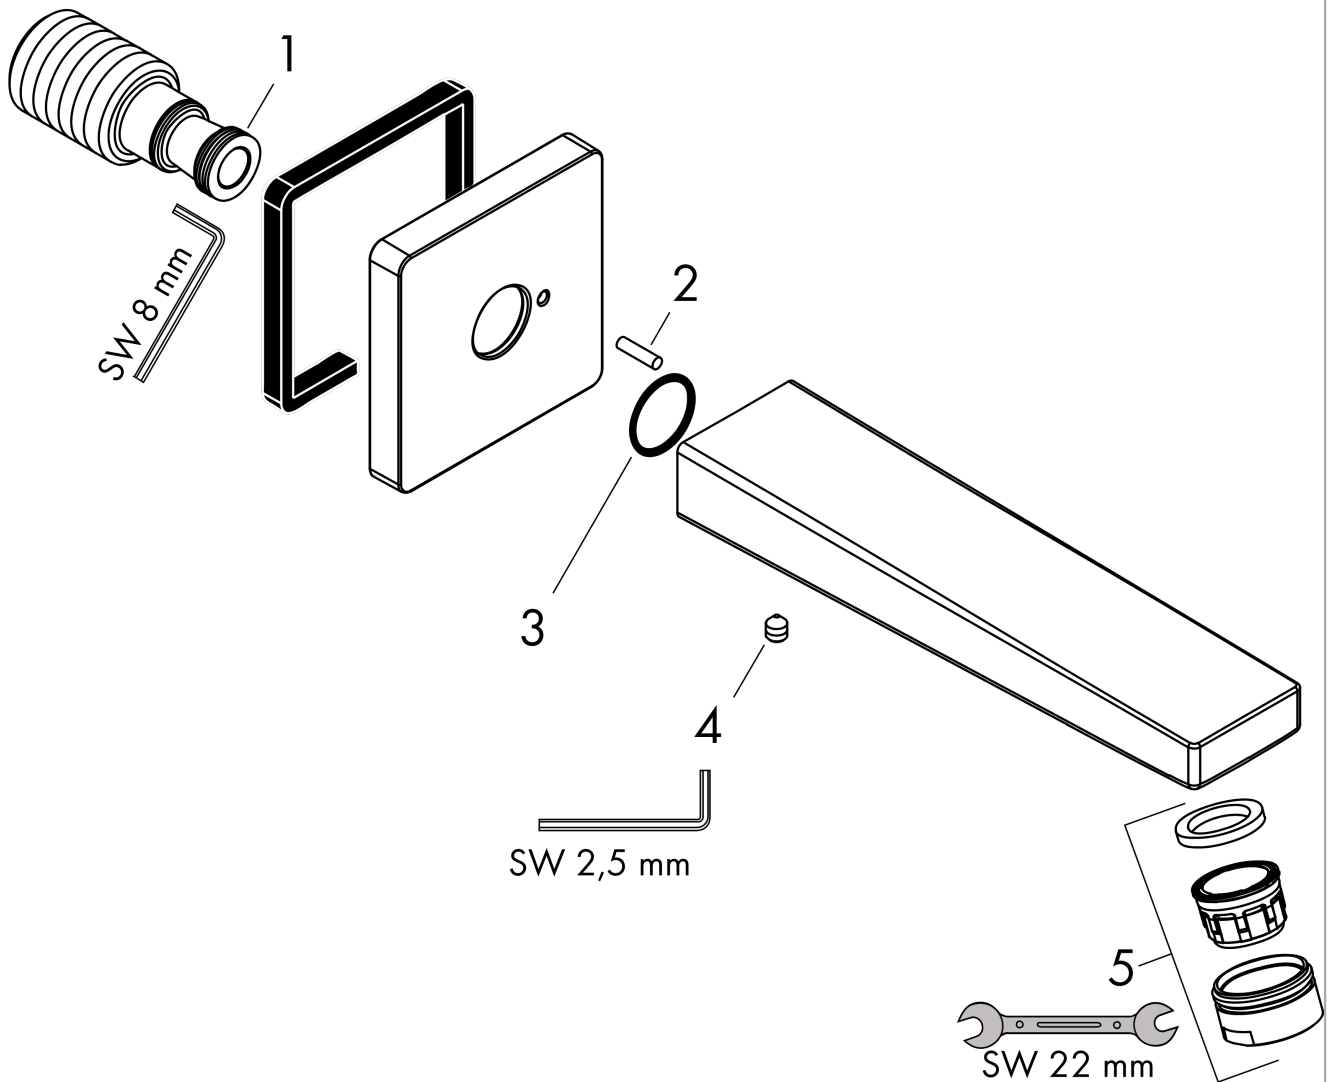

**Metropol  
Tub Spout**

Product Finish: **chrome** Part no. : **32542001**

**Description**

**Features**

- Solid Brass
- Includes: 1/2" female and 3/4" male adaptor

**Item details**

List Price \$ 257.00

**Compliance**

**Product image**

**Scale drawing**

**Metropol  
Tub Spout**

Product Finish: **chrome** Part no. : **32542001**

**Exploded drawing**

Year of production: >01/18

**Metropol  
Tub Spout**

Product Finish: **chrome**    Part no. : **32542001**

**Spare parts list**

Year of production: >01/18

<b>Pos.</b>	<b>Description</b>	<b>Part no.</b>	<b>Price</b>	<b>PU</b>
1	O-ring 13x2	98128000	-	1
2	pin	97766000	-	1
3	O-ring 18x1,5	98231000	-	1
4	hollow set screw M5x6	94810000	-	1
5	aerator M24x1 (30 l/min)	96512000	-	1