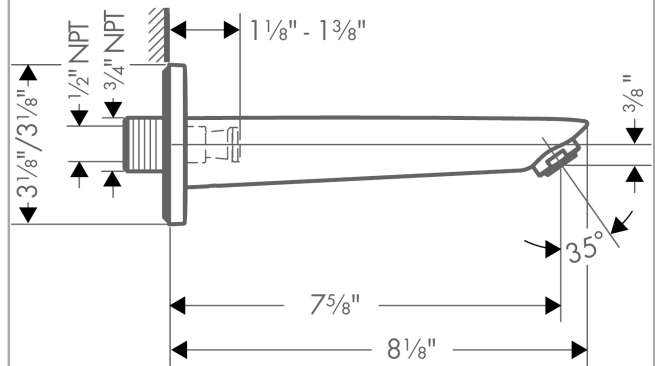

Logis

Tub Spout

Product Finish: **chrome** Part no. : **71410001**

Description

Features

- Solid Brass
- Includes: 1/2" female and 3/4" male adaptor

Item details

List Price \$ 196.00

Compliance

Product image

Scale drawing

Logis

Tub Spout

Product Finish: **chrome** Part no. : **71410001**

Exploded drawing

Year of production: >01/16

Logis

Tub Spout

Product Finish: **chrome** Part no. : **71410001**

Spare parts list

Year of production: >01/16

Pos.	Description	Part no.	Price	PU
1	O-ring 13x2	98128000	-	1
2	pin	97766000	-	1
3	aerator M24x1 (30 l/min)	96512000	-	1