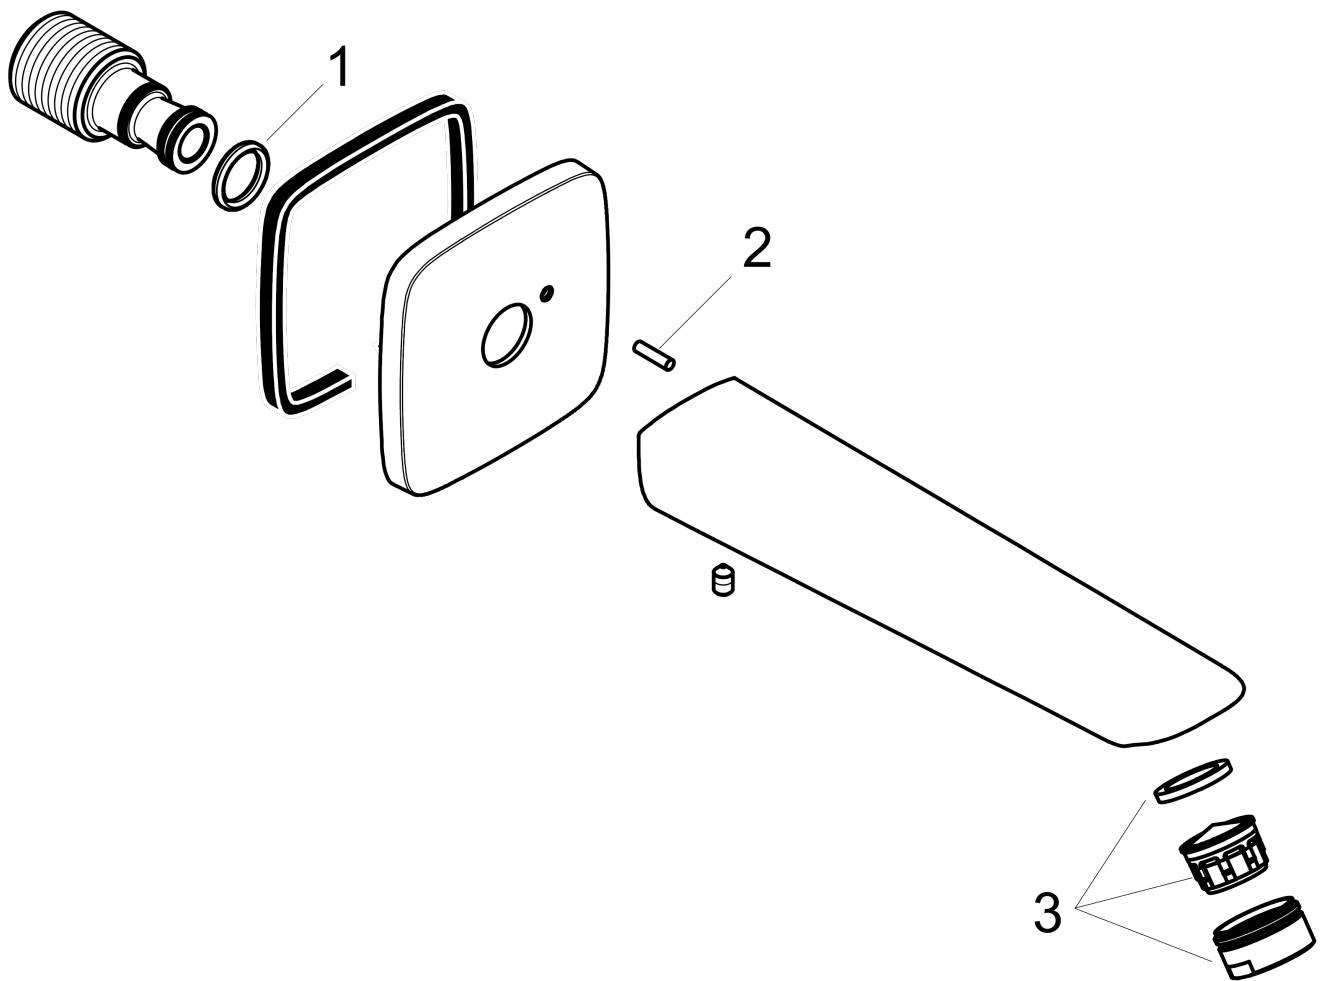

Logis

Tub Spout

Product Finish: **chrome** Part no. : **71410001**

Description

Features

- Solid Brass
- Includes: 1/2" female and 3/4" male adaptor

Item details

List Price \$ 196.00

Compliance

Product image

Scale drawing

Logis

Tub Spout

Product Finish: **chrome** Part no. : **71410001**

Exploded drawing

Year of production: >01/16

Logis

Tub Spout

Product Finish: **chrome** Part no. : **71410001**

Spare parts list

Year of production: >01/16

Pos.	Description	Part no.	Price	PU
1	O-ring 13x2	98128000	-	1
2	pin	97766000	-	1
3	aerator M24x1 (30 l/min)	96512000	-	1