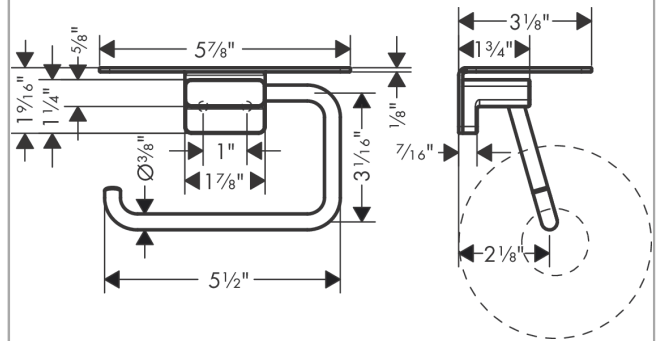

AddStoris

Toilet Paper Holder with Shelf

Product Finish: **chrome** Part no. : **41772000**

Description

Features

- Wall-mounted
- Metal
- With mounting material
- Concealed fastening
- Diameter of drilled hole: 6 mm

Item details

List Price \$ 90.00

Product image

Scale drawing

AddStoris

Toilet Paper Holder with Shelf

Product Finish: chrome Part no. : 41772000

Exploded drawing

Year of production: >02/22

AddStoris

Toilet Paper Holder with Shelf

Product Finish: **chrome** Part no. : **41772000**

Spare parts list

Year of production: >02/22

Pos.	Description	Part no.	Price	PU
1	mounting set	40915000	-	1
2	support element	94165000	-	1