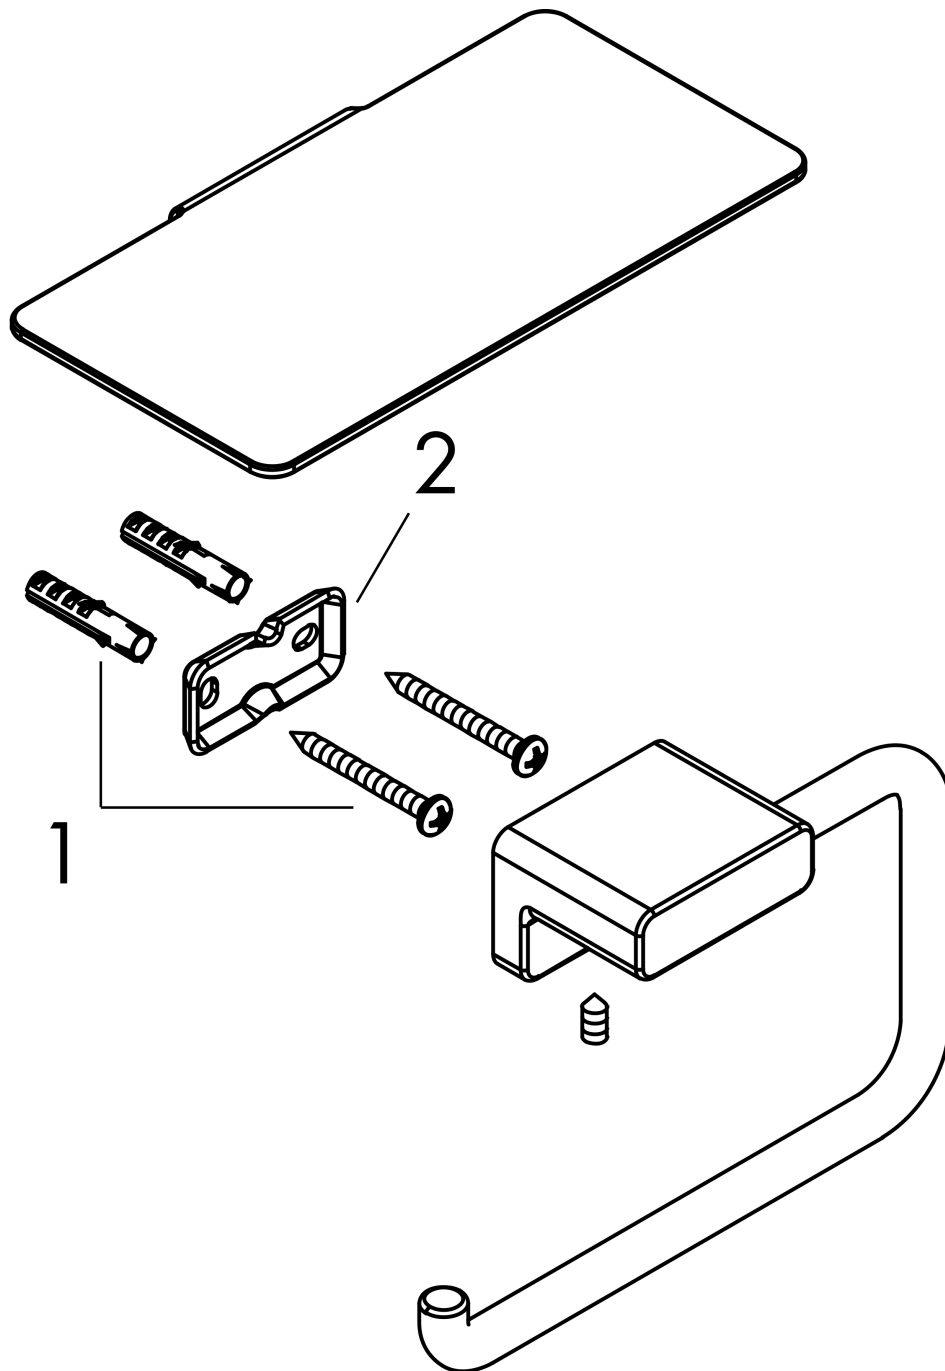

AddStoris

Toilet Paper Holder with Shelf

Product Finish: **chrome** Part no. : **41772000**

Description

Features

- Wall-mounted
- Metal
- With mounting material
- Concealed fastening
- Diameter of drilled hole: 6 mm

Item details

List Price \$ 90.00

Product image

Scale drawing

AddStoris

Toilet Paper Holder with Shelf

Product Finish: chrome Part no. : 41772000

Exploded drawing

Year of production: >02/22

AddStoris

Toilet Paper Holder with Shelf

Product Finish: **chrome** Part no. : **41772000**

Spare parts list

Year of production: >02/22

Pos.	Description	Part no.	Price	PU
1	mounting set	40915000	-	1
2	support element	94165000	-	1