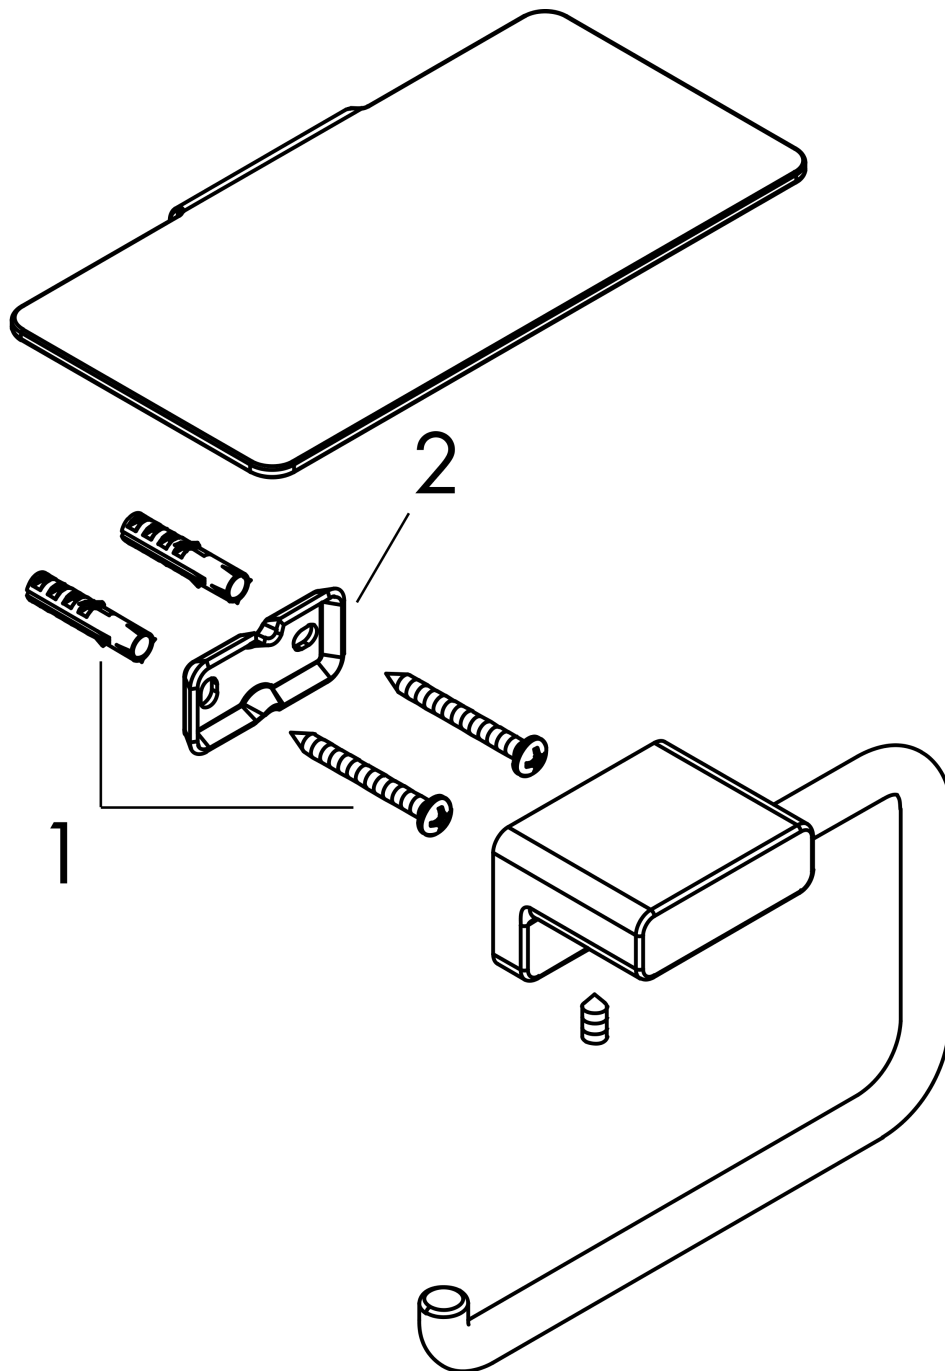

AddStoris

Toilet Paper Holder with Shelf

Product Finish: **matte black** Part no. : **41772670**

Description

Features

- Wall-mounted
- Metal
- With mounting material
- Concealed fastening
- Diameter of drilled hole: 6 mm

Item details

List Price \$ 119.00

Product image

Scale drawing

AddStoris

Toilet Paper Holder with Shelf

Product Finish: **matte black** Part no. : 41772670

Exploded drawing

Year of production: >02/22

AddStoris

Toilet Paper Holder with Shelf

Product Finish: **matte black** Part no. : **41772670**

Spare parts list

Year of production: >02/22

| Pos. | Description | Part no. | Price | PU |
|------|-----------------|----------|-------|----|
| 1 | mounting set | 40915000 | - | 1 |
| 2 | support element | 94165000 | - | 1 |