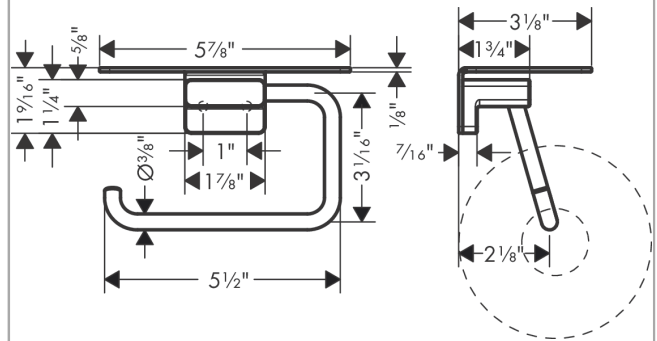

AddStoris

Toilet Paper Holder with Shelf

Product Finish: **matte black** Part no. : **41772670**

Description

Features

- Wall-mounted
- Metal
- With mounting material
- Concealed fastening
- Diameter of drilled hole: 6 mm

Item details

List Price \$ 119.00

Product image

Scale drawing

AddStoris

Toilet Paper Holder with Shelf

Product Finish: **matte black** Part no. : 41772670

Exploded drawing

Year of production: >02/22

AddStoris

Toilet Paper Holder with Shelf

Product Finish: **matte black** Part no. : **41772670**

Spare parts list

Year of production: >02/22

| Pos. | Description | Part no. | Price | PU |
|------|-----------------|----------|-------|----|
| 1 | mounting set | 40915000 | - | 1 |
| 2 | support element | 94165000 | - | 1 |