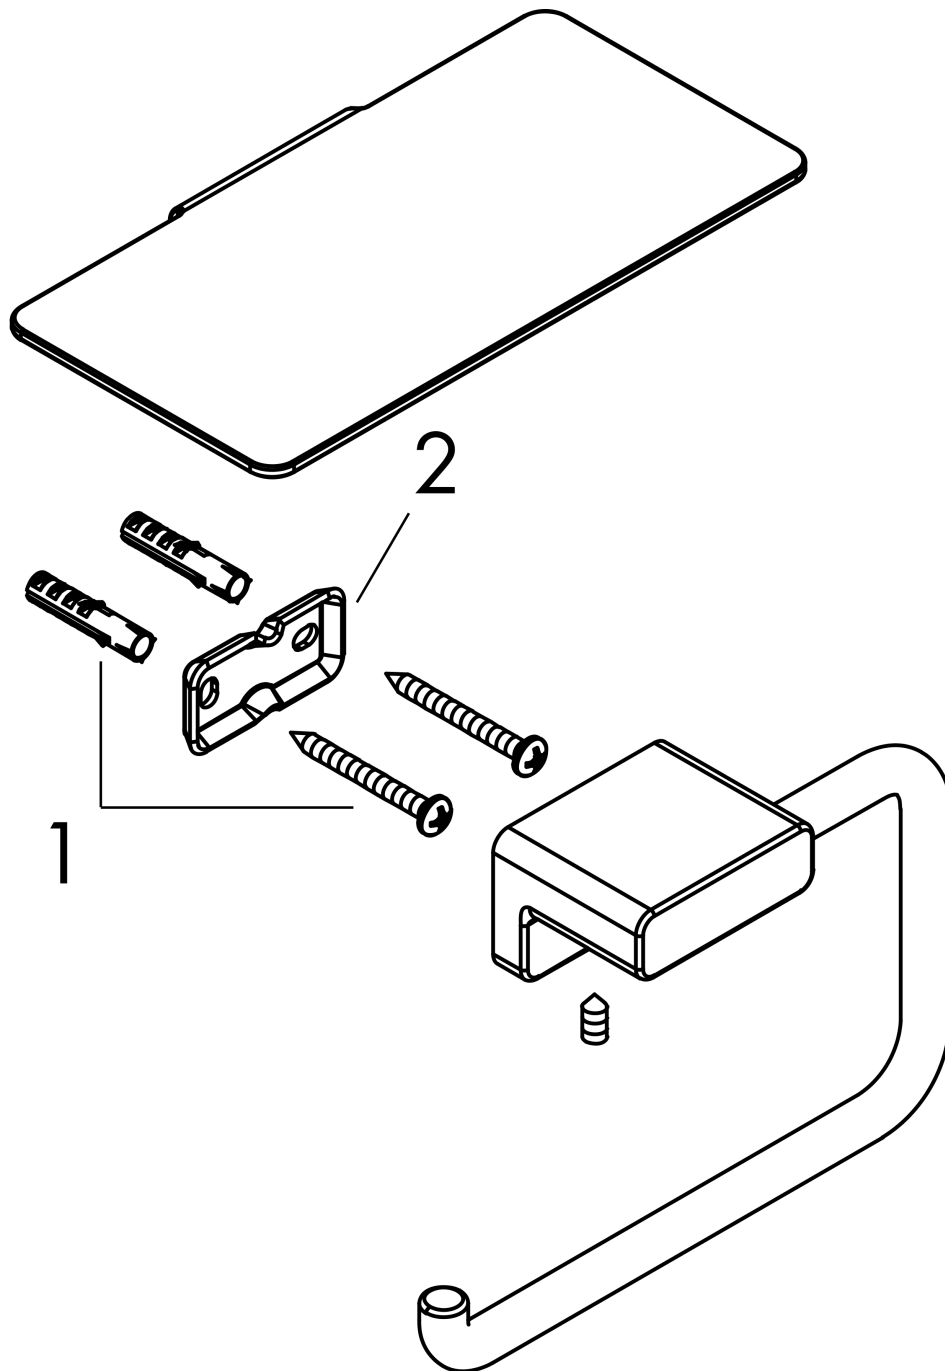

AddStoris

Toilet Paper Holder with Shelf

Product Finish: **brushed black chrome** Part no. : **41772340**

Description

Features

- Wall-mounted
- Metal
- With mounting material
- Concealed fastening
- Diameter of drilled hole: 6 mm

Item details

List Price \$ 119.00

Product image

Scale drawing

AddStoris

Toilet Paper Holder with Shelf

Product Finish: brushed black chrome

Part no. : 41772340

Exploded drawing

Year of production: >02/22

AddStoris

Toilet Paper Holder with Shelf

Product Finish: **brushed black chrome** Part no. : **41772340**

Spare parts list

Year of production: >02/22

Pos.	Description	Part no.	Price	PU
1	mounting set	40915000	-	1
2	support element	94165000	-	1