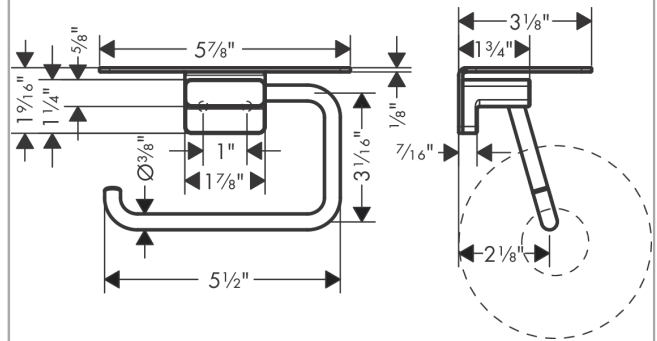

AddStoris

Toilet Paper Holder with Shelf

Product Finish: **brushed black chrome** Part no. : **41772340**

Description

Features

- Wall-mounted
- Metal
- With mounting material
- Concealed fastening
- Diameter of drilled hole: 6 mm

Item details

List Price \$ 119.00

Product image

Scale drawing

AddStoris

Toilet Paper Holder with Shelf

Product Finish: brushed black chrome

Part no. : 41772340

Exploded drawing

Year of production: >02/22

AddStoris

Toilet Paper Holder with Shelf

Product Finish: **brushed black chrome** Part no. : **41772340**

Spare parts list

Year of production: >02/22

Pos.	Description	Part no.	Price	PU
1	mounting set	40915000	-	1
2	support element	94165000	-	1