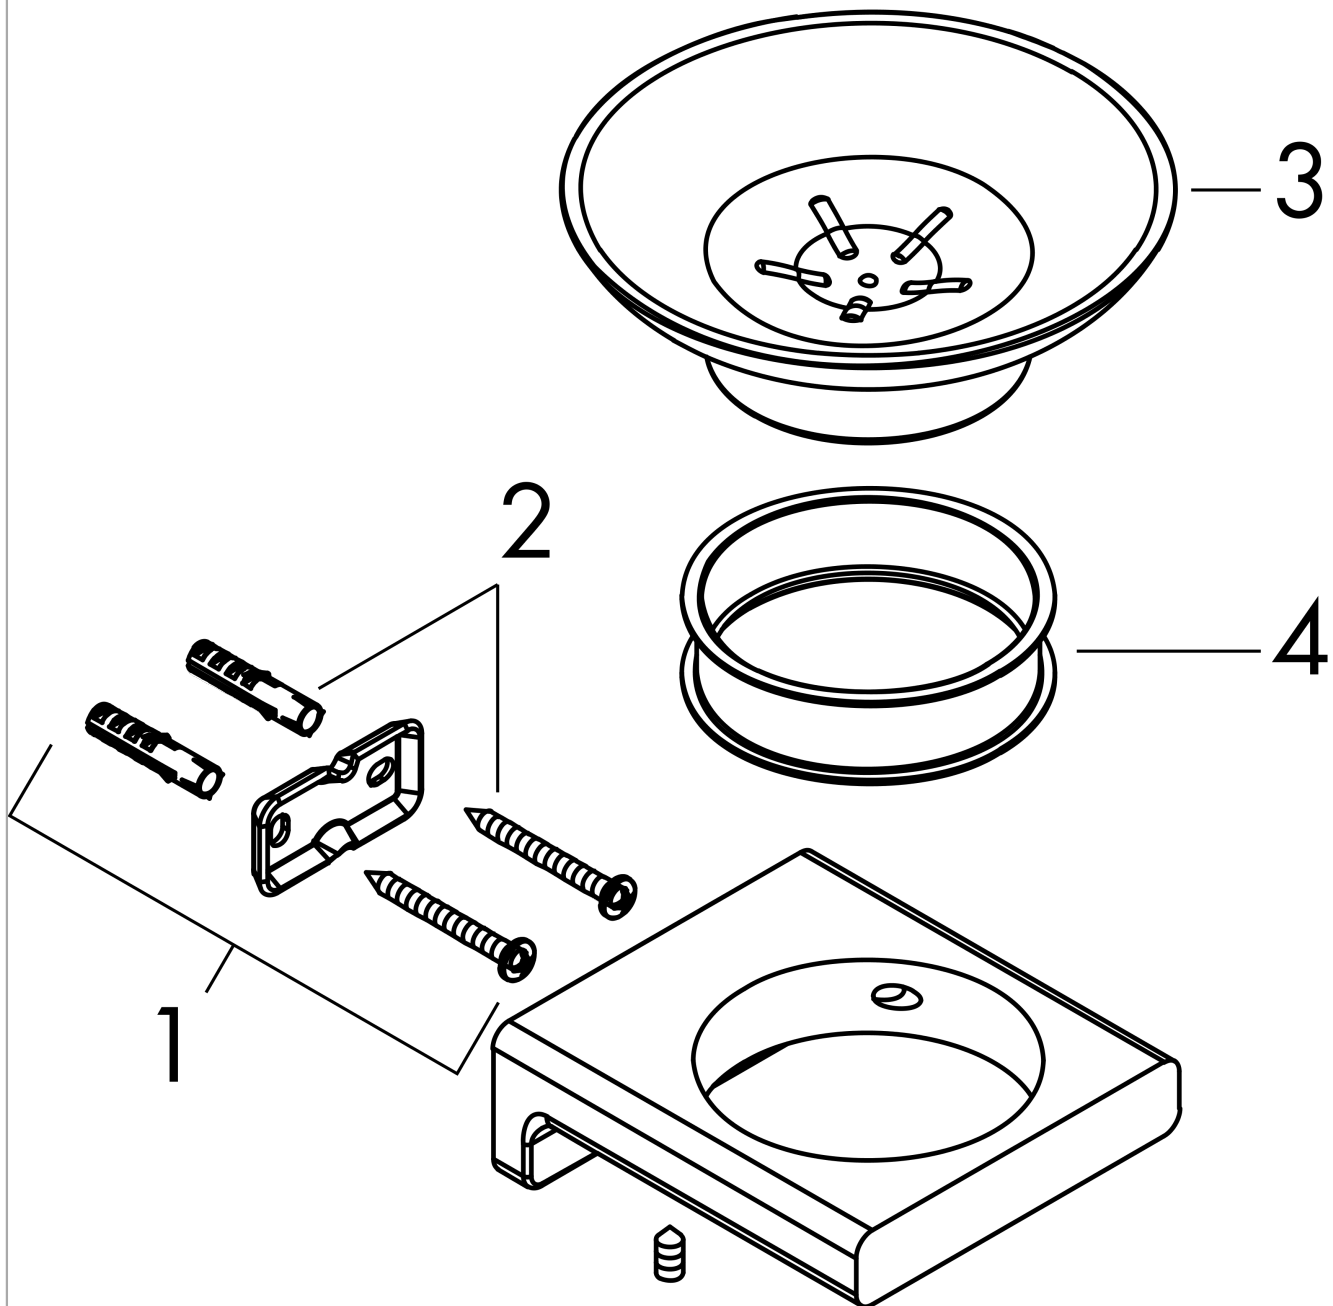

AddStoris

Soap Dish

Product Finish: **matte black** Part no. : **41746670**

Description

Features

- Wall-mounted
- Material recess: matt glass
- Metal holder
- With mounting material
- Concealed fastening
- Diameter of drilled hole: 6 mm

Item details

List Price \$ 109.00

Product image

Scale drawing

AddStoris
Soap Dish
Product Finish: **matte black** Part no. : **41746670**

Exploded drawing

Year of production: >04/21

AddStoris

Soap Dish

Product Finish: **matte black** Part no. : **41746670**

Spare parts list

Year of production: >**04/21**

Pos.	Description	Part no.	Price	PU
1	mounting set	40915000	-	1
2	support element	94165000	-	1
3	soap dish	94170000	-	1
4	plastic ring	94169000	-	1