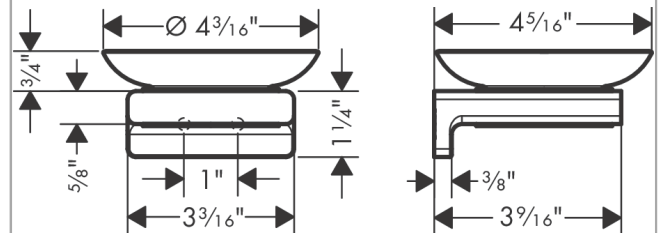

AddStoris

Soap Dish

Product Finish: **matte black** Part no. : **41746670**

Description

Features

- Wall-mounted
- Material recess: matt glass
- Metal holder
- With mounting material
- Concealed fastening
- Diameter of drilled hole: 6 mm

Item details

List Price \$ 109.00

Product image

Scale drawing

AddStoris
Soap Dish
Product Finish: **matte black** Part no. : **41746670**

Exploded drawing

Year of production: >04/21

AddStoris

Soap Dish

Product Finish: **matte black** Part no. : **41746670**

Spare parts list

Year of production: >**04/21**

Pos.	Description	Part no.	Price	PU
1	mounting set	40915000	-	1
2	support element	94165000	-	1
3	soap dish	94170000	-	1
4	plastic ring	94169000	-	1