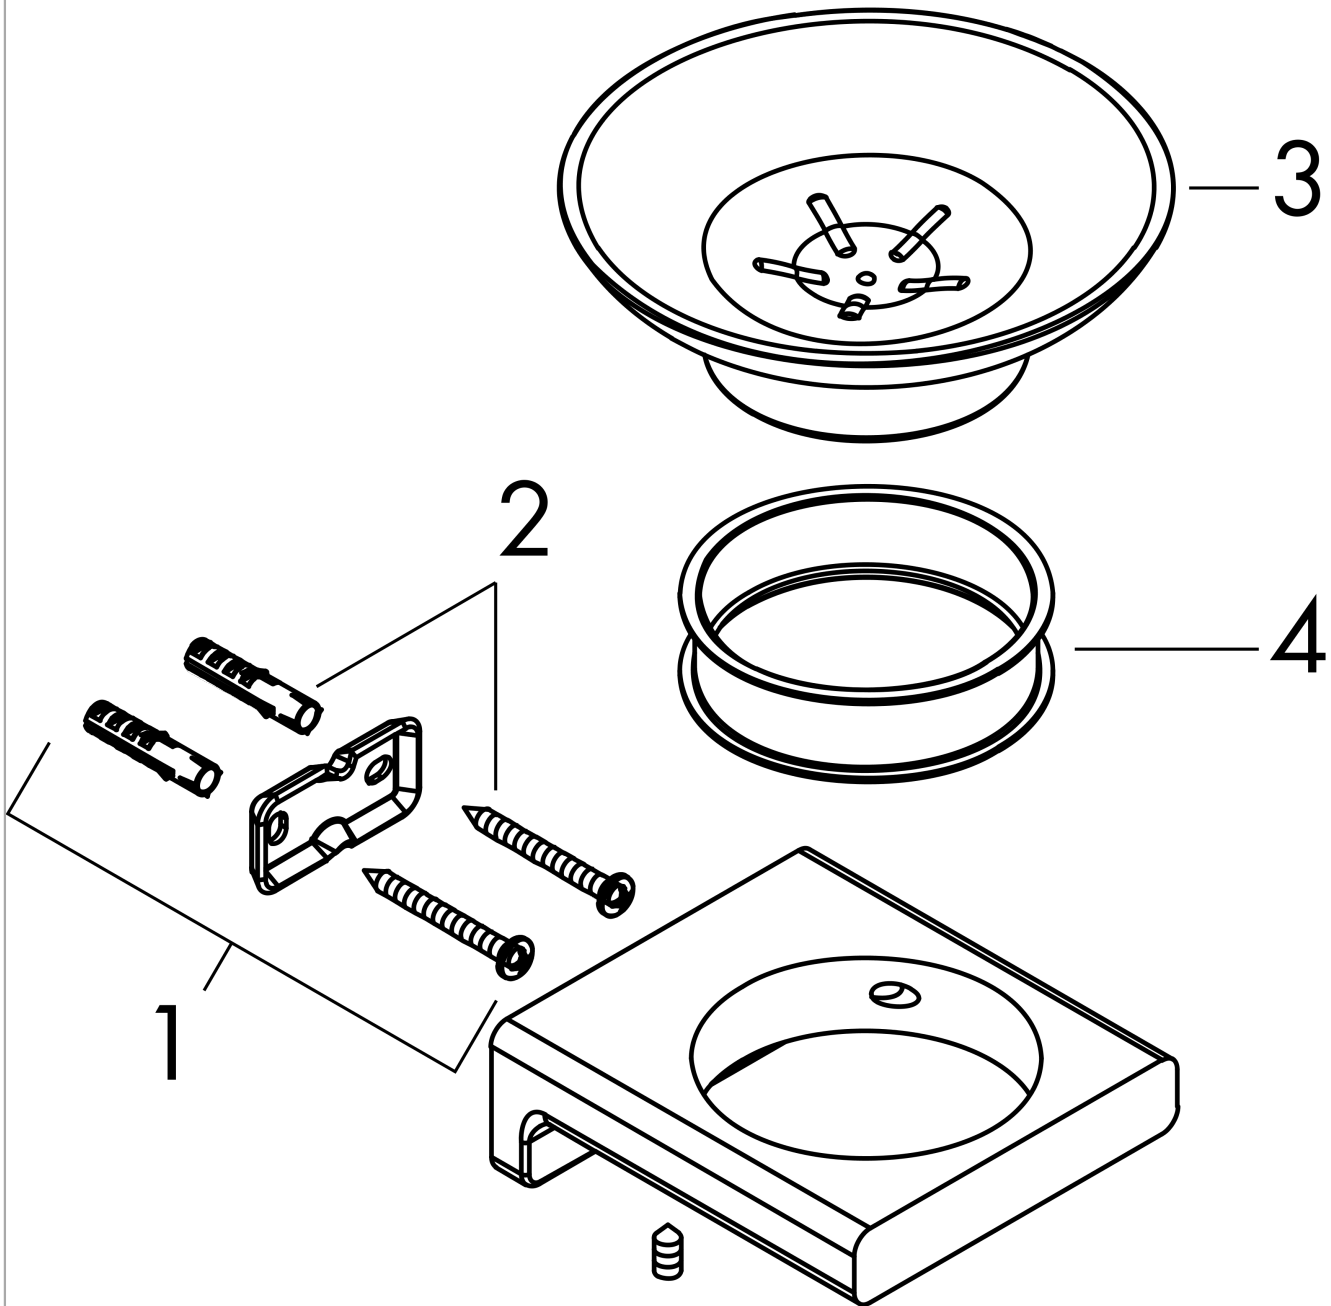

AddStoris
Soap Dish

Product Finish: **chrome** Part no. : **41746000**

Description

Features

- Wall-mounted
- Material recess: matt glass
- Metal holder
- With mounting material
- Concealed fastening
- Diameter of drilled hole: 6 mm

Item details

List Price \$ 83.00

Product image

Scale drawing

AddStoris
Soap Dish

Product Finish: chrome Part no. : 41746000

Exploded drawing

Year of production: >04/21

AddStoris

Soap Dish

Product Finish: **chrome** Part no. : **41746000**

Spare parts list

Year of production: >**04/21**

Pos.	Description	Part no.	Price	PU
1	mounting set	40915000	-	1
2	support element	94165000	-	1
3	soap dish	94170000	-	1
4	plastic ring	94169000	-	1