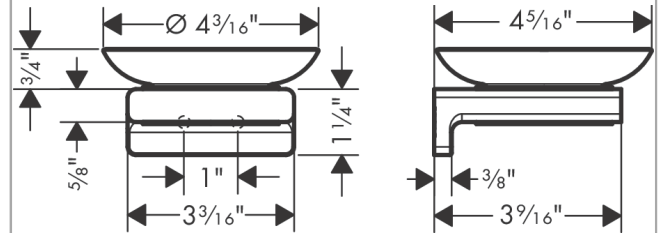

AddStoris
Soap Dish

Product Finish: **chrome** Part no. : **41746000**

Description

Features

- Wall-mounted
- Material recess: matt glass
- Metal holder
- With mounting material
- Concealed fastening
- Diameter of drilled hole: 6 mm

Item details

List Price \$ 83.00

Product image

Scale drawing

AddStoris
Soap Dish

Product Finish: chrome Part no. : 41746000

Exploded drawing

Year of production: >04/21

AddStoris

Soap Dish

Product Finish: **chrome** Part no. : **41746000**

Spare parts list

Year of production: >**04/21**

Pos.	Description	Part no.	Price	PU
1	mounting set	40915000	-	1
2	support element	94165000	-	1
3	soap dish	94170000	-	1
4	plastic ring	94169000	-	1