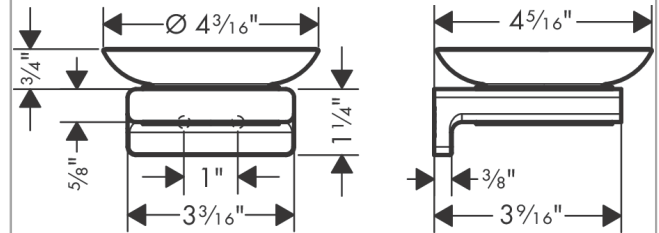

AddStoris
Soap Dish

Product Finish: **brushed black chrome** Part no. : **41746340**

Description

Features

- Wall-mounted
- Material recess: matt glass
- Metal holder
- With mounting material
- Concealed fastening
- Diameter of drilled hole: 6 mm

Item details

List Price \$ 109.00

Product image

Scale drawing

AddStoris
Soap Dish

Product Finish: brushed black chrome Part no. : 41746340

Exploded drawing

Year of production: >04/21

AddStoris

Soap Dish

Product Finish: **brushed black chrome** Part no. : **41746340**

Spare parts list

Year of production: >**04/21**

Pos.	Description	Part no.	Price	PU
1	mounting set	40915000	-	1
2	support element	94165000	-	1
3	soap dish	94170000	-	1
4	plastic ring	94169000	-	1