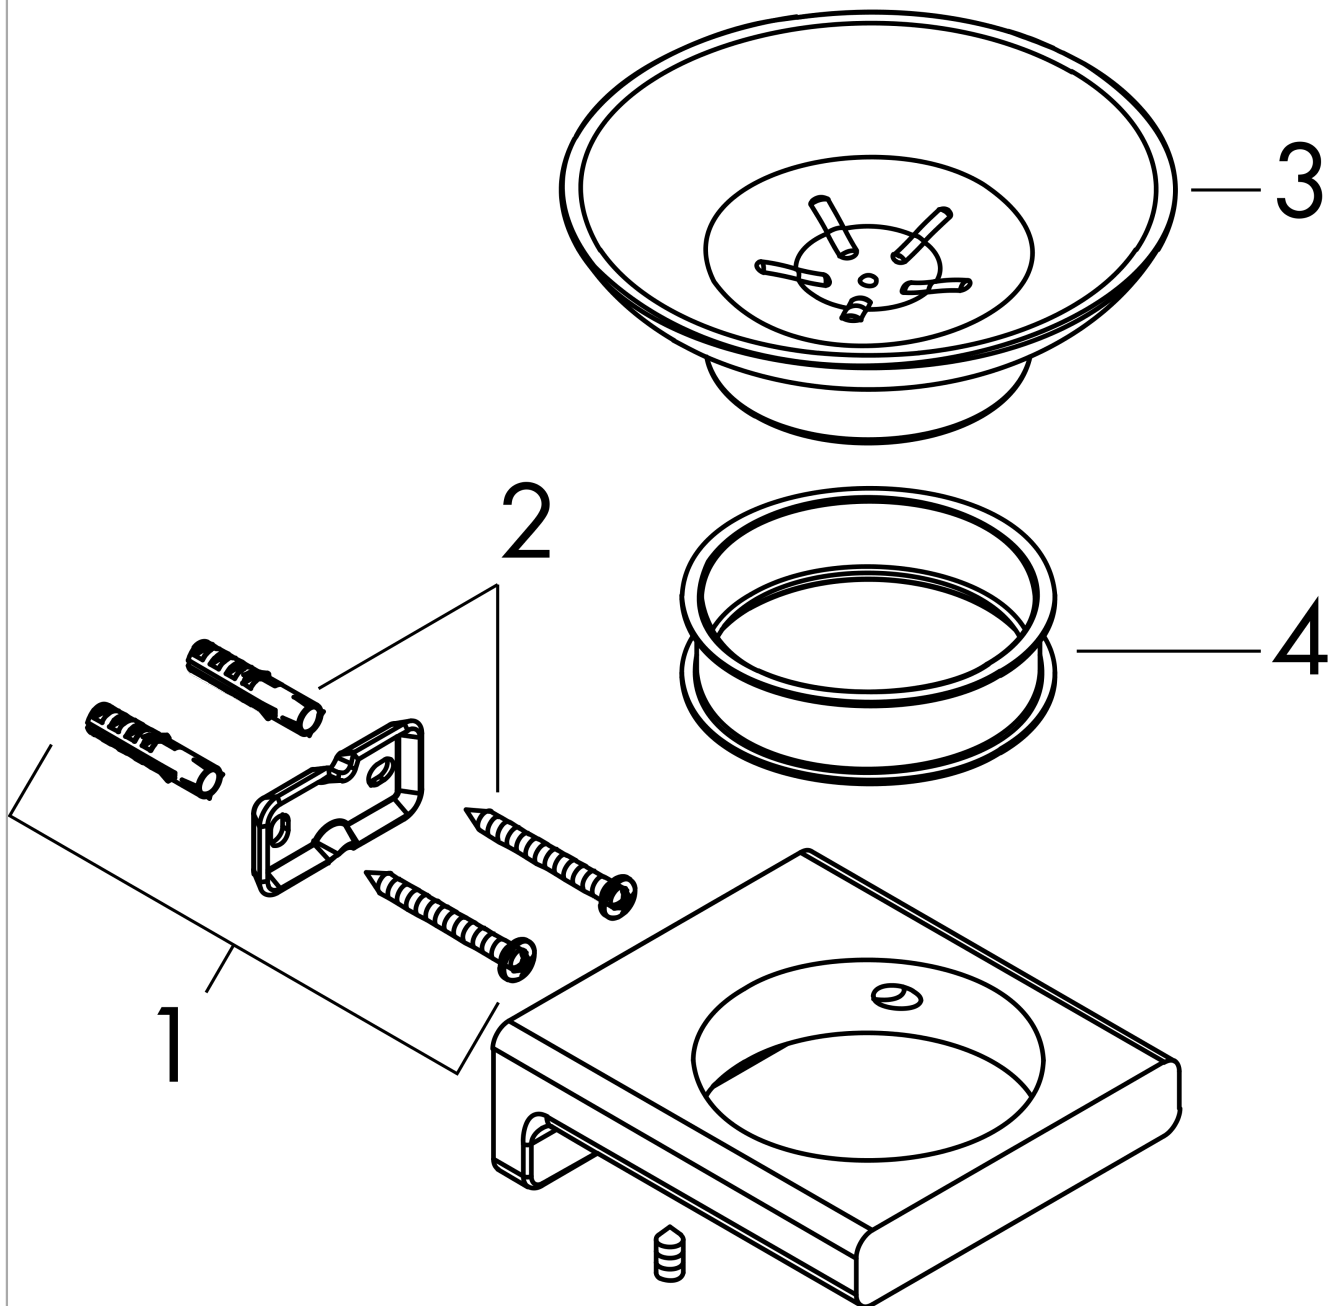

AddStoris
Soap Dish

Product Finish: **brushed black chrome** Part no. : **41746340**

Description

Features

- Wall-mounted
- Material recess: matt glass
- Metal holder
- With mounting material
- Concealed fastening
- Diameter of drilled hole: 6 mm

Item details

List Price \$ 109.00

Product image

Scale drawing

AddStoris
Soap Dish

Product Finish: brushed black chrome Part no. : 41746340

Exploded drawing

Year of production: >04/21

AddStoris

Soap Dish

Product Finish: **brushed black chrome** Part no. : **41746340**

Spare parts list

Year of production: >**04/21**

Pos.	Description	Part no.	Price	PU
1	mounting set	40915000	-	1
2	support element	94165000	-	1
3	soap dish	94170000	-	1
4	plastic ring	94169000	-	1