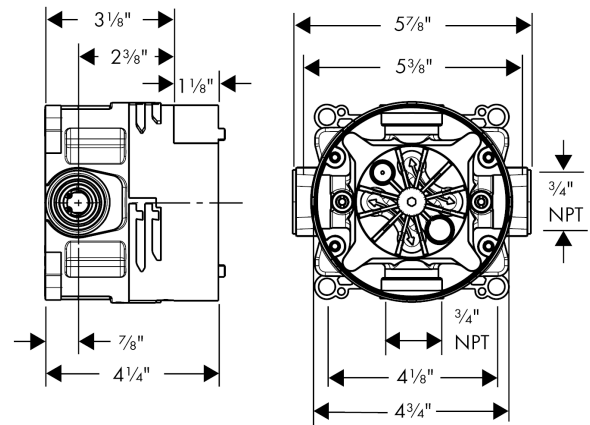

**ShowerSelect S**  
**Thermostatic Trim for 2 Functions, Round**  
 Product Finish: **matte white** Part no. : **15743701**

**Description**

**Features**

- Thermostatic cartridge, Start/stop cartridge
- Select push-button on/off control for 2 outlets
- Outlets may be operated simultaneously
- Flow: 8.0 GPM (30.3 L/Min) / 2.0 GPM (7.6 L/Min)
- Optimized for water-efficient shower products
- Anti-scald 100° safety stop
- Trim comes with Select buttons: handshower and Rain
- Optional accessory to limit total flow to 2.0 GPM @ 80 psi where required

**Item details**

List Price \$ 1,099.00

**Technology**

**Compliance**

**Product image**

**Scale drawing**

**iBox universal**  
**Rough, with Service Stops, 3/4"**  
 Finishes : n.a. Part no. : **01850181**

**Description**

**Features**

- 3/4" NPT
- 180° rotationally-symmetric installation
- Sound-decoupled installation

**Item details**

List Price \$ 198.00

**Compliance**

**Product image**

**Scale drawing**

**iBox universal**  
**Rough, with Service Stops, 3/4"**  
Finishes : n.a. Part no. : **01850181**

Exploded drawing

Year of production: >07/18

**iBox universal**  
**Rough, with Service Stops, 3/4"**  
 Finishes : n.a. Part no. : **01850181**

**Spare parts list**

Year of production: >07/18

<b>Pos.</b>	<b>Description</b>	<b>Part no.</b>	<b>Price</b>	<b>PU</b>
1	seal	97739000	-	1
2	displacing ring	98797000	-	1
3	reduction coupling	88751000	-	1
4	extension 25 mm	13595000	-	1