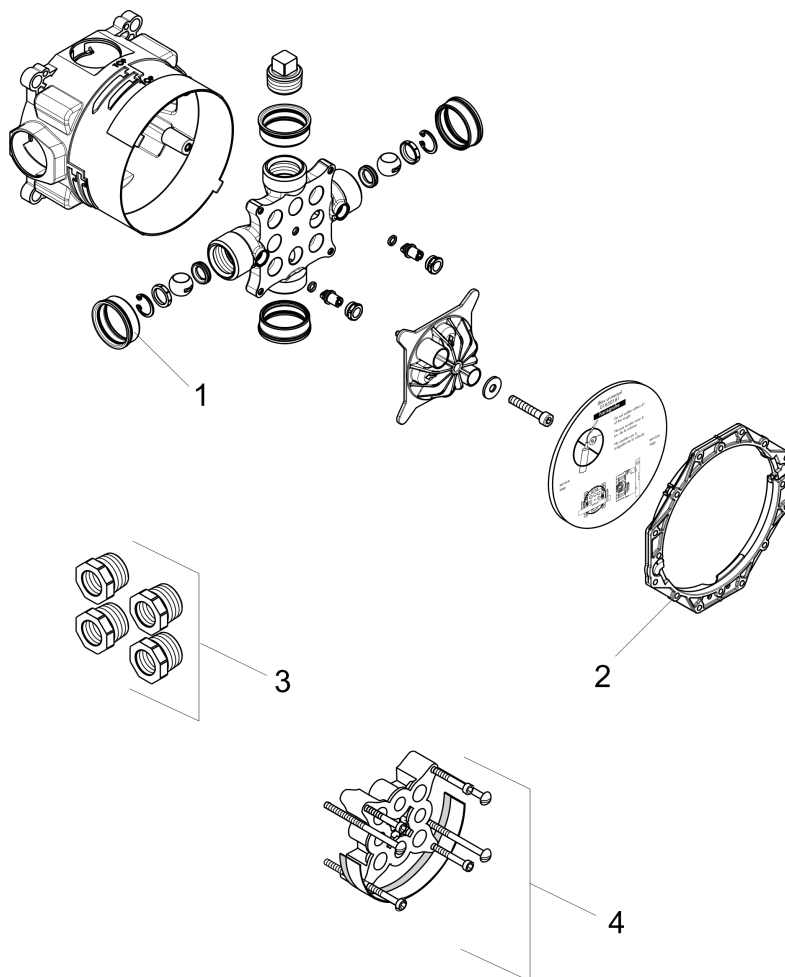

**ShowerSelect S**  
**Thermostatic Trim for 2 Functions, Round**  
 Product Finish: **matte white** Part no. : **15743701**

**Description**

**Features**

- Thermostatic cartridge, Start/stop cartridge
- Select push-button on/off control for 2 outlets
- Outlets may be operated simultaneously
- Flow: 8.0 GPM (30.3 L/Min) / 2.0 GPM (7.6 L/Min)
- Optimized for water-efficient shower products
- Anti-scald 100° safety stop
- Trim comes with Select buttons: handshower and Rain
- Optional accessory to limit total flow to 2.0 GPM @ 80 psi where required

**Item details**

List Price \$ 1,099.00

**Technology**

**Compliance**

**Product image**

**Scale drawing**

**iBox universal**  
**Rough, with Service Stops, 3/4"**  
 Finishes : n.a. Part no. : **01850181**

**Description**

**Features**

- 3/4" NPT
- 180° rotationally-symmetric installation
- Sound-decoupled installation

**Item details**

List Price \$ 198.00

**Compliance**

**Product image**

**Scale drawing**

**iBox universal**  
**Rough, with Service Stops, 3/4"**  
Finishes : n.a. Part no. : **01850181**

Exploded drawing

Year of production: >07/18

**iBox universal**  
**Rough, with Service Stops, 3/4"**  
 Finishes : n.a. Part no. : **01850181**

**Spare parts list**

Year of production: >07/18

<b>Pos.</b>	<b>Description</b>	<b>Part no.</b>	<b>Price</b>	<b>PU</b>
1	seal	97739000	-	1
2	displacing ring	98797000	-	1
3	reduction coupling	88751000	-	1
4	extension 25 mm	13595000	-	1