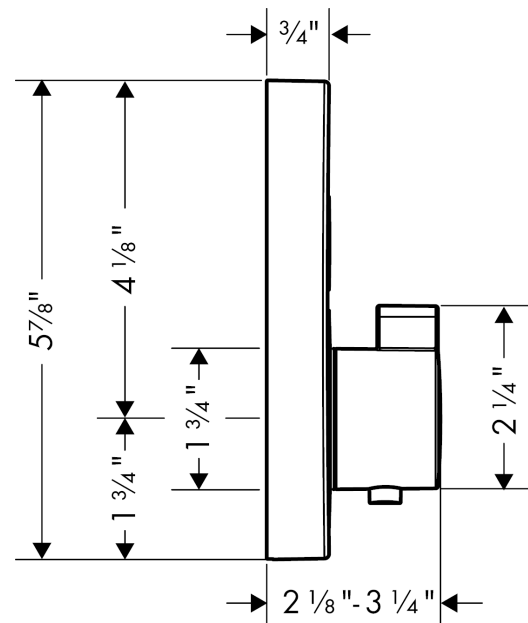

**ShowerSelect S**  
**Thermostatic Trim for 2 Functions, Round**  
 Product Finish: **matte white** Part no. : **15743701**

**Description**

**Features**

- Thermostatic cartridge, Start/stop cartridge
- Select push-button on/off control for 2 outlets
- Outlets may be operated simultaneously
- Flow: 8.0 GPM (30.3 L/Min) / 2.0 GPM (7.6 L/Min)
- Optimized for water-efficient shower products
- Anti-scald 100° safety stop
- Trim comes with Select buttons: handshower and Rain
- Optional accessory to limit total flow to 2.0 GPM @ 80 psi where required

**Item details**

List Price \$ 1,099.00

**Technology**

**Compliance**

**Product image**

**Scale drawing**

**iBox universal**  
**Rough, with Service Stops, 3/4"**  
 Finishes : n.a. Part no. : **01850181**

**Description**

**Features**

- 3/4" NPT
- 180° rotationally-symmetric installation
- Sound-decoupled installation

**Item details**

List Price \$ 198.00

**Compliance**

**Product image**

**Scale drawing**

**iBox universal**  
**Rough, with Service Stops, 3/4"**  
Finishes : n.a. Part no. : **01850181**

Exploded drawing

Year of production: >07/18

**iBox universal**  
**Rough, with Service Stops, 3/4"**  
 Finishes : n.a. Part no. : **01850181**

**Spare parts list**

Year of production: >07/18

<b>Pos.</b>	<b>Description</b>	<b>Part no.</b>	<b>Price</b>	<b>PU</b>
1	seal	97739000	-	1
2	displacing ring	98797000	-	1
3	reduction coupling	88751000	-	1
4	extension 25 mm	13595000	-	1