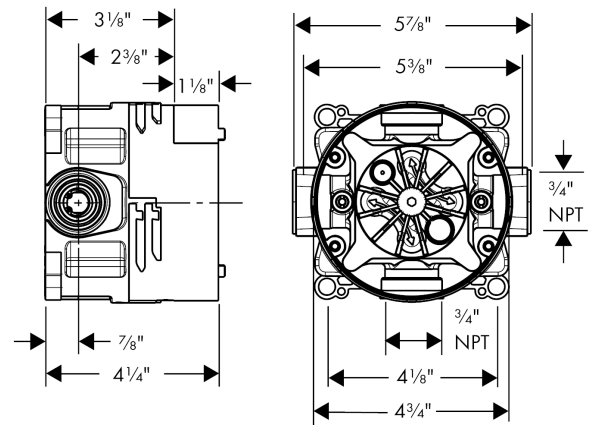

**ShowerSelect**

**Thermostatic Trim for 1 Function, Square**

Product Finish: **brushed bronze** Part no. : **15762141**

**Description**

**Features**

- Thermostatic cartridge, Start/stop cartridge
- Select push-button on/off control for 1 outlet
- Flow: 7.0 GPM (26.5 L/Min)
- Optimized for water-efficient shower products
- Anti-scald 100° safety stop
- Thermostat is delivered with On/Off button

**Item details**

List Price \$ 1,047.00

**Technology**

**Compliance**

**Product image**

**Scale drawing**

**iBox universal**  
**Rough, with Service Stops, 3/4"**  
 Finishes : n.a. Part no. : **01850181**

**Description**

**Features**

- 3/4" NPT
- 180° rotationally-symmetric installation
- Sound-decoupled installation

**Item details**

List Price \$ 198.00

**Compliance**

**Product image**

**Scale drawing**

**iBox universal**  
**Rough, with Service Stops, 3/4"**  
Finishes : n.a. Part no. : **01850181**

Exploded drawing

Year of production: >07/18

**iBox universal**  
**Rough, with Service Stops, 3/4"**  
 Finishes : n.a. Part no. : **01850181**

**Spare parts list**

Year of production: >07/18

<b>Pos.</b>	<b>Description</b>	<b>Part no.</b>	<b>Price</b>	<b>PU</b>
1	seal	97739000	-	1
2	displacing ring	98797000	-	1
3	reduction coupling	88751000	-	1
4	extension 25 mm	13595000	-	1