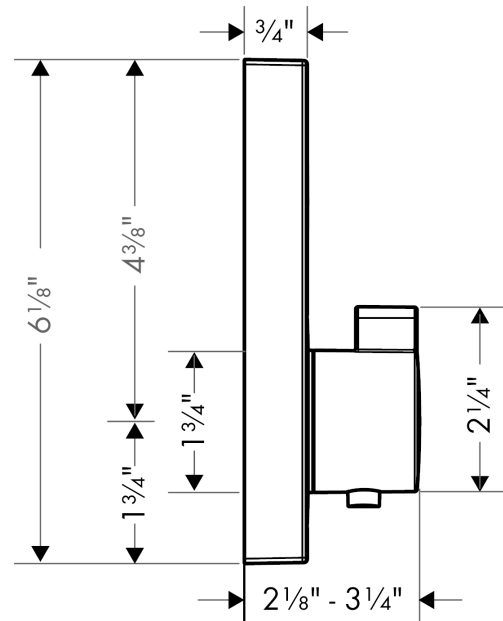

**ShowerSelect**

**Thermostatic Trim for 1 Function, Square**

Product Finish: **brushed bronze** Part no. : **15762141**

**Description**

**Features**

- Thermostatic cartridge, Start/stop cartridge
- Select push-button on/off control for 1 outlet
- Flow: 7.0 GPM (26.5 L/Min)
- Optimized for water-efficient shower products
- Anti-scald 100° safety stop
- Thermostat is delivered with On/Off button

**Item details**

List Price \$ 1,047.00

**Technology**

**Compliance**

**Product image**

**Scale drawing**

**iBox universal**  
**Rough, with Service Stops, 3/4"**  
 Finishes : n.a. Part no. : **01850181**

**Description**

**Features**

- 3/4" NPT
- 180° rotationally-symmetric installation
- Sound-decoupled installation

**Item details**

List Price \$ 198.00

**Compliance**

**Product image**

**Scale drawing**

**iBox universal**  
**Rough, with Service Stops, 3/4"**  
Finishes : n.a. Part no. : **01850181**

Exploded drawing

Year of production: >07/18

**iBox universal**  
**Rough, with Service Stops, 3/4"**  
 Finishes : n.a. Part no. : **01850181**

**Spare parts list**

Year of production: >07/18

<b>Pos.</b>	<b>Description</b>	<b>Part no.</b>	<b>Price</b>	<b>PU</b>
1	seal	97739000	-	1
2	displacing ring	98797000	-	1
3	reduction coupling	88751000	-	1
4	extension 25 mm	13595000	-	1