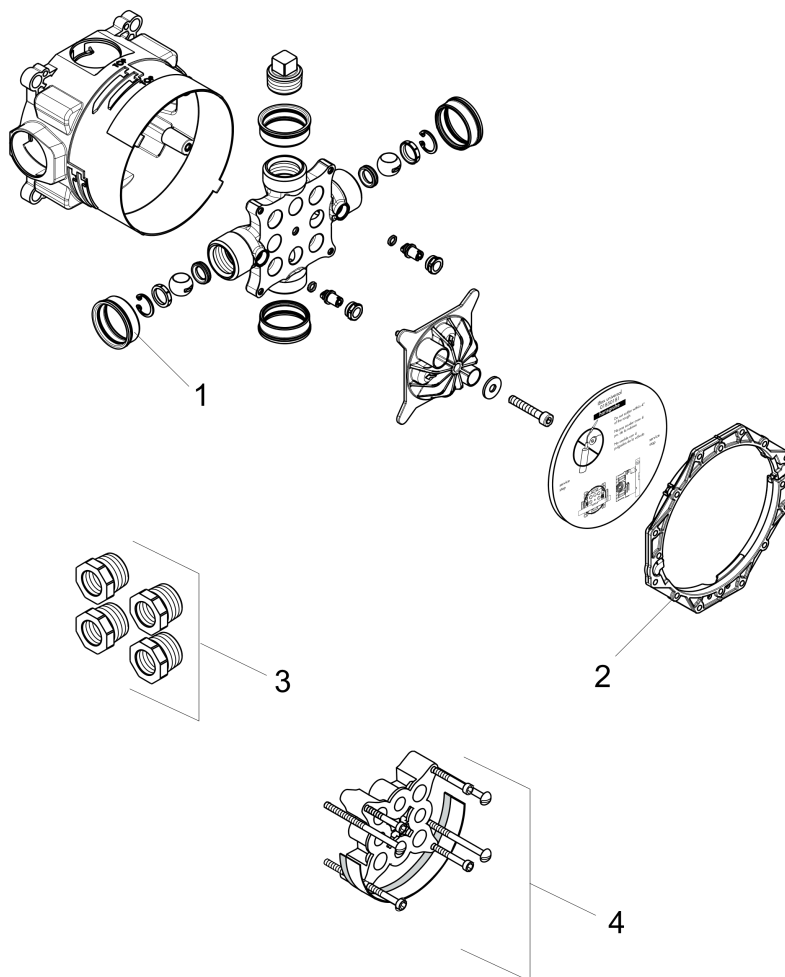

**ShowerSelect**

**Thermostatic Trim for 1 Function, Square**

Product Finish: **brushed bronze** Part no. : **15762141**

**Description**

**Features**

- Thermostatic cartridge, Start/stop cartridge
- Select push-button on/off control for 1 outlet
- Flow: 7.0 GPM (26.5 L/Min)
- Optimized for water-efficient shower products
- Anti-scald 100° safety stop
- Thermostat is delivered with On/Off button

**Item details**

List Price \$ 1,047.00

**Technology**

**Compliance**

**Product image**

**Scale drawing**

**iBox universal**  
**Rough, with Service Stops, 3/4"**  
 Finishes : n.a. Part no. : **01850181**

**Description**

**Features**

- 3/4" NPT
- 180° rotationally-symmetric installation
- Sound-decoupled installation

**Item details**

List Price \$ 198.00

**Compliance**

**Product image**

**Scale drawing**

**iBox universal**  
**Rough, with Service Stops, 3/4"**  
Finishes : n.a. Part no. : **01850181**

Exploded drawing

Year of production: >07/18

**iBox universal**  
**Rough, with Service Stops, 3/4"**  
 Finishes : n.a. Part no. : **01850181**

**Spare parts list**

Year of production: >07/18

<b>Pos.</b>	<b>Description</b>	<b>Part no.</b>	<b>Price</b>	<b>PU</b>
1	seal	97739000	-	1
2	displacing ring	98797000	-	1
3	reduction coupling	88751000	-	1
4	extension 25 mm	13595000	-	1