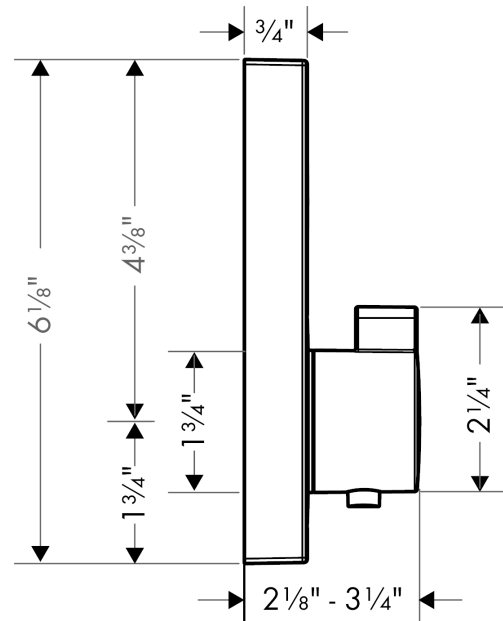

ShowerSelect
Thermostatic Trim for 1 Function, Square
 Product Finish: **matte black** Part no. : **15762671**

Description

Features

- Thermostatic cartridge, Start/stop cartridge
- Select push-button on/off control for 1 outlet
- Flow: 7.0 GPM (26.5 L/Min)
- Optimized for water-efficient shower products
- Anti-scald 100° safety stop
- Thermostat is delivered with On/Off button

Item details

List Price \$ 1,047.00

Technology

Compliance

Product image

Scale drawing

iBox universal
Rough, with Service Stops, 3/4"
 Finishes : n.a. Part no. : **01850181**

Description

Features

- 3/4" NPT
- 180° rotationally-symmetric installation
- Sound-decoupled installation

Item details

List Price \$ 198.00

Compliance

Product image

Scale drawing

iBox universal
Rough, with Service Stops, 3/4"
Finishes : n.a. Part no. : **01850181**

Exploded drawing

Year of production: >07/18

iBox universal
Rough, with Service Stops, 3/4"
 Finishes : n.a. Part no. : **01850181**

Spare parts list

Year of production: >07/18

Pos.	Description	Part no.	Price	PU
1	seal	97739000	-	1
2	displacing ring	98797000	-	1
3	reduction coupling	88751000	-	1
4	extension 25 mm	13595000	-	1