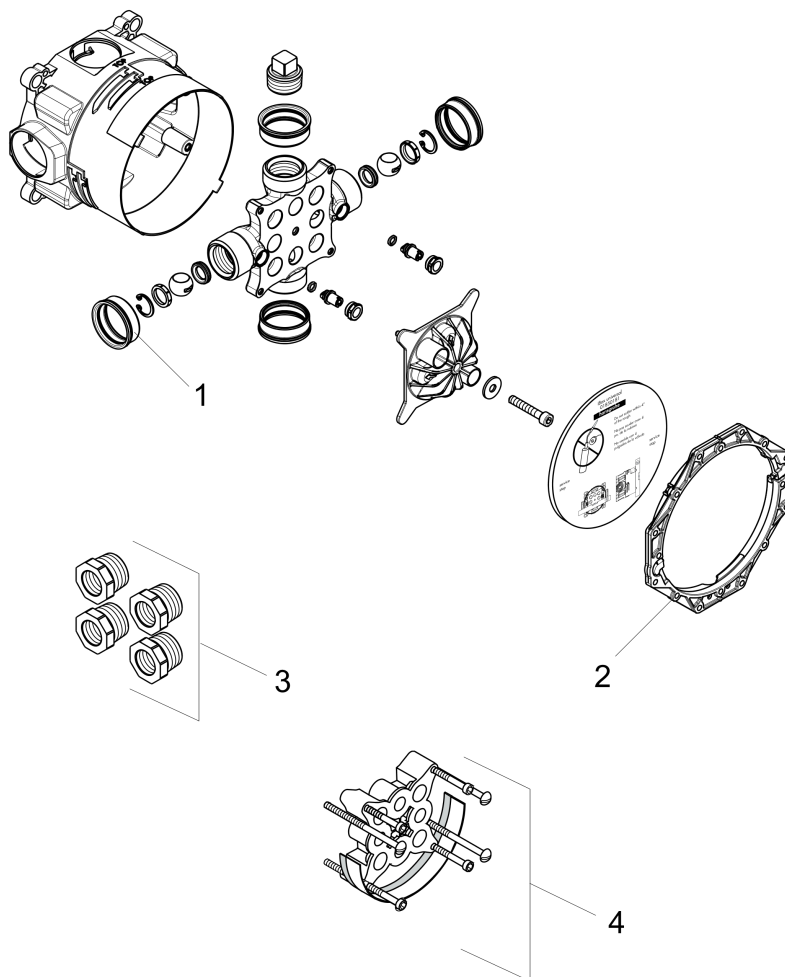

ShowerSelect
Thermostatic Trim for 1 Function, Square
 Product Finish: **matte black** Part no. : **15762671**

Description

Features

- Thermostatic cartridge, Start/stop cartridge
- Select push-button on/off control for 1 outlet
- Flow: 7.0 GPM (26.5 L/Min)
- Optimized for water-efficient shower products
- Anti-scald 100° safety stop
- Thermostat is delivered with On/Off button

Item details

List Price \$ 1,047.00

Technology

Compliance

Product image

Scale drawing

iBox universal
Rough, with Service Stops, 3/4"
 Finishes : n.a. Part no. : **01850181**

Description

Features

- 3/4" NPT
- 180° rotationally-symmetric installation
- Sound-decoupled installation

Item details

List Price \$ 198.00

Compliance

Product image

Scale drawing

iBox universal
Rough, with Service Stops, 3/4"
Finishes : n.a. Part no. : **01850181**

Exploded drawing

Year of production: >07/18

iBox universal
Rough, with Service Stops, 3/4"
 Finishes : n.a. Part no. : **01850181**

Spare parts list

Year of production: >07/18

Pos.	Description	Part no.	Price	PU
1	seal	97739000	-	1
2	displacing ring	98797000	-	1
3	reduction coupling	88751000	-	1
4	extension 25 mm	13595000	-	1