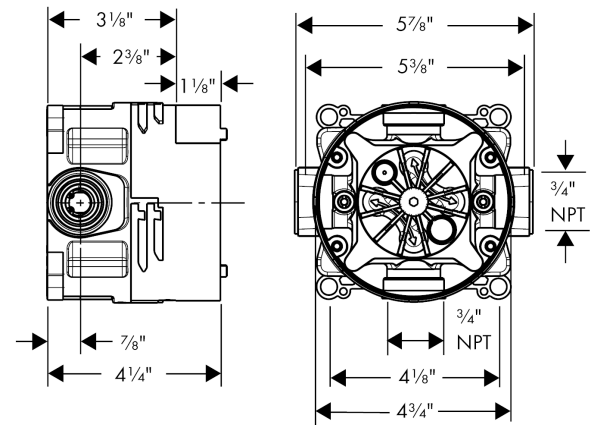

ShowerSelect
Thermostatic Trim for 1 Function, Square
 Product Finish: **matte black** Part no. : **15762671**

Description

Features

- Thermostatic cartridge, Start/stop cartridge
- Select push-button on/off control for 1 outlet
- Flow: 7.0 GPM (26.5 L/Min)
- Optimized for water-efficient shower products
- Anti-scald 100° safety stop
- Thermostat is delivered with On/Off button

Item details

List Price \$ 1,047.00

Technology

Compliance

Product image

Scale drawing

iBox universal
Rough, with Service Stops, 3/4"
 Finishes : n.a. Part no. : **01850181**

Description

Features

- 3/4" NPT
- 180° rotationally-symmetric installation
- Sound-decoupled installation

Item details

List Price \$ 198.00

Compliance

Product image

Scale drawing

iBox universal
Rough, with Service Stops, 3/4"
Finishes : n.a. Part no. : **01850181**

Exploded drawing

Year of production: >07/18

iBox universal
Rough, with Service Stops, 3/4"
 Finishes : n.a. Part no. : **01850181**

Spare parts list

Year of production: >07/18

Pos.	Description	Part no.	Price	PU
1	seal	97739000	-	1
2	displacing ring	98797000	-	1
3	reduction coupling	88751000	-	1
4	extension 25 mm	13595000	-	1