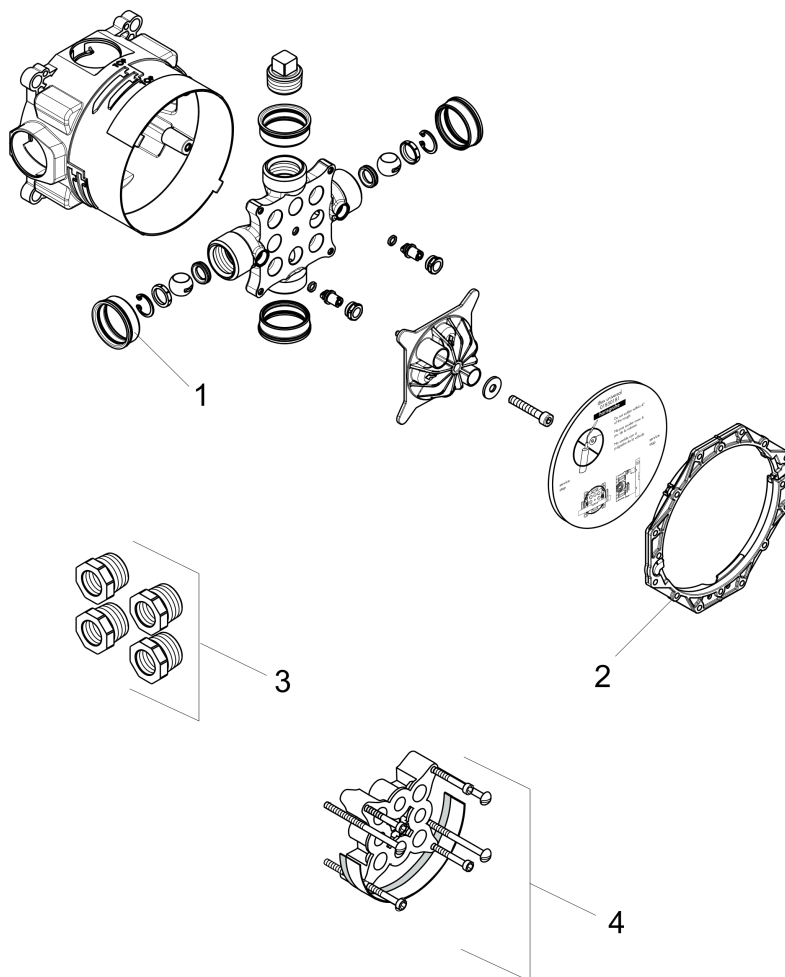

ShowerSelect
Thermostatic Trim for 1 Function, Square
 Product Finish: **matte white** Part no. : **15762701**

Description

Features

- Thermostatic cartridge, Start/stop cartridge
- Select push-button on/off control for 1 outlet
- Flow: 7.0 GPM (26.5 L/Min)
- Optimized for water-efficient shower products
- Anti-scald 100° safety stop
- Thermostat is delivered with On/Off button

Item details

List Price \$ 1,047.00

Technology

Compliance

Product image

Scale drawing

iBox universal
Rough, with Service Stops, 3/4"
 Finishes : n.a. Part no. : **01850181**

Description

Features

- 3/4" NPT
- 180° rotationally-symmetric installation
- Sound-decoupled installation

Item details

List Price \$ 198.00

Compliance

Product image

Scale drawing

iBox universal
Rough, with Service Stops, 3/4"
Finishes : n.a. Part no. : **01850181**

Exploded drawing

Year of production: >07/18

iBox universal
Rough, with Service Stops, 3/4"
 Finishes : n.a. Part no. : **01850181**

Spare parts list

Year of production: >07/18

Pos.	Description	Part no.	Price	PU
1	seal	97739000	-	1
2	displacing ring	98797000	-	1
3	reduction coupling	88751000	-	1
4	extension 25 mm	13595000	-	1