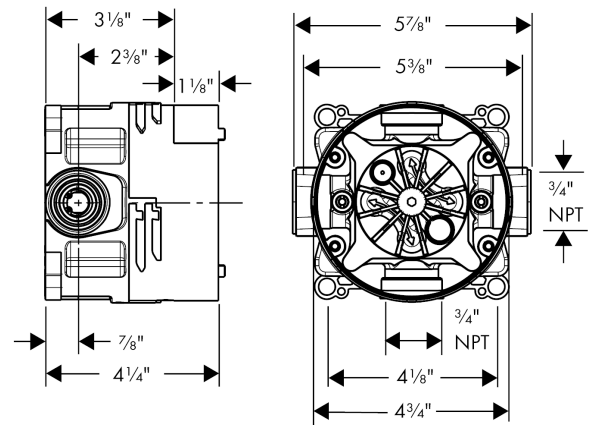

ShowerSelect
Thermostatic Trim for 1 Function, Square
 Product Finish: **matte white** Part no. : **15762701**

Description

Features

- Thermostatic cartridge, Start/stop cartridge
- Select push-button on/off control for 1 outlet
- Flow: 7.0 GPM (26.5 L/Min)
- Optimized for water-efficient shower products
- Anti-scald 100° safety stop
- Thermostat is delivered with On/Off button

Item details

List Price \$ 1,047.00

Technology

Compliance

Product image

Scale drawing

iBox universal
Rough, with Service Stops, 3/4"
 Finishes : n.a. Part no. : **01850181**

Description

Features

- 3/4" NPT
- 180° rotationally-symmetric installation
- Sound-decoupled installation

Item details

List Price \$ 198.00

Compliance

Product image

Scale drawing

iBox universal
Rough, with Service Stops, 3/4"
Finishes : n.a. Part no. : **01850181**

Exploded drawing

Year of production: >07/18

iBox universal
Rough, with Service Stops, 3/4"
 Finishes : n.a. Part no. : **01850181**

Spare parts list

Year of production: >07/18

Pos.	Description	Part no.	Price	PU
1	seal	97739000	-	1
2	displacing ring	98797000	-	1
3	reduction coupling	88751000	-	1
4	extension 25 mm	13595000	-	1