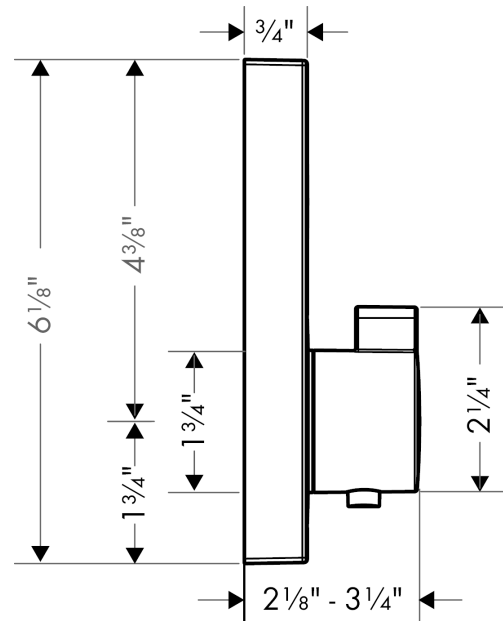

ShowerSelect
Thermostatic Trim for 1 Function, Square
 Product Finish: **matte white** Part no. : **15762701**

Description

Features

- Thermostatic cartridge, Start/stop cartridge
- Select push-button on/off control for 1 outlet
- Flow: 7.0 GPM (26.5 L/Min)
- Optimized for water-efficient shower products
- Anti-scald 100° safety stop
- Thermostat is delivered with On/Off button

Item details

List Price \$ 1,047.00

Technology

Compliance

Product image

Scale drawing

iBox universal
Rough, with Service Stops, 3/4"
 Finishes : n.a. Part no. : **01850181**

Description

Features

- 3/4" NPT
- 180° rotationally-symmetric installation
- Sound-decoupled installation

Item details

List Price \$ 198.00

Compliance

Product image

Scale drawing

iBox universal
Rough, with Service Stops, 3/4"
Finishes : n.a. Part no. : **01850181**

Exploded drawing

Year of production: >07/18

iBox universal
Rough, with Service Stops, 3/4"
 Finishes : n.a. Part no. : **01850181**

Spare parts list

Year of production: >07/18

Pos.	Description	Part no.	Price	PU
1	seal	97739000	-	1
2	displacing ring	98797000	-	1
3	reduction coupling	88751000	-	1
4	extension 25 mm	13595000	-	1