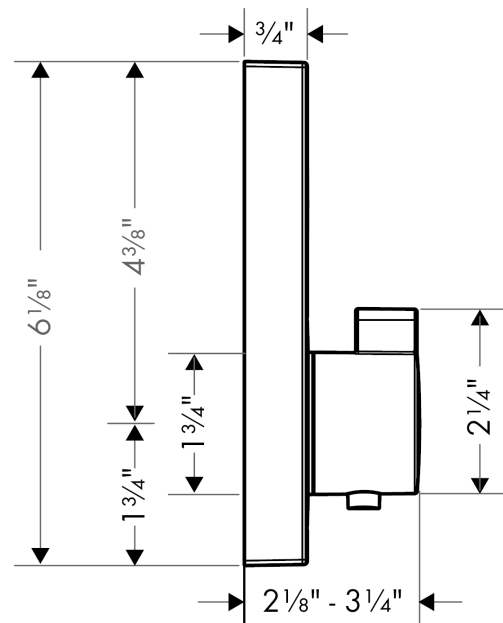

ShowerSelect
Thermostatic Trim for 1 Function, Square
 Product Finish: **chrome** Part no. : **15762001**

Description

Features

- Thermostatic cartridge, Start/stop cartridge
- Select push-button on/off control for 1 outlet
- Flow: 7.0 GPM (26.5 L/Min)
- Optimized for water-efficient shower products
- Anti-scald 100° safety stop
- Thermostat is delivered with On/Off button

Item details

List Price \$ 793.00

Technology

Compliance

Product image

Scale drawing

ShowerSelect
Thermostatic Trim for 1 Function, Square
 Product Finish: **chrome** Part no. : **15762001**

Exploded drawing