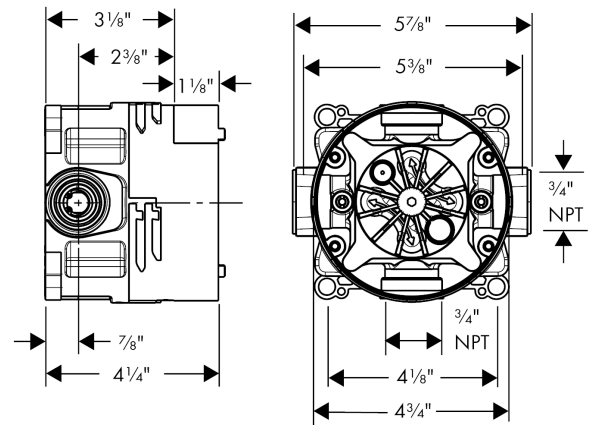

Year of production: >12/14

ShowerSelect

Thermostatic Trim for 1 Function, Square

Product Finish: **chrome** Part no. : **15762001**

Spare parts list

Year of production: >12/14

Pos.	Description	Part no.	Price	PU
1	non return valve	97980000	-	1
2	noise reduction	94073000	-	1
3	O-ring 16x2	98133000	-	1
4	set of screws	96525000	-	1
5	shut off unit	95758000	-	1
6	nut	98368000	-	1
7	Select-adapter	92219000	-	1
8	set of symbols	92218000	-	1
9	thermostat cartridge	98282000	-	1
10	O-ring 20x1,5	98197000	-	1
11	O-ring 25x1,5	98146000	-	1
12	O-ring 25x2,5	92146000	-	1
13	nut	98913000	-	1
14	sleeve	92216000	-	1
15	handle fixing set	95843000	-	1
16	holder for escutcheon	98793000	-	1
17	set of fixing screws	96454000	-	1
18	O-ring 44x4	98471000	-	1
19	handle for thermostat	92215001	-	1
20	escutcheon 155 / 155 mm	92234001	-	1
21	fit-up aid	92540000	-	1
22	non return valve (pressure-resistant up to 2 MPa)	92594000	-	1
23	extension 25 mm	13595000	-	1
24	extension 22 mm	13593000	-	1
25	nut and flange	92696000	-	1
26	O-ring 36x2	98156000	-	1
a	compensation set 1°	95521000	-	1
b	set of fixing screws	97747000	-	1
c	shut off unit (special)	92361000	-	1
d	brake disc	92498000	-	1
e	symbol head shower Rain large	93571880	-	1
f	symbol head shower Rain small	93572880	-	1
g	symbol handshower	93573880	-	1
h	symbol Flood jet	93574880	-	1
i	symbol Whirl	93575880	-	1
j	symbol Mono	93576880	-	1
k	symbol tub	93577880	-	1
l	symbol body shower	93578880	-	1
m	symbol ON/OFF	93579880	-	1
n	pushbutton	93955880	-	1

List Price \$ 198.00

Compliance

Product image

Scale drawing

iBox universal
Rough, with Service Stops, 3/4"
Finishes : n.a. Part no. : **01850181**

Exploded drawing

Year of production: >07/18

iBox universal
Rough, with Service Stops, 3/4"
 Finishes : n.a. Part no. : **01850181**

Spare parts list

Year of production: >07/18

Pos.	Description	Part no.	Price	PU
1	seal	97739000	-	1
2	displacing ring	98797000	-	1
3	reduction coupling	88751000	-	1
4	extension 25 mm	13595000	-	1