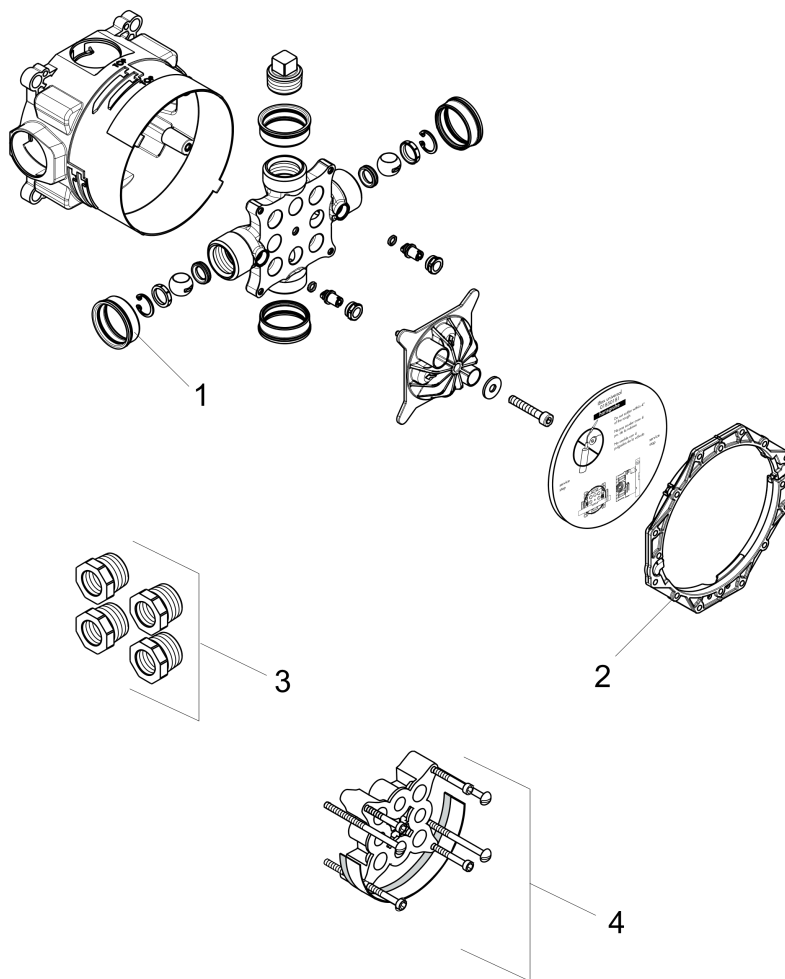

Year of production: >12/14

ShowerSelect

Thermostatic Trim for 1 Function, Square

Product Finish: **chrome** Part no. : **15762001**

Spare parts list

Year of production: >12/14

Pos.	Description	Part no.	Price	PU
1	non return valve	97980000	-	1
2	noise reduction	94073000	-	1
3	O-ring 16x2	98133000	-	1
4	set of screws	96525000	-	1
5	shut off unit	95758000	-	1
6	nut	98368000	-	1
7	Select-adapter	92219000	-	1
8	set of symbols	92218000	-	1
9	thermostat cartridge	98282000	-	1
10	O-ring 20x1,5	98197000	-	1
11	O-ring 25x1,5	98146000	-	1
12	O-ring 25x2,5	92146000	-	1
13	nut	98913000	-	1
14	sleeve	92216000	-	1
15	handle fixing set	95843000	-	1
16	holder for escutcheon	98793000	-	1
17	set of fixing screws	96454000	-	1
18	O-ring 44x4	98471000	-	1
19	handle for thermostat	92215001	-	1
20	escutcheon 155 / 155 mm	92234001	-	1
21	fit-up aid	92540000	-	1
22	non return valve (pressure-resistant up to 2 MPa)	92594000	-	1
23	extension 25 mm	13595000	-	1
24	extension 22 mm	13593000	-	1
25	nut and flange	92696000	-	1
26	O-ring 36x2	98156000	-	1
a	compensation set 1°	95521000	-	1
b	set of fixing screws	97747000	-	1
c	shut off unit (special)	92361000	-	1
d	brake disc	92498000	-	1
e	symbol head shower Rain large	93571880	-	1
f	symbol head shower Rain small	93572880	-	1
g	symbol handshower	93573880	-	1
h	symbol Flood jet	93574880	-	1
i	symbol Whirl	93575880	-	1
j	symbol Mono	93576880	-	1
k	symbol tub	93577880	-	1
l	symbol body shower	93578880	-	1
m	symbol ON/OFF	93579880	-	1
n	pushbutton	93955880	-	1

List Price \$ 198.00

Compliance

Product image

Scale drawing

iBox universal
Rough, with Service Stops, 3/4"
Finishes : n.a. Part no. : **01850181**

Exploded drawing

Year of production: >07/18

iBox universal
Rough, with Service Stops, 3/4"
 Finishes : n.a. Part no. : **01850181**

Spare parts list

Year of production: >07/18

Pos.	Description	Part no.	Price	PU
1	seal	97739000	-	1
2	displacing ring	98797000	-	1
3	reduction coupling	88751000	-	1
4	extension 25 mm	13595000	-	1