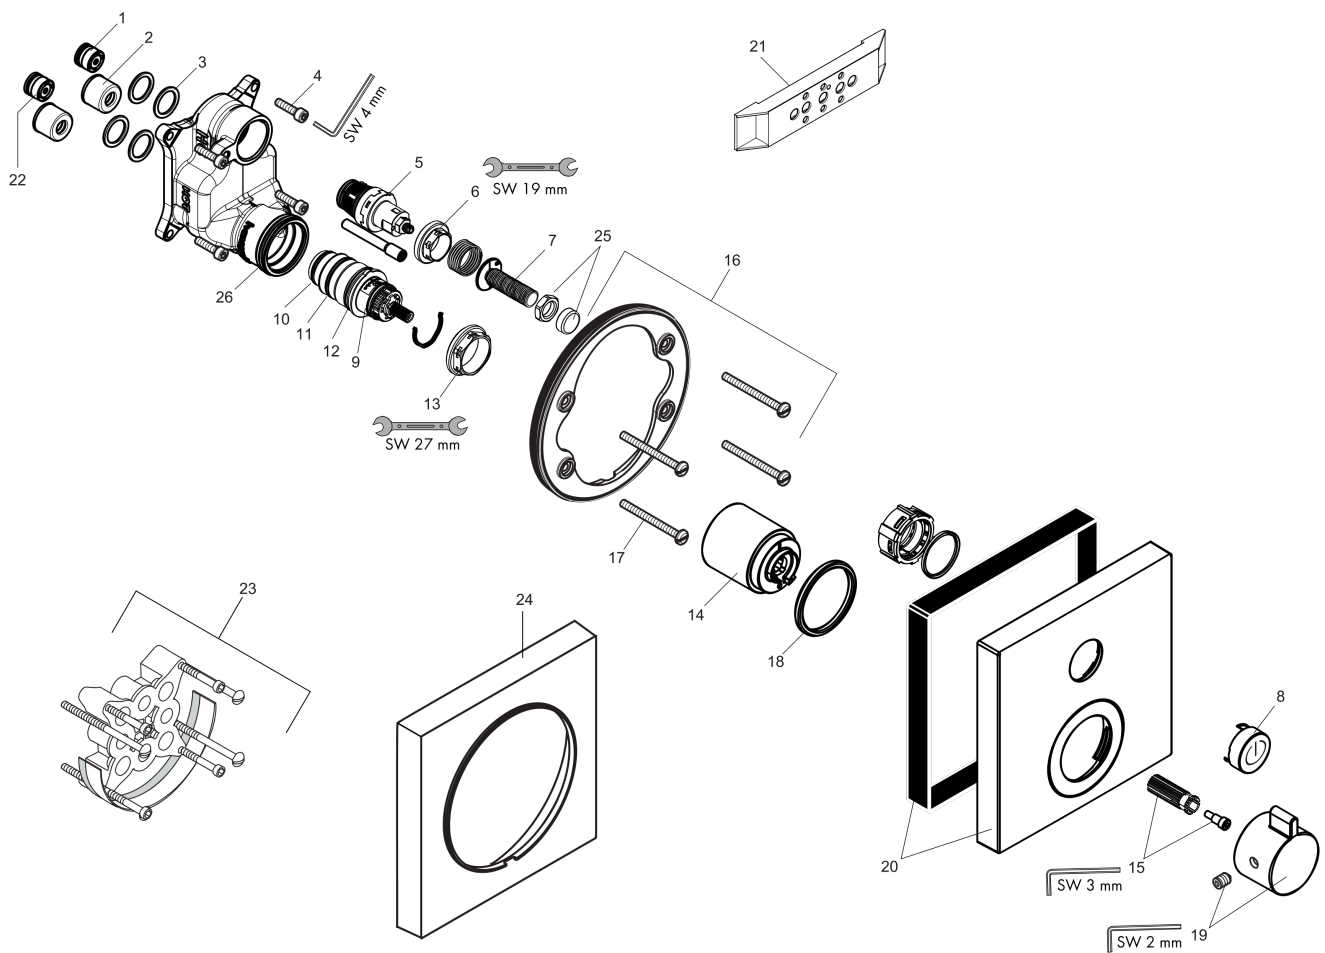

ShowerSelect
Thermostatic Trim for 1 Function, Square
 Product Finish: **chrome** Part no. : **15762001**

Description

Features

- Thermostatic cartridge, Start/stop cartridge
- Select push-button on/off control for 1 outlet
- Flow: 7.0 GPM (26.5 L/Min)
- Optimized for water-efficient shower products
- Anti-scald 100° safety stop
- Thermostat is delivered with On/Off button

Year of production: >12/14

ShowerSelect

Thermostatic Trim for 1 Function, Square

Product Finish: **chrome** Part no. : **15762001**

Spare parts list

Year of production: >12/14

Pos.	Description	Part no.	Price	PU
1	non return valve	97980000	-	1
2	noise reduction	94073000	-	1
3	O-ring 16x2	98133000	-	1
4	set of screws	96525000	-	1
5	shut off unit	95758000	-	1
6	nut	98368000	-	1
7	Select-adapter	92219000	-	1
8	set of symbols	92218000	-	1
9	thermostat cartridge	98282000	-	1
10	O-ring 20x1,5	98197000	-	1
11	O-ring 25x1,5	98146000	-	1
12	O-ring 25x2,5	92146000	-	1
13	nut	98913000	-	1
14	sleeve	92216000	-	1
15	handle fixing set	95843000	-	1
16	holder for escutcheon	98793000	-	1
17	set of fixing screws	96454000	-	1
18	O-ring 44x4	98471000	-	1
19	handle for thermostat	92215001	-	1
20	escutcheon 155 / 155 mm	92234001	-	1
21	fit-up aid	92540000	-	1
22	non return valve (pressure-resistant up to 2 MPa)	92594000	-	1
23	extension 25 mm	13595000	-	1
24	extension 22 mm	13593000	-	1
25	nut and flange	92696000	-	1
26	O-ring 36x2	98156000	-	1
a	compensation set 1°	95521000	-	1
b	set of fixing screws	97747000	-	1
c	shut off unit (special)	92361000	-	1
d	brake disc	92498000	-	1
e	symbol head shower Rain large	93571880	-	1
f	symbol head shower Rain small	93572880	-	1
g	symbol handshower	93573880	-	1
h	symbol Flood jet	93574880	-	1
i	symbol Whirl	93575880	-	1
j	symbol Mono	93576880	-	1
k	symbol tub	93577880	-	1
l	symbol body shower	93578880	-	1
m	symbol ON/OFF	93579880	-	1
n	pushbutton	93955880	-	1