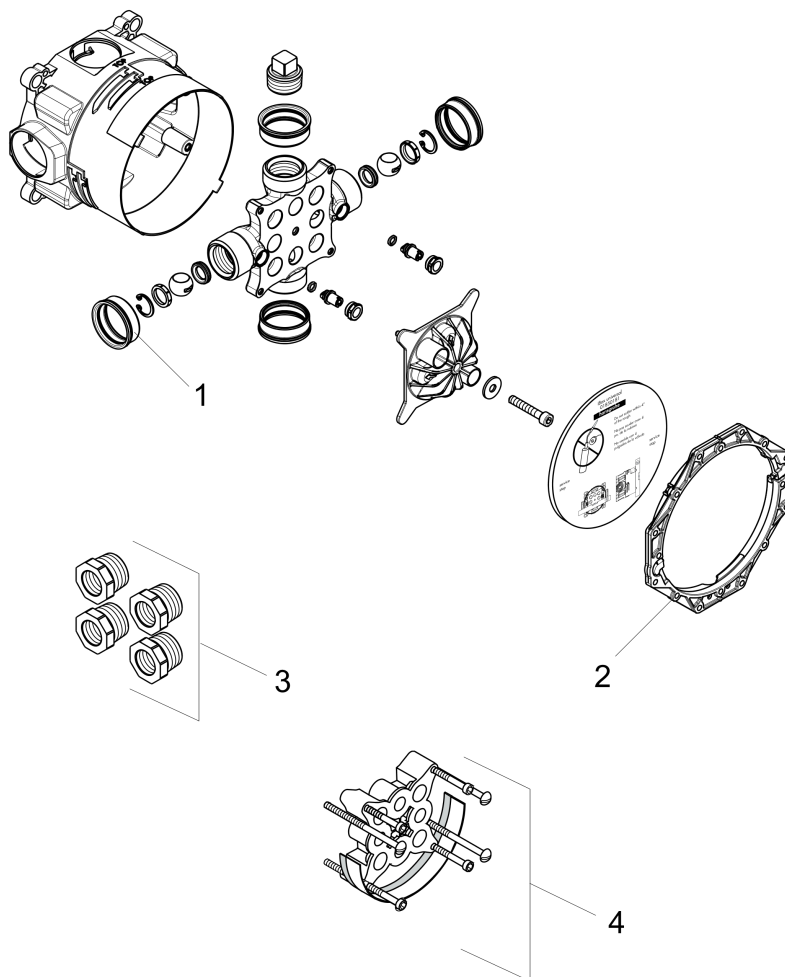

**ShowerSelect**

**Thermostatic Trim for 1 Function, Square**

Product Finish: **brushed black chrome** Part no. : **15762341**

**Description**

**Features**

- Thermostatic cartridge, Start/stop cartridge
- Select push-button on/off control for 1 outlet
- Flow: 7.0 GPM (26.5 L/Min)
- Optimized for water-efficient shower products
- Anti-scald 100° safety stop
- Thermostat is delivered with On/Off button

**Item details**

List Price \$ 1,047.00

**Technology**

**Compliance**

**Product image**

**Scale drawing**

**iBox universal**  
**Rough, with Service Stops, 3/4"**  
 Finishes : n.a. Part no. : **01850181**

**Description**

**Features**

- 3/4" NPT
- 180° rotationally-symmetric installation
- Sound-decoupled installation

**Item details**

List Price \$ 198.00

**Compliance**

**Product image**

**Scale drawing**

**iBox universal**  
**Rough, with Service Stops, 3/4"**  
 Finishes : n.a. Part no. : **01850181**

Exploded drawing

Year of production: >07/18

**iBox universal**  
**Rough, with Service Stops, 3/4"**  
 Finishes : n.a. Part no. : **01850181**

**Spare parts list**

Year of production: >07/18

| Pos. | Description        | Part no. | Price | PU |
|------|--------------------|----------|-------|----|
| 1    | seal               | 97739000 | -     | 1  |
| 2    | displacing ring    | 98797000 | -     | 1  |
| 3    | reduction coupling | 88751000 | -     | 1  |
| 4    | extension 25 mm    | 13595000 | -     | 1  |