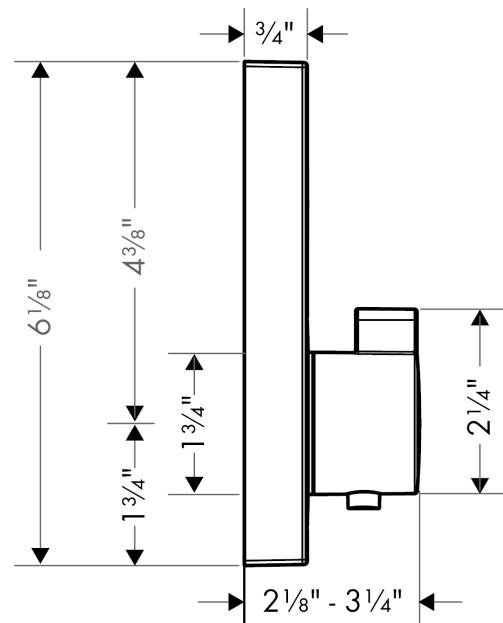

**ShowerSelect**

**Thermostatic Trim for 1 Function, Square**

Product Finish: **brushed black chrome** Part no. : **15762341**

**Description**

**Features**

- Thermostatic cartridge, Start/stop cartridge
- Select push-button on/off control for 1 outlet
- Flow: 7.0 GPM (26.5 L/Min)
- Optimized for water-efficient shower products
- Anti-scald 100° safety stop
- Thermostat is delivered with On/Off button

**Item details**

List Price \$ 1,047.00

**Technology**

**Compliance**

**Product image**

**Scale drawing**

**iBox universal**  
**Rough, with Service Stops, 3/4"**  
 Finishes : n.a. Part no. : **01850181**

**Description**

**Features**

- 3/4" NPT
- 180° rotationally-symmetric installation
- Sound-decoupled installation

**Item details**

List Price \$ 198.00

**Compliance**

**Product image**

**Scale drawing**

**iBox universal**  
**Rough, with Service Stops, 3/4"**  
 Finishes : n.a. Part no. : **01850181**

Exploded drawing

Year of production: >07/18

**iBox universal**  
**Rough, with Service Stops, 3/4"**  
 Finishes : n.a. Part no. : **01850181**

**Spare parts list**

Year of production: >07/18

| Pos. | Description        | Part no. | Price | PU |
|------|--------------------|----------|-------|----|
| 1    | seal               | 97739000 | -     | 1  |
| 2    | displacing ring    | 98797000 | -     | 1  |
| 3    | reduction coupling | 88751000 | -     | 1  |
| 4    | extension 25 mm    | 13595000 | -     | 1  |