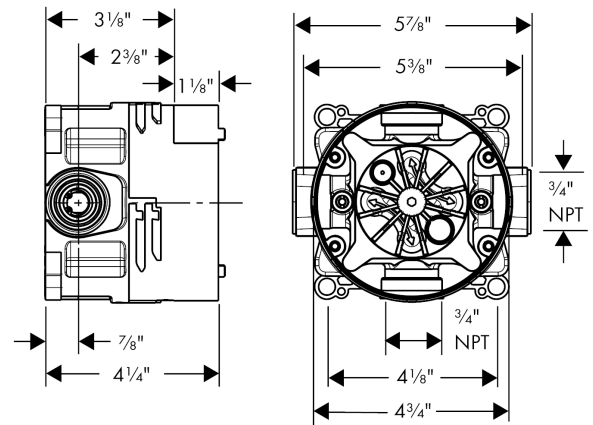

**ShowerSelect**

**Thermostatic Trim for 1 Function, Square**

Product Finish: **brushed black chrome** Part no. : **15762341**

**Description**

**Features**

- Thermostatic cartridge, Start/stop cartridge
- Select push-button on/off control for 1 outlet
- Flow: 7.0 GPM (26.5 L/Min)
- Optimized for water-efficient shower products
- Anti-scald 100° safety stop
- Thermostat is delivered with On/Off button

**Item details**

List Price \$ 1,047.00

**Technology**

**Compliance**

**Product image**

**Scale drawing**

**iBox universal**  
**Rough, with Service Stops, 3/4"**  
 Finishes : n.a. Part no. : **01850181**

**Description**

**Features**

- 3/4" NPT
- 180° rotationally-symmetric installation
- Sound-decoupled installation

**Item details**

List Price \$ 198.00

**Compliance**

**Product image**

**Scale drawing**

**iBox universal**  
**Rough, with Service Stops, 3/4"**  
 Finishes : n.a. Part no. : **01850181**

Exploded drawing

Year of production: >07/18

**iBox universal**  
**Rough, with Service Stops, 3/4"**  
 Finishes : n.a. Part no. : **01850181**

**Spare parts list**

Year of production: >07/18

| Pos. | Description        | Part no. | Price | PU |
|------|--------------------|----------|-------|----|
| 1    | seal               | 97739000 | -     | 1  |
| 2    | displacing ring    | 98797000 | -     | 1  |
| 3    | reduction coupling | 88751000 | -     | 1  |
| 4    | extension 25 mm    | 13595000 | -     | 1  |