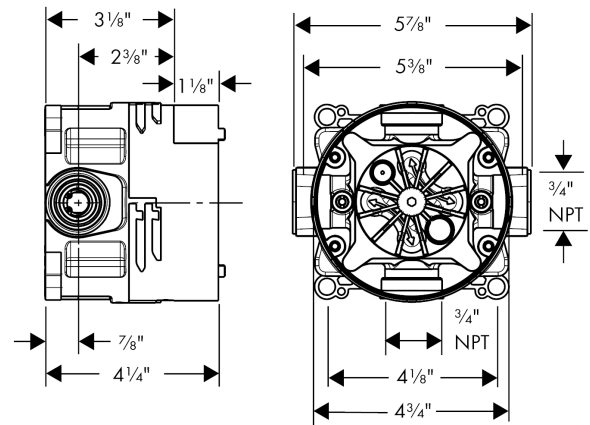

List Price \$ 198.00

Compliance

Product image

Scale drawing

iBox universal
Rough, with Service Stops, 3/4"
Finishes : n.a. Part no. : **01850181**

Exploded drawing

Year of production: >07/18

iBox universal
Rough, with Service Stops, 3/4"
 Finishes : n.a. Part no. : **01850181**

Spare parts list

Year of production: >07/18

Pos.	Description	Part no.	Price	PU
1	seal	97739000	-	1
2	displacing ring	98797000	-	1
3	reduction coupling	88751000	-	1
4	extension 25 mm	13595000	-	1

ShowerSelect S

Thermostatic Trim for 2 Functions, Round

Product Finish: **brushed nickel** Part no. : **15743821**

Description

Features

- Thermostatic cartridge, Start/stop cartridge
- Select push-button on/off control for 2 outlets
- Outlets may be operated simultaneously
- Flow: 8.0 GPM (30.3 L/Min) / 2.0 GPM (7.6 L/Min)
- Optimized for water-efficient shower products
- Anti-scald 100° safety stop
- Trim comes with Select buttons: handshower and Rain
- Optional accessory to limit total flow to 2.0 GPM @ 80 psi where required

Item details

List Price \$ 1,099.00

Technology

Compliance

Product image

Scale drawing

ShowerSelect S
Thermostatic Trim for 2 Functions, Round
 Product Finish: **brushed nickel** Part no. : **15743821**

Exploded drawing