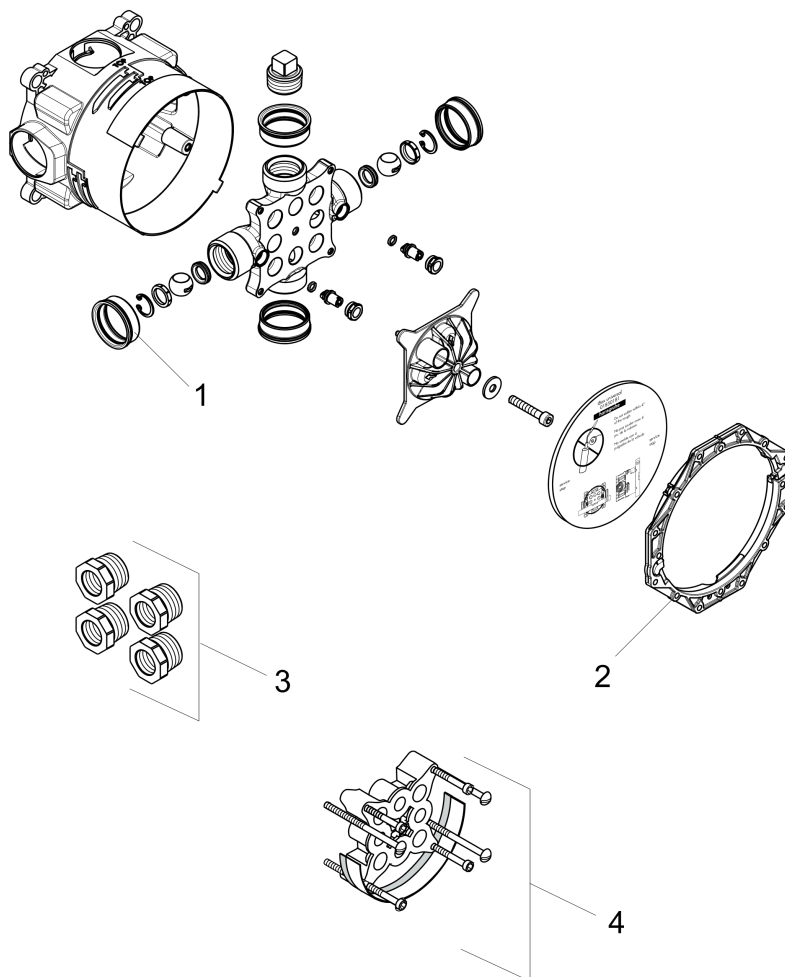

iBox universal
Rough, with Service Stops, 3/4"
Finishes : n.a. Part no. : **01850181**

Exploded drawing

Year of production: >07/18

iBox universal
Rough, with Service Stops, 3/4"
Finishes : n.a. Part no. : **01850181**

Spare parts list

Year of production: >07/18

Pos.	Description	Part no.	Price	PU
1	seal	97739000	-	1
2	displacing ring	98797000	-	1
3	reduction coupling	88751000	-	1
4	extension 25 mm	13595000	-	1