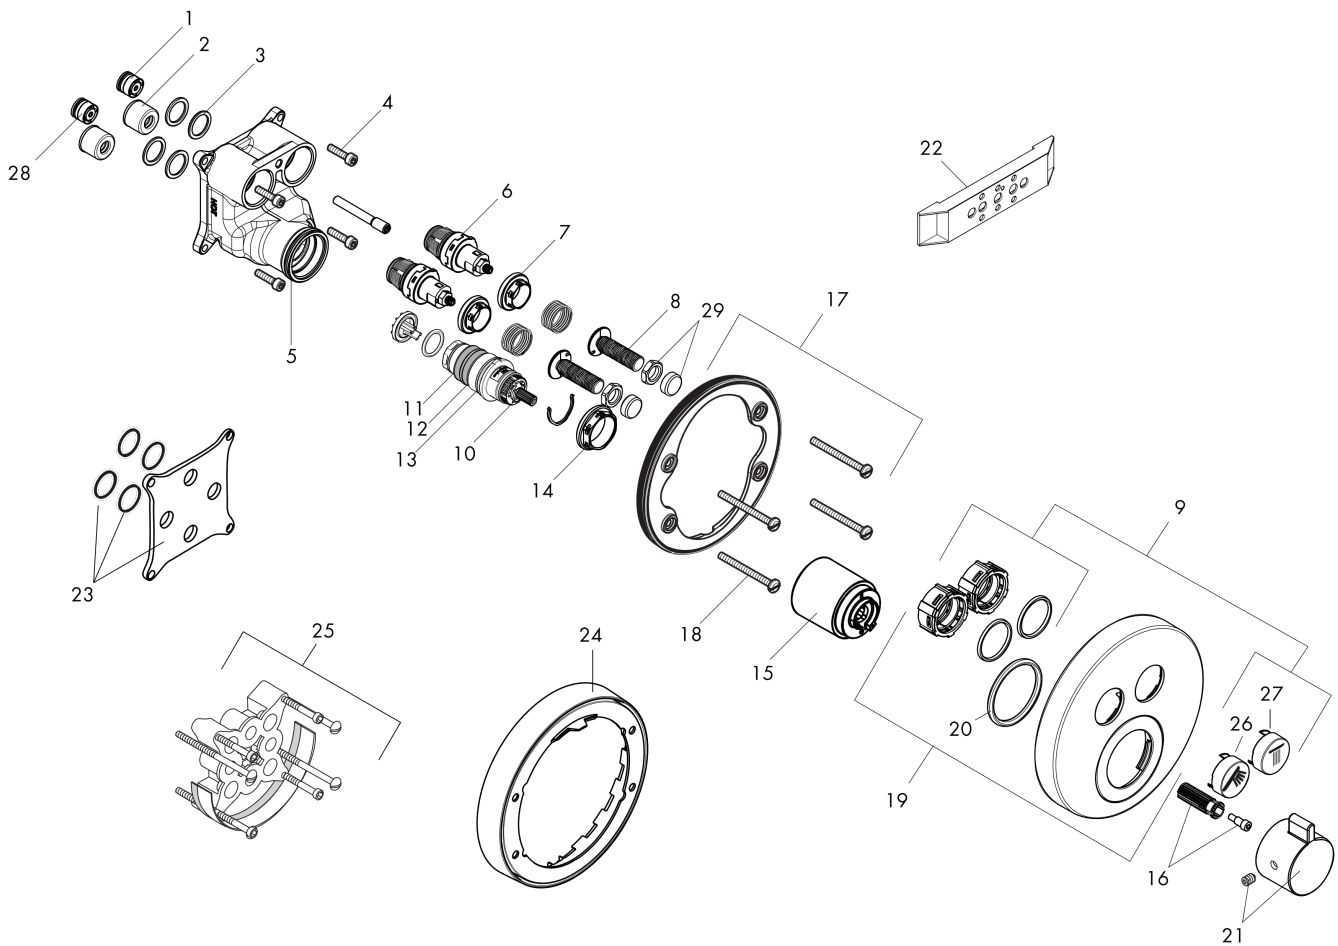

Item details

List Price \$ 1,099.00

Technology

Compliance

Product image

Scale drawing

ShowerSelect S
Thermostatic Trim for 2 Functions, Round
 Product Finish: **brushed nickel** Part no. : **15743821**

Exploded drawing

Year of production: >12/14

ShowerSelect S

Thermostatic Trim for 2 Functions, Round

Product Finish: **brushed nickel** Part no. : **15743821**

Spare parts list

Year of production: >12/14

Pos.	Description	Part no.	Price	PU
1	non return valve	97980000	-	1
2	noise reduction	94073000	-	1
3	O-ring 16x2	98133000	-	1
4	set of screws	96525000	-	1
5	O-ring 36x2	98156000	-	1
6	shut off unit	95758000	-	1
7	nut	98368000	-	1
8	Select-adapter	92219000	-	1
9	set of symbols	92218000	-	1
10	thermostat cartridge	98282000	-	1
11	O-ring 20x1,5	98197000	-	1
12	O-ring 25x1,5	98146000	-	1
13	O-ring 25x2,5	92146000	-	1
14	nut	98913000	-	1
15	sleeve	92216820	-	1
16	handle fixing set	95843000	-	1
17	holder for escutcheon	98793000	-	1
18	set of fixing screws	96454000	-	1
19	escutcheon Ø 150 mm	92325821	-	1
20	O-ring 44x4	98471000	-	1
21	handle for thermostat	92215821	-	1
22	fit-up aid	92540000	-	1
23	compensation set 1°	95521000	-	1
24	extension 22 mm	13593820	-	1
25	extension 25 mm	13595000	-	1
26	symbol handshower	93573880	-	1
27	symbol head shower Rain small	93572880	-	1
28	non return valve (pressure-resistant up to 2 MPa)	92594000	-	1
29	nut and flange	92696000	-	1
a	shut off unit (special)	92361000	-	1
b	symbol head shower Rain large	93571880	-	1
c	symbol Flood jet	93574880	-	1
d	symbol Whirl	93575880	-	1
e	symbol Mono	93576880	-	1
f	symbol tub	93577880	-	1
g	symbol body shower	93578880	-	1
h	symbol ON/OFF	93579880	-	1
i	pushbutton	93955880	-	1