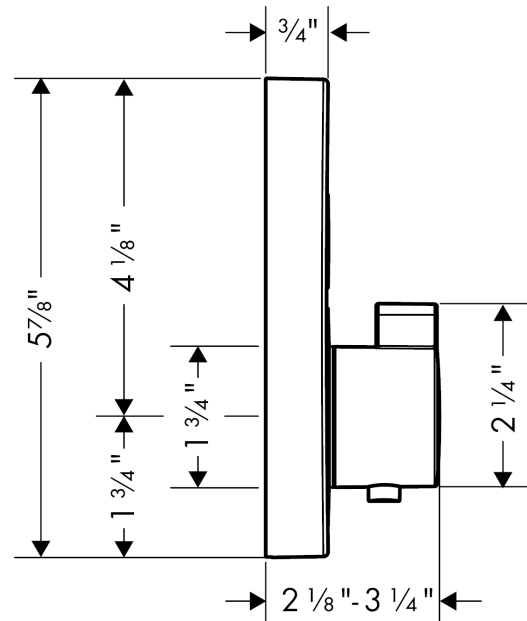

Item details

List Price \$ 1,099.00

Technology

Compliance

Product image

Scale drawing

ShowerSelect S
Thermostatic Trim for 2 Functions, Round
 Product Finish: **brushed nickel** Part no. : **15743821**

Exploded drawing

Year of production: >12/14

ShowerSelect S

Thermostatic Trim for 2 Functions, Round

Product Finish: **brushed nickel** Part no. : **15743821**

Spare parts list

Year of production: >12/14

Pos.	Description	Part no.	Price	PU
1	non return valve	97980000	-	1
2	noise reduction	94073000	-	1
3	O-ring 16x2	98133000	-	1
4	set of screws	96525000	-	1
5	O-ring 36x2	98156000	-	1
6	shut off unit	95758000	-	1
7	nut	98368000	-	1
8	Select-adapter	92219000	-	1
9	set of symbols	92218000	-	1
10	thermostat cartridge	98282000	-	1
11	O-ring 20x1,5	98197000	-	1
12	O-ring 25x1,5	98146000	-	1
13	O-ring 25x2,5	92146000	-	1
14	nut	98913000	-	1
15	sleeve	92216820	-	1
16	handle fixing set	95843000	-	1
17	holder for escutcheon	98793000	-	1
18	set of fixing screws	96454000	-	1
19	escutcheon Ø 150 mm	92325821	-	1
20	O-ring 44x4	98471000	-	1
21	handle for thermostat	92215821	-	1
22	fit-up aid	92540000	-	1
23	compensation set 1°	95521000	-	1
24	extension 22 mm	13593820	-	1
25	extension 25 mm	13595000	-	1
26	symbol handshower	93573880	-	1
27	symbol head shower Rain small	93572880	-	1
28	non return valve (pressure-resistant up to 2 MPa)	92594000	-	1
29	nut and flange	92696000	-	1
a	shut off unit (special)	92361000	-	1
b	symbol head shower Rain large	93571880	-	1
c	symbol Flood jet	93574880	-	1
d	symbol Whirl	93575880	-	1
e	symbol Mono	93576880	-	1
f	symbol tub	93577880	-	1
g	symbol body shower	93578880	-	1
h	symbol ON/OFF	93579880	-	1
i	pushbutton	93955880	-	1