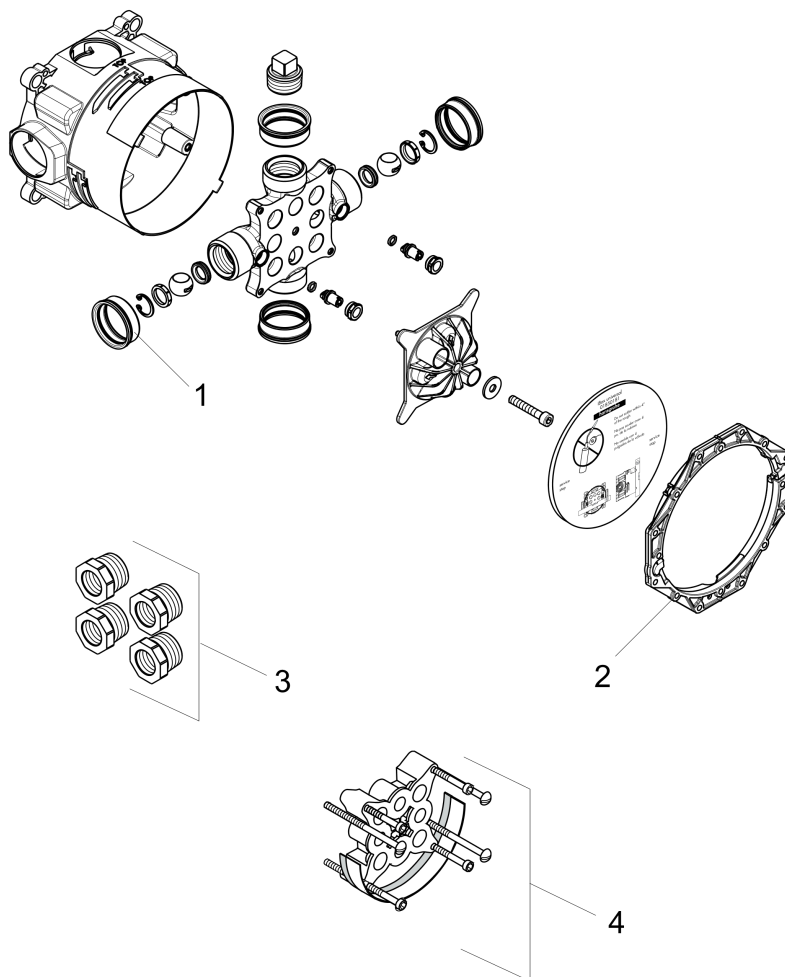

iBox universal
Rough, with Service Stops, 3/4"
 Finishes : n.a. Part no. : **01850181**

Description

Features

- 3/4" NPT
- 180° rotationally-symmetric installation
- Sound-decoupled installation

Item details

List Price \$ 198.00

Compliance

Product image

Scale drawing

iBox universal
Rough, with Service Stops, 3/4"
Finishes : n.a. Part no. : **01850181**

Exploded drawing

Year of production: >07/18

iBox universal
Rough, with Service Stops, 3/4"
 Finishes : n.a. Part no. : **01850181**

Spare parts list

Year of production: >07/18

Pos.	Description	Part no.	Price	PU
1	seal	97739000	-	1
2	displacing ring	98797000	-	1
3	reduction coupling	88751000	-	1
4	extension 25 mm	13595000	-	1

ShowerSelect S
Thermostatic Trim for 2 Functions, Round
 Product Finish: **matte black** Part no. : **15743671**

Description

Features

- Thermostatic cartridge, Start/stop cartridge
- Select push-button on/off control for 2 outlets
- Outlets may be operated simultaneously
- Flow: 8.0 GPM (30.3 L/Min) / 2.0 GPM (7.6 L/Min)
- Optimized for water-efficient shower products
- Anti-scald 100° safety stop
- Trim comes with Select buttons: handshower and Rain
- Optional accessory to limit total flow to 2.0 GPM @ 80 psi where required