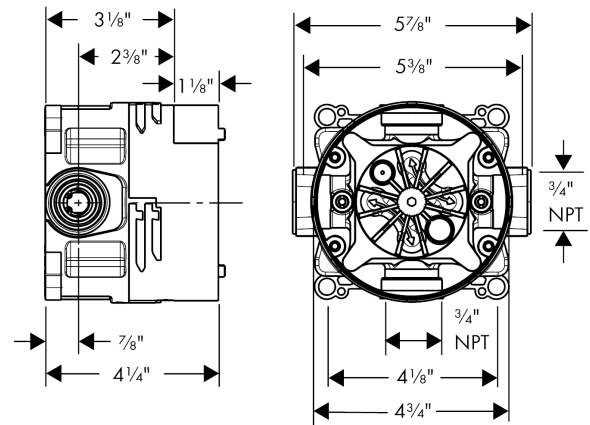

iBox universal
Rough, with Service Stops, 3/4"
 Finishes : n.a. Part no. : **01850181**

Description

Features

- 3/4" NPT
- 180° rotationally-symmetric installation
- Sound-decoupled installation

Item details

List Price \$ 198.00

Compliance

Product image

Scale drawing

iBox universal
Rough, with Service Stops, 3/4"
Finishes : n.a. Part no. : **01850181**

Exploded drawing

Year of production: >07/18

iBox universal
Rough, with Service Stops, 3/4"
 Finishes : n.a. Part no. : **01850181**

Spare parts list

Year of production: >07/18

Pos.	Description	Part no.	Price	PU
1	seal	97739000	-	1
2	displacing ring	98797000	-	1
3	reduction coupling	88751000	-	1
4	extension 25 mm	13595000	-	1

ShowerSelect S
Thermostatic Trim for 2 Functions, Round
 Product Finish: **matte black** Part no. : **15743671**

Description

Features

- Thermostatic cartridge, Start/stop cartridge
- Select push-button on/off control for 2 outlets
- Outlets may be operated simultaneously
- Flow: 8.0 GPM (30.3 L/Min) / 2.0 GPM (7.6 L/Min)
- Optimized for water-efficient shower products
- Anti-scald 100° safety stop
- Trim comes with Select buttons: handshower and Rain
- Optional accessory to limit total flow to 2.0 GPM @ 80 psi where required