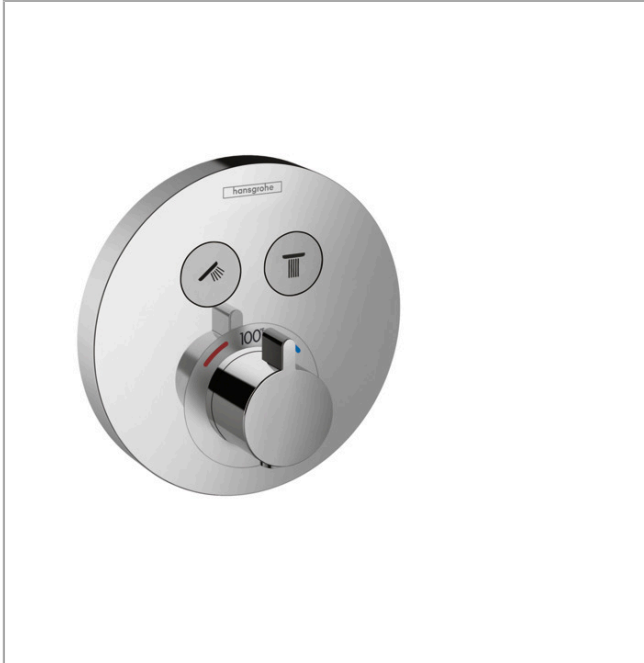

iBox universal
Rough, with Service Stops, 3/4"
 Finishes : n.a. Part no. : **01850181**

Description

Features

- 3/4" NPT
- 180° rotationally-symmetric installation
- Sound-decoupled installation

Item details

Description

Features

- Thermostatic cartridge, Start/stop cartridge
- Select push-button on/off control for 2 outlets
- Outlets may be operated simultaneously
- Flow: 8.0 GPM (30.3 L/Min) / 2.0 GPM (7.6 L/Min)
- Optimized for water-efficient shower products
- Anti-scald 100° safety stop
- Trim comes with Select buttons: handshower and Rain
- Optional accessory to limit total flow to 2.0 GPM @ 80 psi where required

Item details

List Price \$ 833.00

Technology

Compliance

Product image

Scale drawing

ShowerSelect S
Thermostatic Trim for 2 Functions, Round
 Product Finish: **chrome** Part no. : **15743001**

Exploded drawing