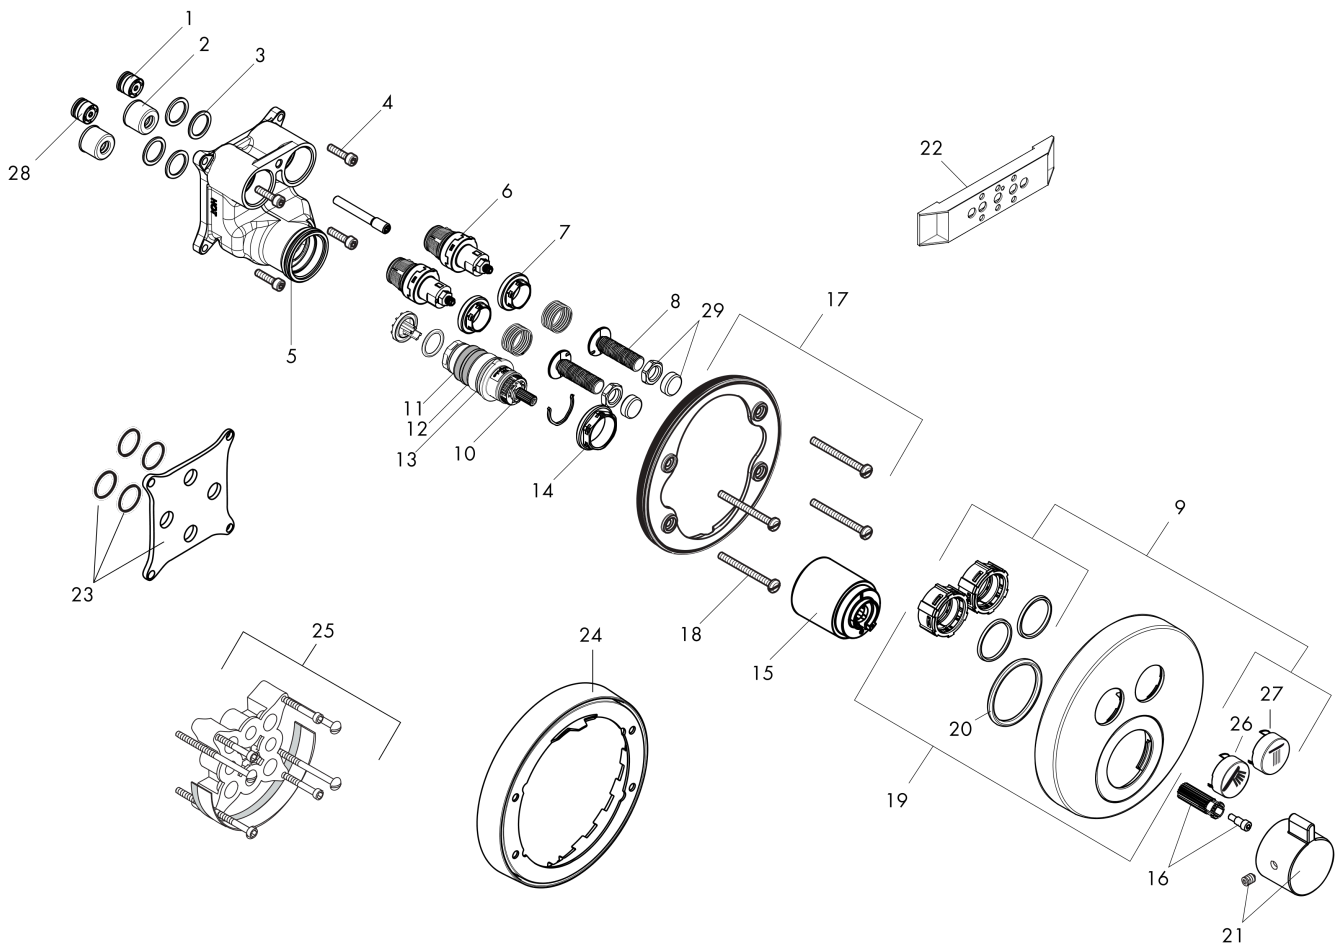

Spare parts list

Year of production: >07/18

Pos.	Description	Part no.	Price	PU
1	seal	97739000	-	1
2	displacing ring	98797000	-	1
3	reduction coupling	88751000	-	1
4	extension 25 mm	13595000	-	1

ShowerSelect S
Thermostatic Trim for 2 Functions, Round
 Product Finish: **chrome** Part no. : **15743001**

Item details

List Price \$ 833.00

Technology

Compliance

Product image

Scale drawing

ShowerSelect S
Thermostatic Trim for 2 Functions, Round
 Product Finish: **chrome** Part no. : **15743001**

Exploded drawing

Year of production: >12/14

ShowerSelect S

Thermostatic Trim for 2 Functions, Round

Product Finish: **chrome** Part no. : **15743001**

Spare parts list

Year of production: >12/14

Pos.	Description	Part no.	Price	PU
1	non return valve	97980000	-	1
2	noise reduction	94073000	-	1
3	O-ring 16x2	98133000	-	1
4	set of screws	96525000	-	1
5	O-ring 36x2	98156000	-	1
6	shut off unit	95758000	-	1
7	nut	98368000	-	1
8	Select-adapter	92219000	-	1
9	set of symbols	92218000	-	1
10	thermostat cartridge	98282000	-	1
11	O-ring 20x1,5	98197000	-	1
12	O-ring 25x1,5	98146000	-	1
13	O-ring 25x2,5	92146000	-	1
14	nut	98913000	-	1
15	sleeve	92216000	-	1
16	handle fixing set	95843000	-	1
17	holder for escutcheon	98793000	-	1
18	set of fixing screws	96454000	-	1
19	escutcheon Ø 150 mm	92325001	-	1
20	O-ring 44x4	98471000	-	1
21	handle for thermostat	92215001	-	1
22	fit-up aid	92540000	-	1
23	compensation set 1°	95521000	-	1
24	extension 22 mm (Ø 150 mm)	13597000	-	1
25	extension 25 mm	13595000	-	1
26	symbol handshower	93573880	-	1
27	symbol head shower Rain small	93572880	-	1
28	non return valve (pressure-resistant up to 2 MPa)	92594000	-	1
29	nut and flange	92696000	-	1
a	Grease	90920000	-	1
b	symbol head shower Rain large	93571880	-	1
c	symbol Flood jet	93574880	-	1
d	symbol Whirl	93575880	-	1
e	symbol Mono	93576880	-	1
f	symbol tub	93577880	-	1
g	symbol body shower	93578880	-	1
h	symbol ON/OFF	93579880	-	1
i	pushbutton	93955880	-	1