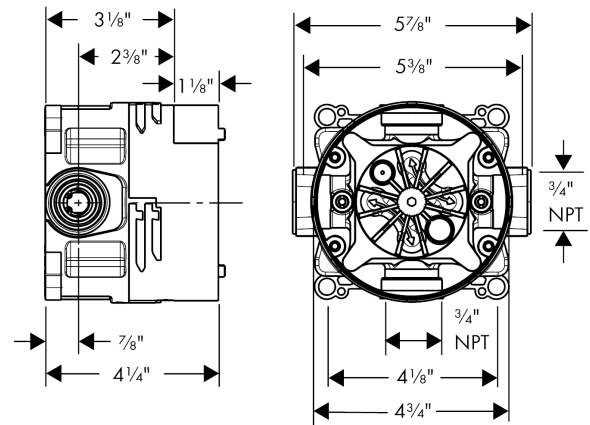

List Price \$ 198.00

Compliance

Product image

Scale drawing

iBox universal
Rough, with Service Stops, 3/4"
Finishes : n.a. Part no. : **01850181**

Exploded drawing

Year of production: >07/18

iBox universal
Rough, with Service Stops, 3/4"
 Finishes : n.a. Part no. : **01850181**

Spare parts list

Year of production: >07/18

Pos.	Description	Part no.	Price	PU
1	seal	97739000	-	1
2	displacing ring	98797000	-	1
3	reduction coupling	88751000	-	1
4	extension 25 mm	13595000	-	1

ShowerSelect S
Thermostatic Trim for 2 Functions, Round
 Product Finish: **chrome** Part no. : **15743001**

Description

Features

- Thermostatic cartridge, Start/stop cartridge
- Select push-button on/off control for 2 outlets
- Outlets may be operated simultaneously
- Flow: 8.0 GPM (30.3 L/Min) / 2.0 GPM (7.6 L/Min)
- Optimized for water-efficient shower products
- Anti-scald 100° safety stop
- Trim comes with Select buttons: handshower and Rain
- Optional accessory to limit total flow to 2.0 GPM @ 80 psi where required

Item details

List Price \$ 833.00

Technology

Compliance

Product image

Scale drawing

ShowerSelect S
Thermostatic Trim for 2 Functions, Round
 Product Finish: **chrome** Part no. : **15743001**

Exploded drawing