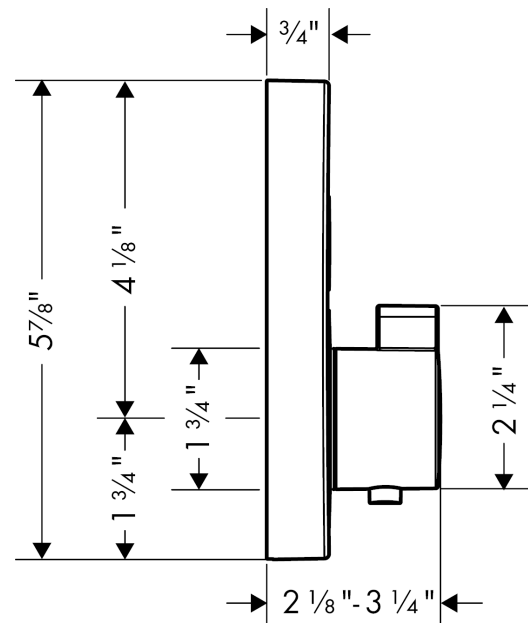

Spare parts list

Year of production: >07/18

Pos.	Description	Part no.	Price	PU
1	seal	97739000	-	1
2	displacing ring	98797000	-	1
3	reduction coupling	88751000	-	1
4	extension 25 mm	13595000	-	1

ShowerSelect S
Thermostatic Trim for 2 Functions, Round
 Product Finish: **chrome** Part no. : **15743001**

Item details

List Price \$ 833.00

Technology

Compliance

Product image

Scale drawing

ShowerSelect S
Thermostatic Trim for 2 Functions, Round
 Product Finish: **chrome** Part no. : **15743001**

Exploded drawing

Year of production: >12/14

ShowerSelect S

Thermostatic Trim for 2 Functions, Round

Product Finish: **chrome** Part no. : **15743001**

Spare parts list

Year of production: >12/14

Pos.	Description	Part no.	Price	PU
1	non return valve	97980000	-	1
2	noise reduction	94073000	-	1
3	O-ring 16x2	98133000	-	1
4	set of screws	96525000	-	1
5	O-ring 36x2	98156000	-	1
6	shut off unit	95758000	-	1
7	nut	98368000	-	1
8	Select-adapter	92219000	-	1
9	set of symbols	92218000	-	1
10	thermostat cartridge	98282000	-	1
11	O-ring 20x1,5	98197000	-	1
12	O-ring 25x1,5	98146000	-	1
13	O-ring 25x2,5	92146000	-	1
14	nut	98913000	-	1
15	sleeve	92216000	-	1
16	handle fixing set	95843000	-	1
17	holder for escutcheon	98793000	-	1
18	set of fixing screws	96454000	-	1
19	escutcheon Ø 150 mm	92325001	-	1
20	O-ring 44x4	98471000	-	1
21	handle for thermostat	92215001	-	1
22	fit-up aid	92540000	-	1
23	compensation set 1°	95521000	-	1
24	extension 22 mm (Ø 150 mm)	13597000	-	1
25	extension 25 mm	13595000	-	1
26	symbol handshower	93573880	-	1
27	symbol head shower Rain small	93572880	-	1
28	non return valve (pressure-resistant up to 2 MPa)	92594000	-	1
29	nut and flange	92696000	-	1
a	Grease	90920000	-	1
b	symbol head shower Rain large	93571880	-	1
c	symbol Flood jet	93574880	-	1
d	symbol Whirl	93575880	-	1
e	symbol Mono	93576880	-	1
f	symbol tub	93577880	-	1
g	symbol body shower	93578880	-	1
h	symbol ON/OFF	93579880	-	1
i	pushbutton	93955880	-	1