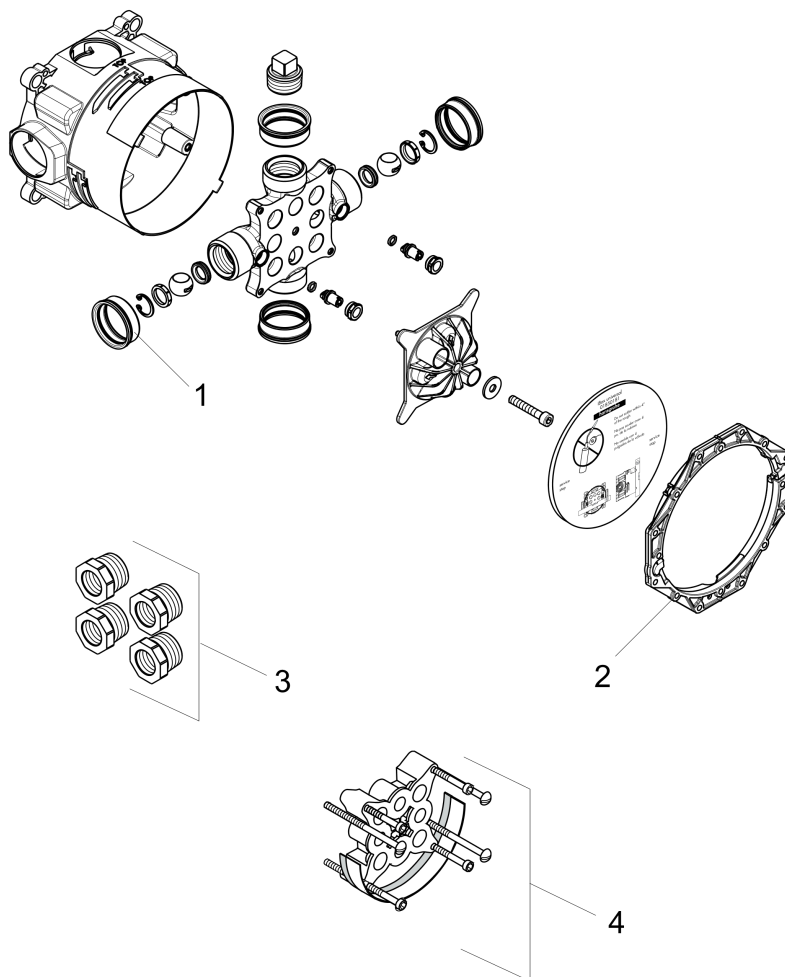

iBox universal
Rough, with Service Stops, 3/4"
 Finishes : n.a. Part no. : **01850181**

Description

Features

- 3/4" NPT
- 180° rotationally-symmetric installation
- Sound-decoupled installation

Item details

List Price \$ 198.00

Compliance

Product image

Scale drawing

iBox universal
Rough, with Service Stops, 3/4"
Finishes : n.a. Part no. : **01850181**

Exploded drawing

Year of production: >07/18

iBox universal
Rough, with Service Stops, 3/4"
 Finishes : n.a. Part no. : **01850181**

Spare parts list

Year of production: >07/18

Pos.	Description	Part no.	Price	PU
1	seal	97739000	-	1
2	displacing ring	98797000	-	1
3	reduction coupling	88751000	-	1
4	extension 25 mm	13595000	-	1

ShowerSelect S

Thermostatic Trim for 2 Functions, Round

Product Finish: **brushed black chrome** Part no. : **15743341**

Description

Features

- Thermostatic cartridge, Start/stop cartridge
- Select push-button on/off control for 2 outlets
- Outlets may be operated simultaneously
- Flow: 8.0 GPM (30.3 L/Min) / 2.0 GPM (7.6 L/Min)
- Optimized for water-efficient shower products
- Anti-scald 100° safety stop
- Trim comes with Select buttons: handshower and Rain
- Optional accessory to limit total flow to 2.0 GPM @ 80 psi where required