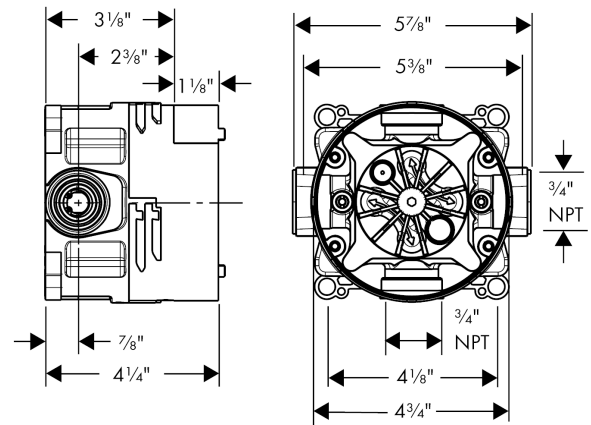

iBox universal
Rough, with Service Stops, 3/4"
 Finishes : n.a. Part no. : **01850181**

Description

Features

- 3/4" NPT
- 180° rotationally-symmetric installation
- Sound-decoupled installation

Item details

List Price \$ 198.00

Compliance

Product image

Scale drawing

iBox universal
Rough, with Service Stops, 3/4"
Finishes : n.a. Part no. : **01850181**

Exploded drawing

Year of production: >07/18

iBox universal
Rough, with Service Stops, 3/4"
 Finishes : n.a. Part no. : **01850181**

Spare parts list

Year of production: >07/18

Pos.	Description	Part no.	Price	PU
1	seal	97739000	-	1
2	displacing ring	98797000	-	1
3	reduction coupling	88751000	-	1
4	extension 25 mm	13595000	-	1

ShowerSelect S

Thermostatic Trim for 2 Functions, Round

Product Finish: **brushed black chrome** Part no. : **15743341**

Description

Features

- Thermostatic cartridge, Start/stop cartridge
- Select push-button on/off control for 2 outlets
- Outlets may be operated simultaneously
- Flow: 8.0 GPM (30.3 L/Min) / 2.0 GPM (7.6 L/Min)
- Optimized for water-efficient shower products
- Anti-scald 100° safety stop
- Trim comes with Select buttons: handshower and Rain
- Optional accessory to limit total flow to 2.0 GPM @ 80 psi where required