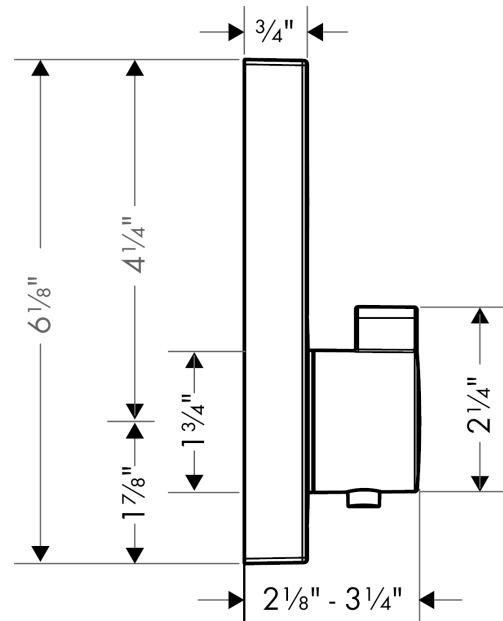

ShowerSelect
Thermostatic Trim for 2 Functions, Square
 Product Finish: **matte white** Part no. : **15763701**

Description

Features

- Thermostatic cartridge, Start/stop cartridge
- Select push-button on/off control for 2 outlets
- Outlets may be operated simultaneously
- Flow: 8.0 GPM (30.3 L/Min) / 2.0 GPM (7.6 L/Min)
- Optimized for water-efficient shower products
- Anti-scald 100° safety stop
- Trim comes with Select buttons: handshower and Rain
- Optional accessory to limit total flow to 2.0 GPM @ 80 psi where required

Item details

List Price \$ 1,099.00

Technology

Compliance

Product image

Scale drawing

iBox universal
Rough, with Service Stops, 3/4"
 Finishes : n.a. Part no. : **01850181**

Description

Features

- 3/4" NPT
- 180° rotationally-symmetric installation
- Sound-decoupled installation

Item details

List Price \$ 198.00

Compliance

Product image

Scale drawing

iBox universal
Rough, with Service Stops, 3/4"
Finishes : n.a. Part no. : **01850181**

Exploded drawing

Year of production: >07/18

iBox universal
Rough, with Service Stops, 3/4"
 Finishes : n.a. Part no. : **01850181**

Spare parts list

Year of production: >07/18

Pos.	Description	Part no.	Price	PU
1	seal	97739000	-	1
2	displacing ring	98797000	-	1
3	reduction coupling	88751000	-	1
4	extension 25 mm	13595000	-	1