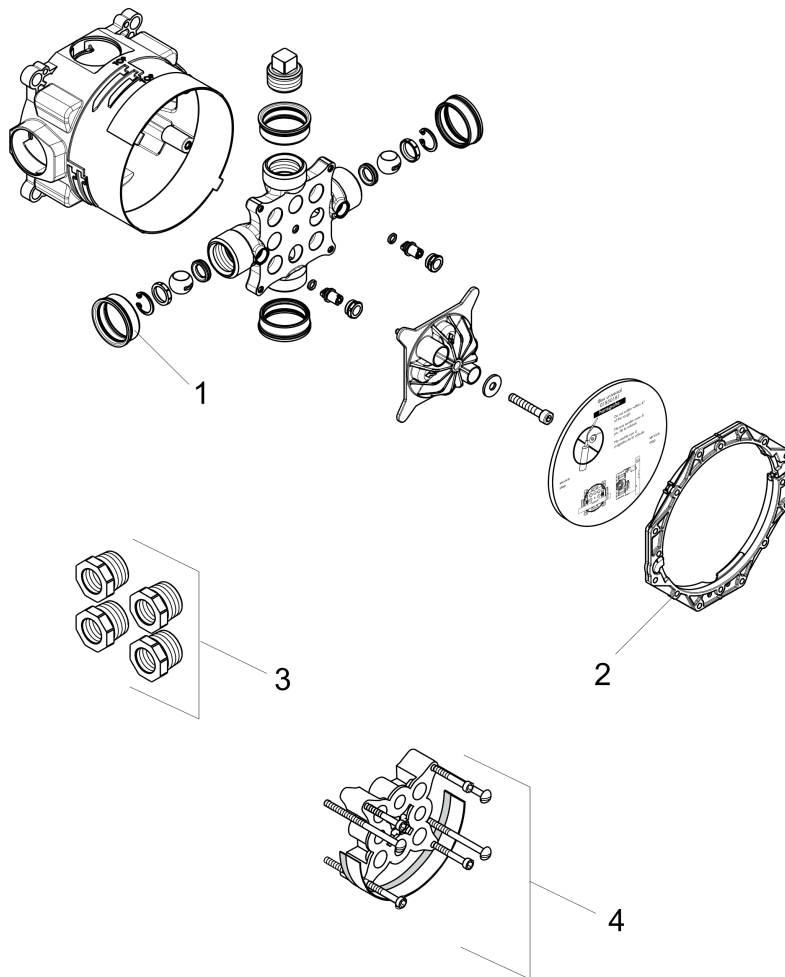

ShowerSelect
Thermostatic Trim for 2 Functions, Square
 Product Finish: **matte white** Part no. : **15763701**

Description

Features

- Thermostatic cartridge, Start/stop cartridge
- Select push-button on/off control for 2 outlets
- Outlets may be operated simultaneously
- Flow: 8.0 GPM (30.3 L/Min) / 2.0 GPM (7.6 L/Min)
- Optimized for water-efficient shower products
- Anti-scald 100° safety stop
- Trim comes with Select buttons: handshower and Rain
- Optional accessory to limit total flow to 2.0 GPM @ 80 psi where required

Item details

List Price \$ 1,099.00

Technology

Compliance

Product image

Scale drawing

iBox universal
Rough, with Service Stops, 3/4"
 Finishes : n.a. Part no. : **01850181**

Description

Features

- 3/4" NPT
- 180° rotationally-symmetric installation
- Sound-decoupled installation

Item details

List Price \$ 198.00

Compliance

Product image

Scale drawing

iBox universal
Rough, with Service Stops, 3/4"
Finishes : n.a. Part no. : **01850181**

Exploded drawing

Year of production: >07/18

iBox universal
Rough, with Service Stops, 3/4"
 Finishes : n.a. Part no. : **01850181**

Spare parts list

Year of production: >07/18

Pos.	Description	Part no.	Price	PU
1	seal	97739000	-	1
2	displacing ring	98797000	-	1
3	reduction coupling	88751000	-	1
4	extension 25 mm	13595000	-	1