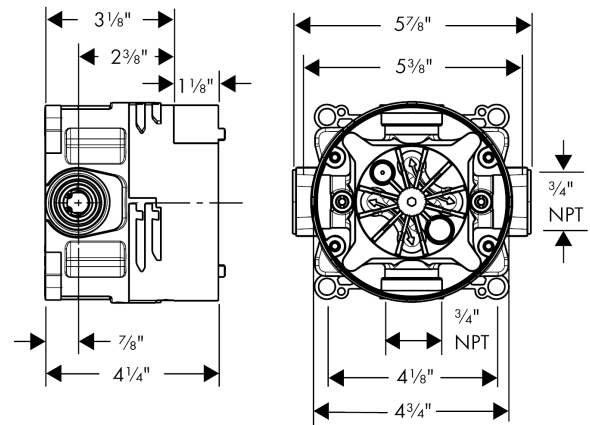

ShowerSelect
Thermostatic Trim for 2 Functions, Square
 Product Finish: **matte white** Part no. : **15763701**

Description

Features

- Thermostatic cartridge, Start/stop cartridge
- Select push-button on/off control for 2 outlets
- Outlets may be operated simultaneously
- Flow: 8.0 GPM (30.3 L/Min) / 2.0 GPM (7.6 L/Min)
- Optimized for water-efficient shower products
- Anti-scald 100° safety stop
- Trim comes with Select buttons: handshower and Rain
- Optional accessory to limit total flow to 2.0 GPM @ 80 psi where required

Item details

List Price \$ 1,099.00

Technology

Compliance

Product image

Scale drawing

iBox universal
Rough, with Service Stops, 3/4"
 Finishes : n.a. Part no. : **01850181**

Description

Features

- 3/4" NPT
- 180° rotationally-symmetric installation
- Sound-decoupled installation

Item details

List Price \$ 198.00

Compliance

Product image

Scale drawing

iBox universal
Rough, with Service Stops, 3/4"
Finishes : n.a. Part no. : **01850181**

Exploded drawing

Year of production: >07/18

iBox universal
Rough, with Service Stops, 3/4"
 Finishes : n.a. Part no. : **01850181**

Spare parts list

Year of production: >07/18

Pos.	Description	Part no.	Price	PU
1	seal	97739000	-	1
2	displacing ring	98797000	-	1
3	reduction coupling	88751000	-	1
4	extension 25 mm	13595000	-	1