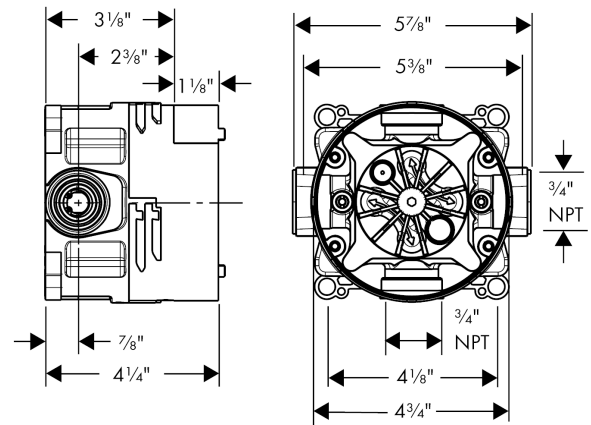

List Price \$ 198.00

Compliance

Product image

Scale drawing

iBox universal
Rough, with Service Stops, 3/4"
Finishes : n.a. Part no. : **01850181**

Exploded drawing

Year of production: >07/18

iBox universal
Rough, with Service Stops, 3/4"
 Finishes : n.a. Part no. : **01850181**

Spare parts list

Year of production: >07/18

Pos.	Description	Part no.	Price	PU
1	seal	97739000	-	1
2	displacing ring	98797000	-	1
3	reduction coupling	88751000	-	1
4	extension 25 mm	13595000	-	1

ShowerSelect
Thermostatic Trim for 2 Functions, Square
 Finishes : **brushed nickel** Part no. : **15763821**

Description

Features

- Select push-button on/off control for 2 outlets
- Outlets may be operated simultaneously
- Flow: 8.0 GPM (30.3 L/Min) / 2.0 GPM (7.6 L/Min)
- Thermostatic cartridge, Start/stop cartridge
- Anti-scald 100° safety stop
- Optimized for water-efficient shower products
- Trim comes with Select buttons: handshower and Rain
- Optional accessory to limit total flow to 2.0 GPM @ 80 psi where required

Item details

List Price \$ 1,049.00

Technology

Compliance

Product image

Scale drawing

ShowerSelect
Thermostatic Trim for 2 Functions, Square
 Finishes : **brushed nickel** Part no. : **15763821**

Exploded drawing