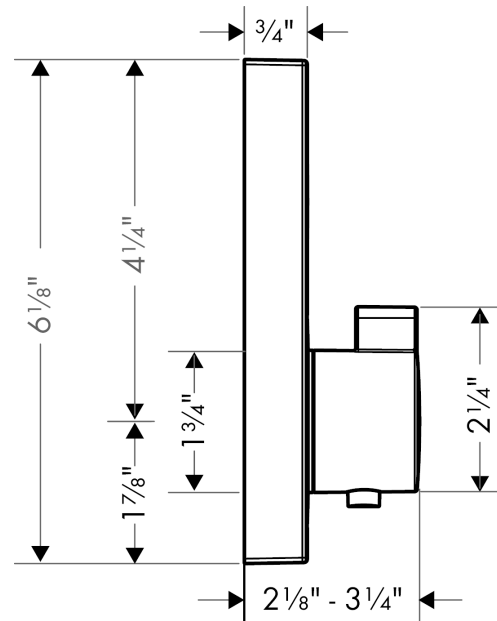

Spare parts list

Year of production: >07/18

Pos.	Description	Part no.	Price	PU
1	seal	97739000	-	1
2	displacing ring	98797000	-	1
3	reduction coupling	88751000	-	1
4	extension 25 mm	13595000	-	1

ShowerSelect
Thermostatic Trim for 2 Functions, Square
 Finishes : **brushed nickel** Part no. : **15763821**

Item details

List Price \$ 1,049.00

Technology

Compliance

Product image

Scale drawing

ShowerSelect
Thermostatic Trim for 2 Functions, Square
 Finishes : **brushed nickel** Part no. : **15763821**

Exploded drawing

Year of production: >12/14

ShowerSelect

Thermostatic Trim for 2 Functions, Square

Finishes : **brushed nickel** Part no. : **15763821**

Spare parts list

Year of production: >12/14

Pos.	Description	Part no.	Price	PU
1	non return valve	97980000	-	1
2	noise reduction	94073000	-	1
3	O-ring 16x2	98133000	-	1
4	set of screws	96525000	-	1
5	O-ring 36x2	98156000	-	1
6	shut off unit	95758000	-	1
7	nut	98368000	-	1
8	Select-adapter	92219000	-	1
9	thermostat cartridge	98282000	-	1
10	O-ring 20x1,5	98197000	-	1
11	O-ring 25x1,5	98146000	-	1
12	O-ring 25x2,5	92146000	-	1
13	nut	98913000	-	1
14	sleeve	92216820	-	1
15	handle fixing set	95843000	-	1
16	holder for escutcheon	98793000	-	1
17	set of fixing screws	96454000	-	1
18	escutcheon 155 / 155 mm	92217821	-	1
19	O-ring 44x4	98471000	-	1
20	handle for thermostat	92215821	-	1
21	fit-up aid	92540000	-	1
22	non return valve (pressure-resistant up to 2 MPa)	92594000	-	1
23	nut and flange	92696000	-	1
24	compensation set 1°	95521000	-	1
25	extension 25 mm	13595000	-	1
26	extension 22 mm	13593820	-	1
a	shut off unit (special)	92361000	-	1
b	Grease	90920000	-	1