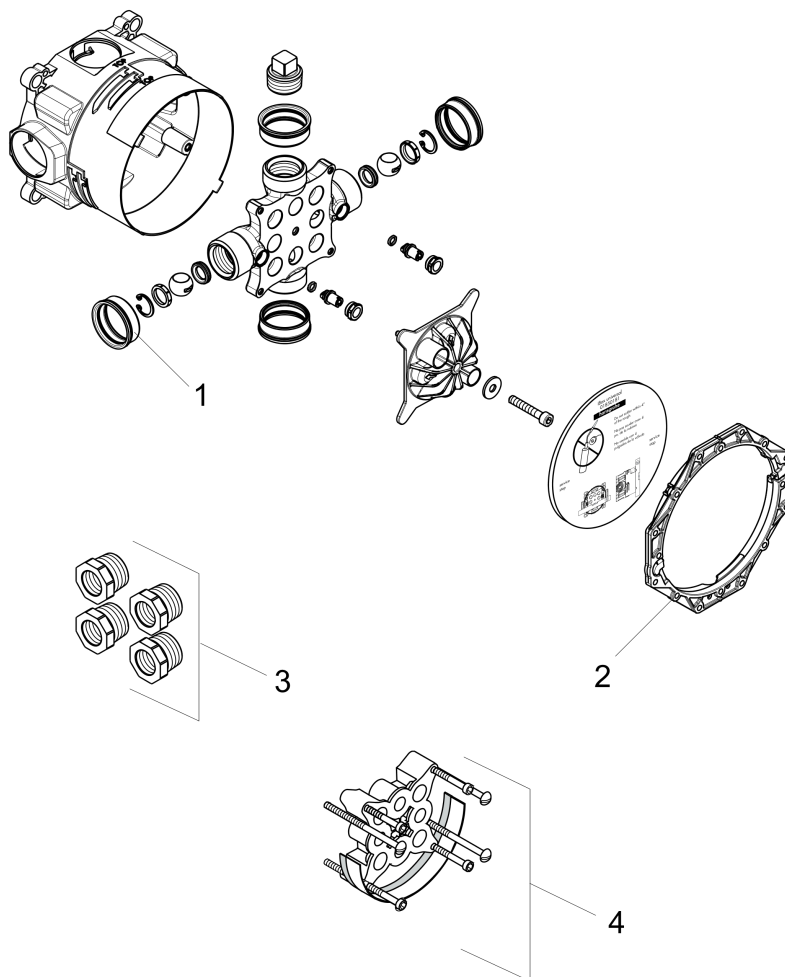

List Price \$ 198.00

Compliance

Product image

Scale drawing

iBox universal
Rough, with Service Stops, 3/4"
Finishes : n.a. Part no. : **01850181**

Exploded drawing

Year of production: >07/18

iBox universal
Rough, with Service Stops, 3/4"
 Finishes : n.a. Part no. : **01850181**

Spare parts list

Year of production: >07/18

Pos.	Description	Part no.	Price	PU
1	seal	97739000	-	1
2	displacing ring	98797000	-	1
3	reduction coupling	88751000	-	1
4	extension 25 mm	13595000	-	1

ShowerSelect
Thermostatic Trim for 2 Functions, Square
 Finishes : **brushed nickel** Part no. : **15763821**

Description

Features

- Select push-button on/off control for 2 outlets
- Outlets may be operated simultaneously
- Flow: 8.0 GPM (30.3 L/Min) / 2.0 GPM (7.6 L/Min)
- Thermostatic cartridge, Start/stop cartridge
- Anti-scald 100° safety stop
- Optimized for water-efficient shower products
- Trim comes with Select buttons: handshower and Rain
- Optional accessory to limit total flow to 2.0 GPM @ 80 psi where required