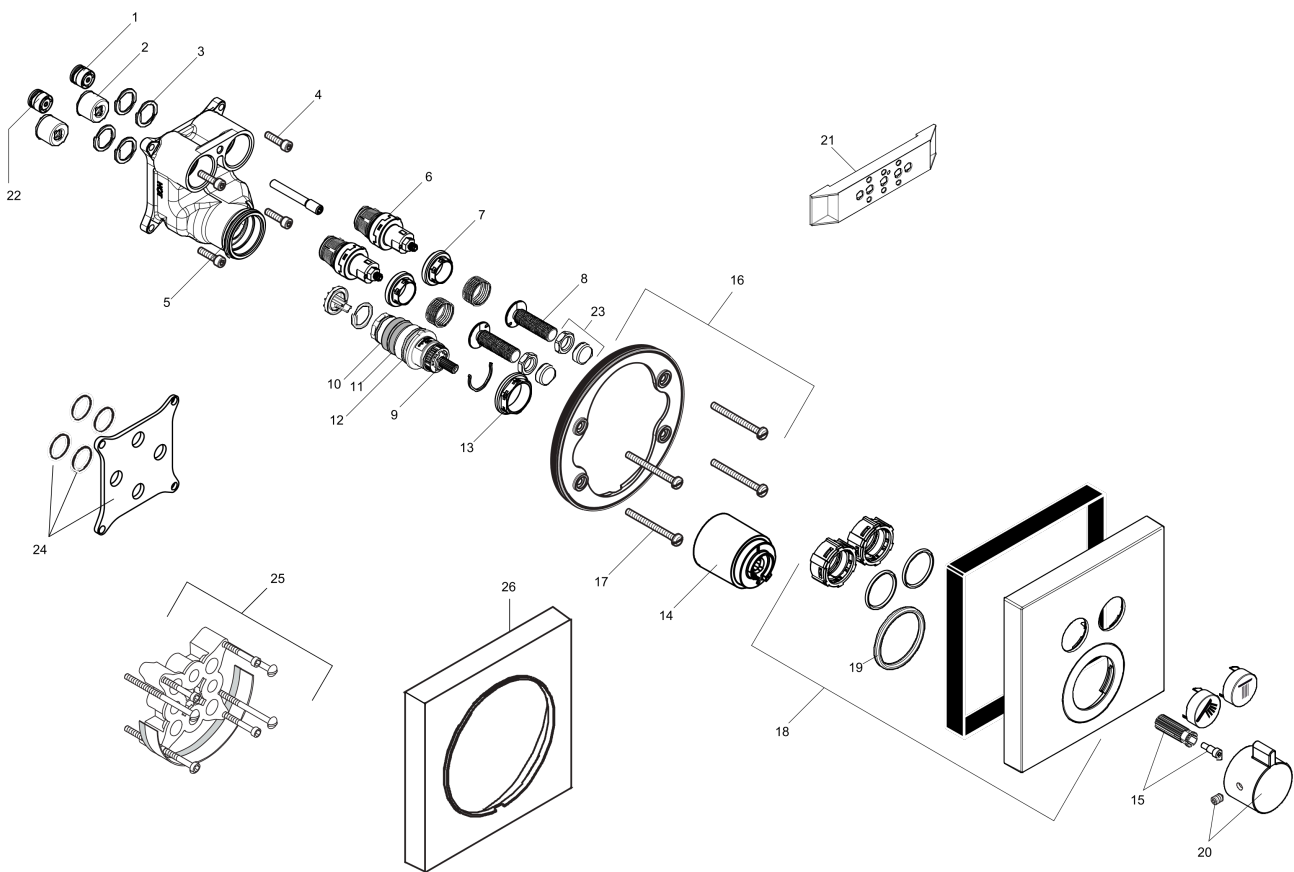

Description

Features

- Select push-button on/off control for 2 outlets
- Outlets may be operated simultaneously
- Flow: 8.0 GPM (30.3 L/Min) / 2.0 GPM (7.6 L/Min)
- Thermostatic cartridge, Start/stop cartridge
- Anti-scald 100° safety stop
- Optimized for water-efficient shower products
- Trim comes with Select buttons: handshower and Rain
- Optional accessory to limit total flow to 2.0 GPM @ 80 psi where required

Item details

List Price \$ 1,049.00

Technology

Compliance

Product image

Scale drawing

ShowerSelect
Thermostatic Trim for 2 Functions, Square
 Finishes : **brushed nickel** Part no. : **15763821**

Exploded drawing

Year of production: >12/14

ShowerSelect

Thermostatic Trim for 2 Functions, Square

Finishes : **brushed nickel** Part no. : **15763821**

Spare parts list

Year of production: >12/14

Pos.	Description	Part no.	Price	PU
1	non return valve	97980000	-	1
2	noise reduction	94073000	-	1
3	O-ring 16x2	98133000	-	1
4	set of screws	96525000	-	1
5	O-ring 36x2	98156000	-	1
6	shut off unit	95758000	-	1
7	nut	98368000	-	1
8	Select-adapter	92219000	-	1
9	thermostat cartridge	98282000	-	1
10	O-ring 20x1,5	98197000	-	1
11	O-ring 25x1,5	98146000	-	1
12	O-ring 25x2,5	92146000	-	1
13	nut	98913000	-	1
14	sleeve	92216820	-	1
15	handle fixing set	95843000	-	1
16	holder for escutcheon	98793000	-	1
17	set of fixing screws	96454000	-	1
18	escutcheon 155 / 155 mm	92217821	-	1
19	O-ring 44x4	98471000	-	1
20	handle for thermostat	92215821	-	1
21	fit-up aid	92540000	-	1
22	non return valve (pressure-resistant up to 2 MPa)	92594000	-	1
23	nut and flange	92696000	-	1
24	compensation set 1°	95521000	-	1
25	extension 25 mm	13595000	-	1
26	extension 22 mm	13593820	-	1
a	shut off unit (special)	92361000	-	1
b	Grease	90920000	-	1