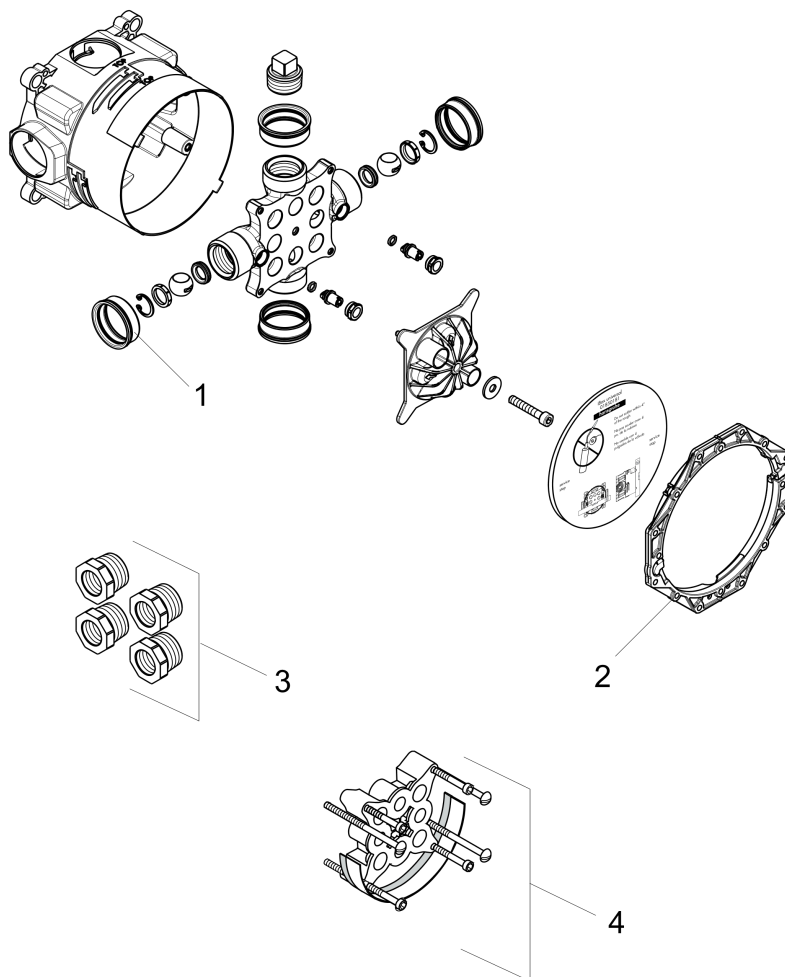

iBox universal
Rough, with Service Stops, 3/4"
 Finishes : n.a. Part no. : **01850181**

Description

Features

- 3/4" NPT
- 180° rotationally-symmetric installation
- Sound-decoupled installation

Item details

List Price \$ 198.00

Compliance

Product image

Scale drawing

iBox universal
Rough, with Service Stops, 3/4"
Finishes : n.a. Part no. : **01850181**

Exploded drawing

Year of production: >07/18

iBox universal
Rough, with Service Stops, 3/4"
 Finishes : n.a. Part no. : **01850181**

Spare parts list

Year of production: >07/18

Pos.	Description	Part no.	Price	PU
1	seal	97739000	-	1
2	displacing ring	98797000	-	1
3	reduction coupling	88751000	-	1
4	extension 25 mm	13595000	-	1

ShowerSelect

Thermostatic Trim for 2 Functions, Square

Finishes : **brushed bronze** Part no. : **15763141**

Description

Features

- Select push-button on/off control for 2 outlets
- Outlets may be operated simultaneously
- Flow: 8.0 GPM (30.3 L/Min) / 2.0 GPM (7.6 L/Min)
- Thermostatic cartridge, Start/stop cartridge
- Anti-scald 100° safety stop
- Optimized for water-efficient shower products
- Trim comes with Select buttons: handshower and Rain
- Optional accessory to limit total flow to 2.0 GPM @ 80 psi where required