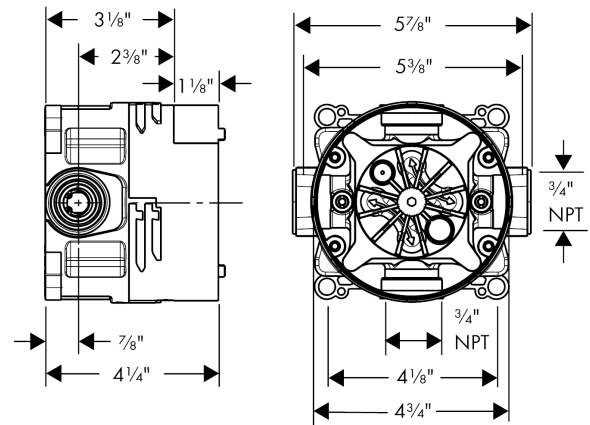

iBox universal
Rough, with Service Stops, 3/4"
 Finishes : n.a. Part no. : **01850181**

Description

Features

- 3/4" NPT
- 180° rotationally-symmetric installation
- Sound-decoupled installation

Item details

List Price \$ 198.00

Compliance

Product image

Scale drawing

iBox universal
Rough, with Service Stops, 3/4"
Finishes : n.a. Part no. : **01850181**

Exploded drawing

Year of production: >07/18

iBox universal
Rough, with Service Stops, 3/4"
 Finishes : n.a. Part no. : **01850181**

Spare parts list

Year of production: >07/18

Pos.	Description	Part no.	Price	PU
1	seal	97739000	-	1
2	displacing ring	98797000	-	1
3	reduction coupling	88751000	-	1
4	extension 25 mm	13595000	-	1

ShowerSelect

Thermostatic Trim for 2 Functions, Square

Finishes : **brushed bronze** Part no. : **15763141**

Description

Features

- Select push-button on/off control for 2 outlets
- Outlets may be operated simultaneously
- Flow: 8.0 GPM (30.3 L/Min) / 2.0 GPM (7.6 L/Min)
- Thermostatic cartridge, Start/stop cartridge
- Anti-scald 100° safety stop
- Optimized for water-efficient shower products
- Trim comes with Select buttons: handshower and Rain
- Optional accessory to limit total flow to 2.0 GPM @ 80 psi where required