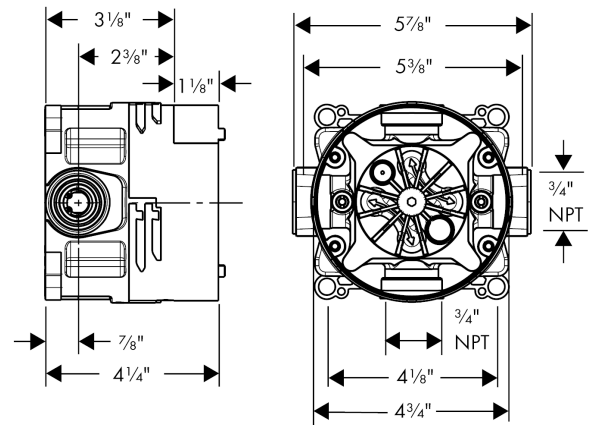

iBox universal
Rough, with Service Stops, 3/4"
 Finishes : n.a. Part no. : **01850181**

Description

Features

- 3/4" NPT
- 180° rotationally-symmetric installation
- Sound-decoupled installation

Item details

List Price \$ 198.00

Compliance

Product image

Scale drawing

iBox universal
Rough, with Service Stops, 3/4"
Finishes : n.a. Part no. : **01850181**

Exploded drawing

Year of production: >07/18

iBox universal
Rough, with Service Stops, 3/4"
 Finishes : n.a. Part no. : **01850181**

Spare parts list

Year of production: >07/18

Pos.	Description	Part no.	Price	PU
1	seal	97739000	-	1
2	displacing ring	98797000	-	1
3	reduction coupling	88751000	-	1
4	extension 25 mm	13595000	-	1

ShowerSelect
Thermostatic Trim for 2 Functions, Square
 Finishes : **matte black** Part no. : **15763671**

Description

Features

- Select push-button on/off control for 2 outlets
- Outlets may be operated simultaneously
- Flow: 8.0 GPM (30.3 L/Min) / 2.0 GPM (7.6 L/Min)
- Thermostatic cartridge, Start/stop cartridge
- Anti-scald 100° safety stop
- Optimized for water-efficient shower products
- Trim comes with Select buttons: handshower and Rain
- Optional accessory to limit total flow to 2.0 GPM @ 80 psi where required