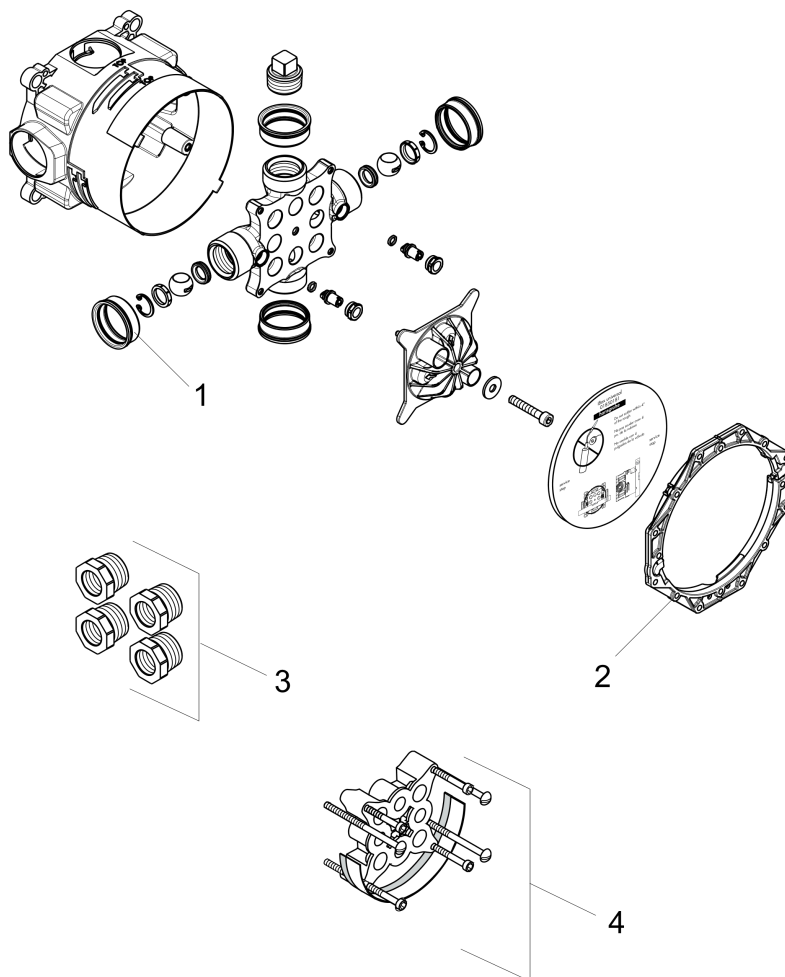

iBox universal
Rough, with Service Stops, 3/4"
 Finishes : n.a. Part no. : **01850181**

Description

Features

- 3/4" NPT
- 180° rotationally-symmetric installation
- Sound-decoupled installation

Item details

List Price \$ 198.00

Compliance

Product image

Scale drawing

iBox universal
Rough, with Service Stops, 3/4"
Finishes : n.a. Part no. : **01850181**

Exploded drawing

Year of production: >07/18

iBox universal
Rough, with Service Stops, 3/4"
 Finishes : n.a. Part no. : **01850181**

Spare parts list

Year of production: >07/18

Pos.	Description	Part no.	Price	PU
1	seal	97739000	-	1
2	displacing ring	98797000	-	1
3	reduction coupling	88751000	-	1
4	extension 25 mm	13595000	-	1

ShowerSelect
Thermostatic Trim for 2 Functions, Square
 Finishes : **matte black** Part no. : **15763671**

Description

Features

- Select push-button on/off control for 2 outlets
- Outlets may be operated simultaneously
- Flow: 8.0 GPM (30.3 L/Min) / 2.0 GPM (7.6 L/Min)
- Thermostatic cartridge, Start/stop cartridge
- Anti-scald 100° safety stop
- Optimized for water-efficient shower products
- Trim comes with Select buttons: handshower and Rain
- Optional accessory to limit total flow to 2.0 GPM @ 80 psi where required