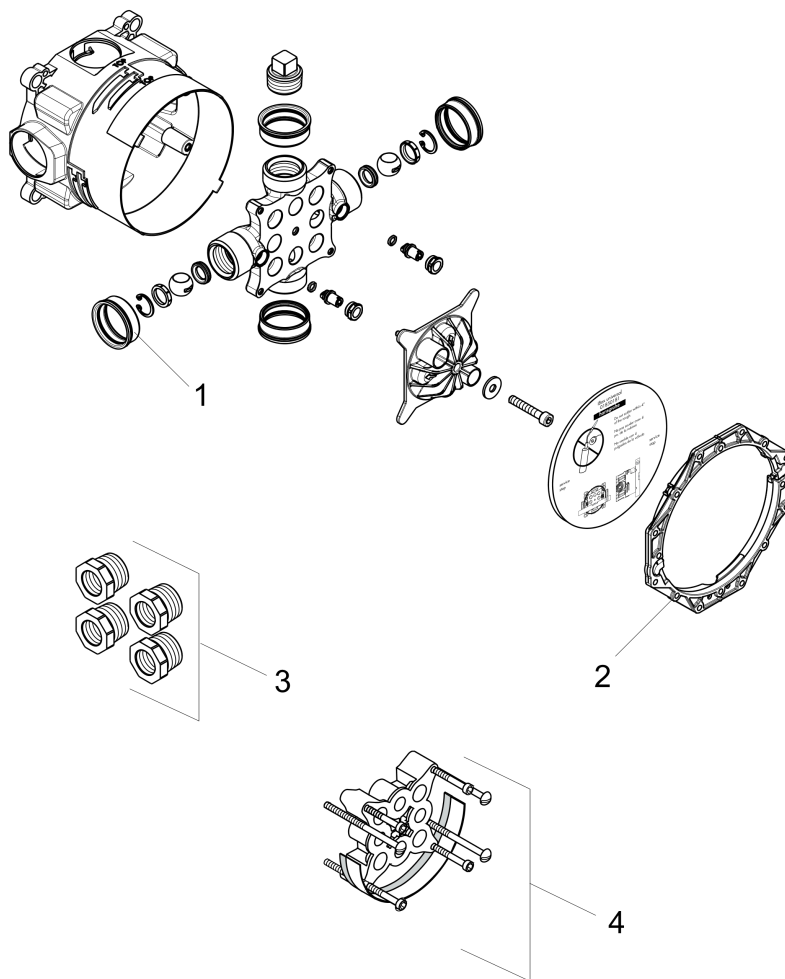

List Price \$ 198.00

Compliance

Product image

Scale drawing

iBox universal
Rough, with Service Stops, 3/4"
Finishes : n.a. Part no. : **01850181**

Exploded drawing

Year of production: >07/18

iBox universal
Rough, with Service Stops, 3/4"
 Finishes : n.a. Part no. : **01850181**

Spare parts list

Year of production: >07/18

Pos.	Description	Part no.	Price	PU
1	seal	97739000	-	1
2	displacing ring	98797000	-	1
3	reduction coupling	88751000	-	1
4	extension 25 mm	13595000	-	1

ShowerSelect
Thermostatic Trim for 2 Functions, Square
 Finishes : **brushed nickel** Part no. : **15763821**

Description

Features

- Select push-button on/off control for 2 outlets
- Outlets may be operated simultaneously
- Flow: 8.0 GPM (30.3 L/Min) / 2.0 GPM (7.6 L/Min)
- Thermostatic cartridge, Start/stop cartridge
- Anti-scald 100° safety stop
- Optimized for water-efficient shower products
- Trim comes with Select buttons: handshower and Rain
- Optional accessory to limit total flow to 2.0 GPM @ 80 psi where required