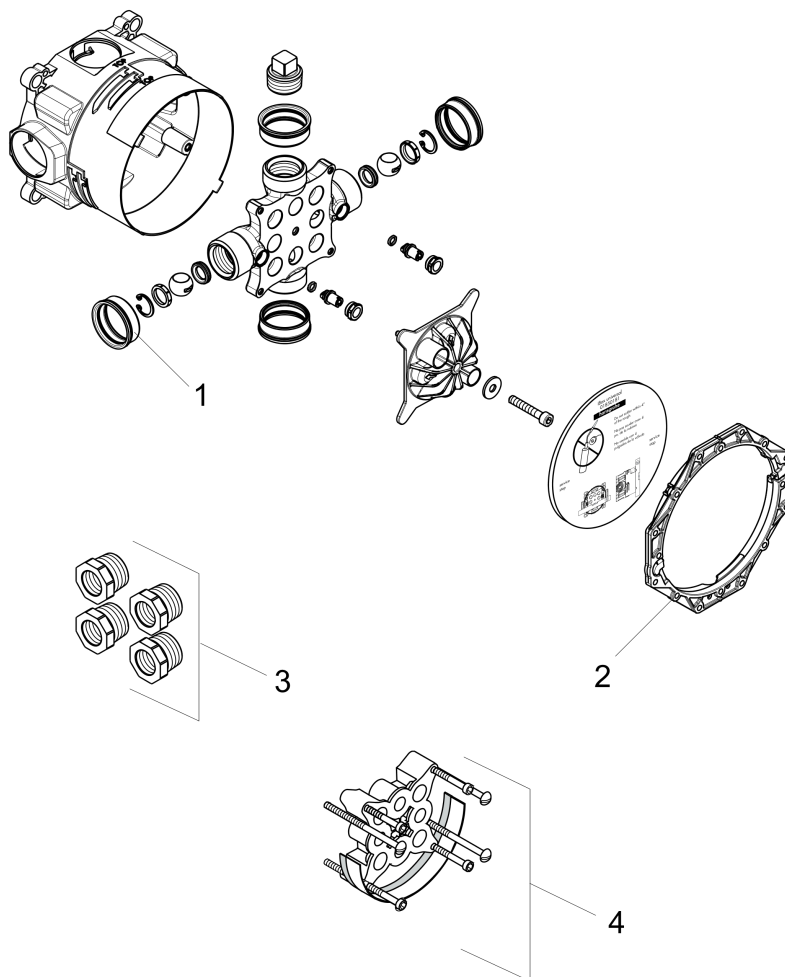

List Price \$ 198.00

Compliance

Product image

Scale drawing

iBox universal
Rough, with Service Stops, 3/4"
Finishes : n.a. Part no. : **01850181**

Exploded drawing

Year of production: >07/18

iBox universal
Rough, with Service Stops, 3/4"
 Finishes : n.a. Part no. : **01850181**

Spare parts list

Year of production: >07/18

Pos.	Description	Part no.	Price	PU
1	seal	97739000	-	1
2	displacing ring	98797000	-	1
3	reduction coupling	88751000	-	1
4	extension 25 mm	13595000	-	1

ShowerSelect
Thermostatic Trim for 2 Functions, Square
 Finishes : **chrome** Part no. : **15763001**

Description

Features

- Select push-button on/off control for 2 outlets
- Outlets may be operated simultaneously
- Flow: 8.0 GPM (30.3 L/Min) / 2.0 GPM (7.6 L/Min)
- Thermostatic cartridge, Start/stop cartridge
- Anti-scald 100° safety stop
- Optimized for water-efficient shower products
- Trim comes with Select buttons: handshower and Rain
- Optional accessory to limit total flow to 2.0 GPM @ 80 psi where required