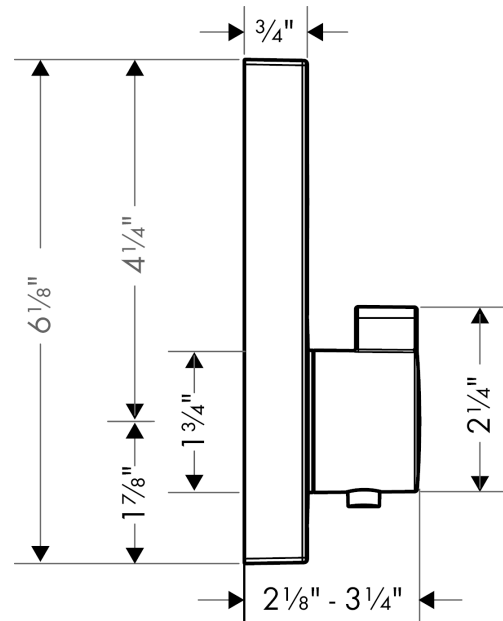

Spare parts list

Year of production: >07/18

Pos.	Description	Part no.	Price	PU
1	seal	97739000	-	1
2	displacing ring	98797000	-	1
3	reduction coupling	88751000	-	1
4	extension 25 mm	13595000	-	1

ShowerSelect
Thermostatic Trim for 2 Functions, Square
 Finishes : **chrome** Part no. : **15763001**

Item details

List Price \$ 795.00

Technology

Compliance

Product image

Scale drawing

ShowerSelect
Thermostatic Trim for 2 Functions, Square
 Finishes : **chrome** Part no. : **15763001**

Exploded drawing

Year of production: >12/14

ShowerSelect
Thermostatic Trim for 2 Functions, Square
 Finishes : **chrome** Part no. : **15763001**

Spare parts list

Year of production: >12/14

Pos.	Description	Part no.	Price	PU
1	non return valve	97980000	-	1
2	noise reduction	94073000	-	1
3	O-ring 16x2	98133000	-	1
4	set of screws	96525000	-	1
5	O-ring 36x2	98156000	-	1
6	shut off unit	95758000	-	1
7	nut	98368000	-	1
8	Select-adapter	92219000	-	1
9	thermostat cartridge	98282000	-	1
10	O-ring 20x1,5	98197000	-	1
11	O-ring 25x1,5	98146000	-	1
12	O-ring 25x2,5	92146000	-	1
13	nut	98913000	-	1
14	sleeve	92216000	-	1
15	handle fixing set	95843000	-	1
16	holder for escutcheon	98793000	-	1
17	set of fixing screws	96454000	-	1
18	escutcheon 155 / 155 mm	92217001	-	1
19	O-ring 44x4	98471000	-	1
20	handle for thermostat	92215001	-	1
21	fit-up aid	92540000	-	1
22	non return valve (pressure-resistant up to 2 MPa)	92594000	-	1
23	nut and flange	92696000	-	1
24	compensation set 1°	95521000	-	1
25	extension 25 mm	13595000	-	1
26	extension 22 mm	13593000	-	1
a	set of symbols	92218000	-	1
b	shut off unit (special)	92361000	-	1
c	Grease	90920000	-	1
d	symbol head shower Rain large	93571880	-	1
e	symbol head shower Rain small	93572880	-	1
f	symbol handshower	93573880	-	1
g	symbol Flood jet	93574880	-	1
h	symbol Whirl	93575880	-	1
i	symbol Mono	93576880	-	1
j	symbol tub	93577880	-	1
k	symbol body shower	93578880	-	1
l	symbol ON/OFF	93579880	-	1
m	pushbutton	93955880	-	1