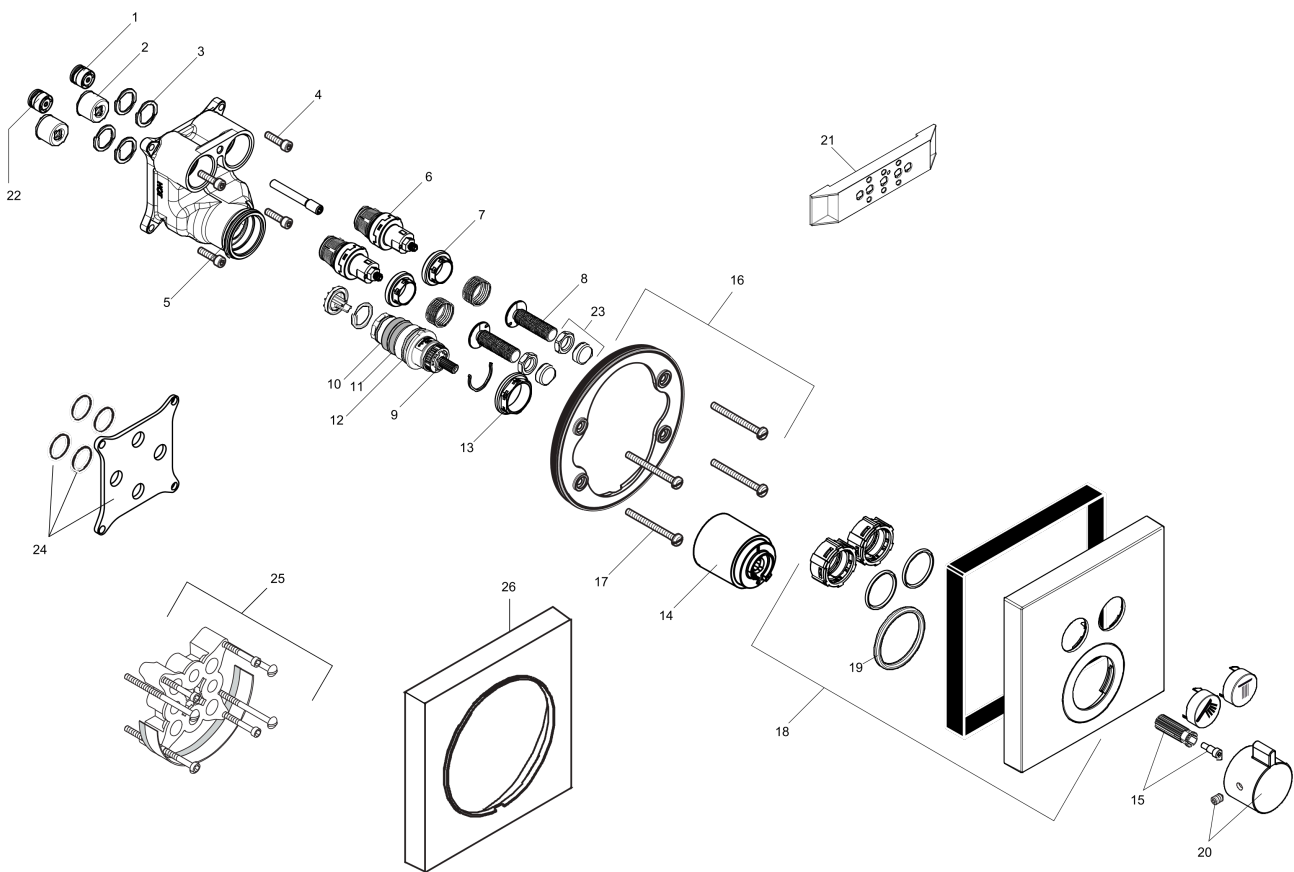

Item details

List Price \$ 795.00

Technology

Compliance

Product image

Scale drawing

ShowerSelect
Thermostatic Trim for 2 Functions, Square
 Finishes : **chrome** Part no. : **15763001**

Exploded drawing

Year of production: >12/14

ShowerSelect
Thermostatic Trim for 2 Functions, Square
 Finishes : **chrome** Part no. : **15763001**

Spare parts list

Year of production: >12/14

Pos.	Description	Part no.	Price	PU
1	non return valve	97980000	-	1
2	noise reduction	94073000	-	1
3	O-ring 16x2	98133000	-	1
4	set of screws	96525000	-	1
5	O-ring 36x2	98156000	-	1
6	shut off unit	95758000	-	1
7	nut	98368000	-	1
8	Select-adapter	92219000	-	1
9	thermostat cartridge	98282000	-	1
10	O-ring 20x1,5	98197000	-	1
11	O-ring 25x1,5	98146000	-	1
12	O-ring 25x2,5	92146000	-	1
13	nut	98913000	-	1
14	sleeve	92216000	-	1
15	handle fixing set	95843000	-	1
16	holder for escutcheon	98793000	-	1
17	set of fixing screws	96454000	-	1
18	escutcheon 155 / 155 mm	92217001	-	1
19	O-ring 44x4	98471000	-	1
20	handle for thermostat	92215001	-	1
21	fit-up aid	92540000	-	1
22	non return valve (pressure-resistant up to 2 MPa)	92594000	-	1
23	nut and flange	92696000	-	1
24	compensation set 1°	95521000	-	1
25	extension 25 mm	13595000	-	1
26	extension 22 mm	13593000	-	1
a	set of symbols	92218000	-	1
b	shut off unit (special)	92361000	-	1
c	Grease	90920000	-	1
d	symbol head shower Rain large	93571880	-	1
e	symbol head shower Rain small	93572880	-	1
f	symbol handshower	93573880	-	1
g	symbol Flood jet	93574880	-	1
h	symbol Whirl	93575880	-	1
i	symbol Mono	93576880	-	1
j	symbol tub	93577880	-	1
k	symbol body shower	93578880	-	1
l	symbol ON/OFF	93579880	-	1
m	pushbutton	93955880	-	1