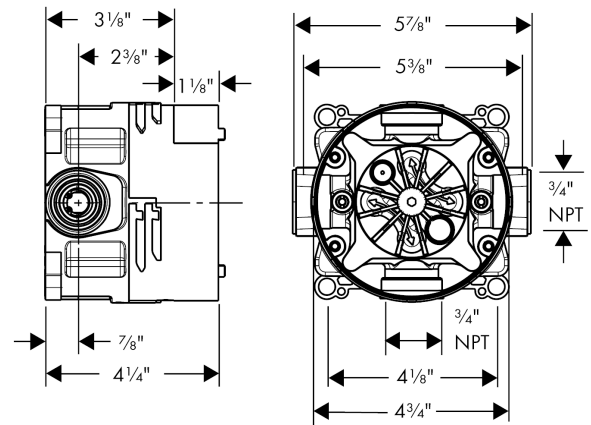

List Price \$ 198.00

Compliance

Product image

Scale drawing

iBox universal
Rough, with Service Stops, 3/4"
Finishes : n.a. Part no. : **01850181**

Exploded drawing

Year of production: >07/18

iBox universal
Rough, with Service Stops, 3/4"
 Finishes : n.a. Part no. : **01850181**

Spare parts list

Year of production: >07/18

Pos.	Description	Part no.	Price	PU
1	seal	97739000	-	1
2	displacing ring	98797000	-	1
3	reduction coupling	88751000	-	1
4	extension 25 mm	13595000	-	1

ShowerSelect
Thermostatic Trim for 2 Functions, Square
 Finishes : **chrome** Part no. : **15763001**

Description

Features

- Select push-button on/off control for 2 outlets
- Outlets may be operated simultaneously
- Flow: 8.0 GPM (30.3 L/Min) / 2.0 GPM (7.6 L/Min)
- Thermostatic cartridge, Start/stop cartridge
- Anti-scald 100° safety stop
- Optimized for water-efficient shower products
- Trim comes with Select buttons: handshower and Rain
- Optional accessory to limit total flow to 2.0 GPM @ 80 psi where required

Item details

List Price \$ 795.00

Technology

Compliance

Product image

Scale drawing

ShowerSelect
Thermostatic Trim for 2 Functions, Square
 Finishes : **chrome** Part no. : **15763001**

Exploded drawing