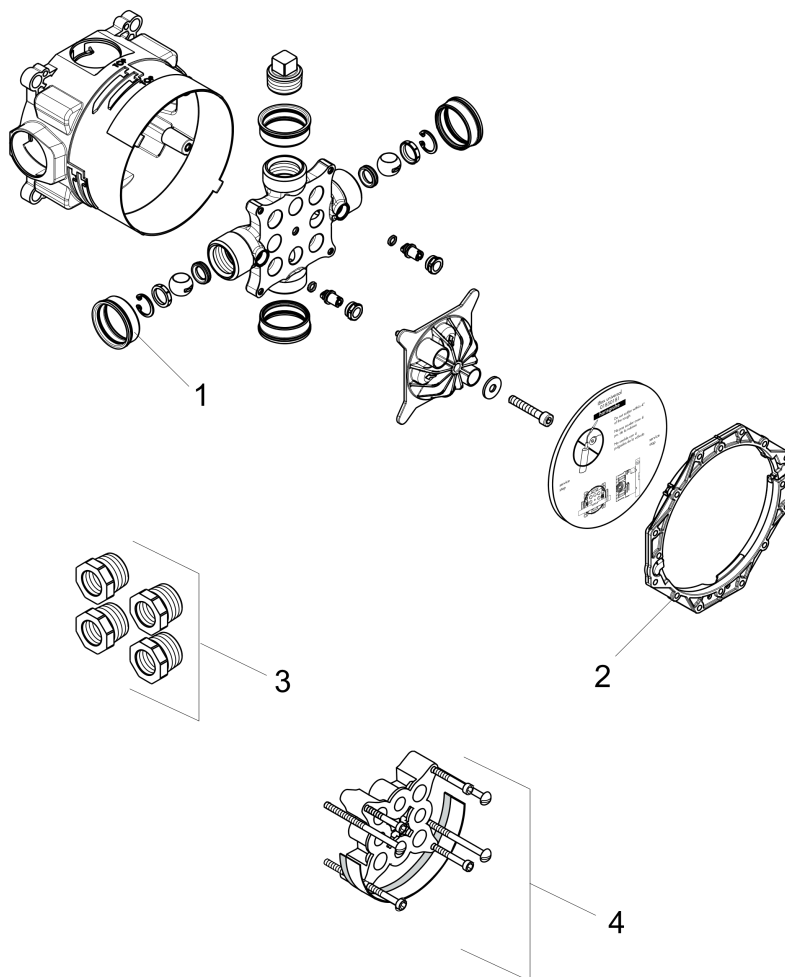

## Spare parts list

Year of production: >07/20

Pos.	Description	Part no.	Price	PU
1	handle fixing set	95843000	-	1
2	hollow set screw M4x5	92846000	-	1
3	adapter for handle	95252000	-	1
4	O-ring 44x4	98471000	-	1
5	O-ring 30x5	98153000	-	1
6	sleeve	92216000	-	1
7	sleeve	96446000	-	1
8	holder for escutcheon	98793000	-	1
9	set of fixing screws	96454000	-	1
10	nut	98913000	-	1
11	thermostat cartridge	98282000	-	1
12	O-ring 25x2,5	92146000	-	1
13	O-ring 25x1,5	98146000	-	1
14	O-ring 20x1,5	98197000	-	1
15	shut off unit right closing	94009000	-	1
16	O-ring 36x2	98156000	-	1
17	set of screws	96525000	-	1
18	O-ring 16x2	98133000	-	1
19	noise reduction	94073000	-	1
20	set of non return valves DW 15	97350000	-	1
21	escutcheon 155 / 155 mm	93242001	-	1
22	extension 22 mm	13593000	-	1
23	compensation set 1°	95521000	-	1
24	extension 25 mm	13595000	-	1
25	set of fixing screws	97747000	-	1

**iBox universal**  
**Rough, with Service Stops, 3/4"**  
 Finishes : n.a. Part no. : **01850181**

**Description**

**Features**

- 3/4" NPT
- 180° rotationally-symmetric installation
- Sound-decoupled installation

**Item details**

List Price \$ 198.00

**Compliance**

**Product image**

**Scale drawing**

**iBox universal**  
**Rough, with Service Stops, 3/4"**  
Finishes : n.a. Part no. : **01850181**

Exploded drawing

Year of production: >07/18

**iBox universal**  
**Rough, with Service Stops, 3/4"**  
 Finishes : n.a. Part no. : **01850181**

**Spare parts list**

Year of production: >07/18

<b>Pos.</b>	<b>Description</b>	<b>Part no.</b>	<b>Price</b>	<b>PU</b>
1	seal	97739000	-	1
2	displacing ring	98797000	-	1
3	reduction coupling	88751000	-	1
4	extension 25 mm	13595000	-	1