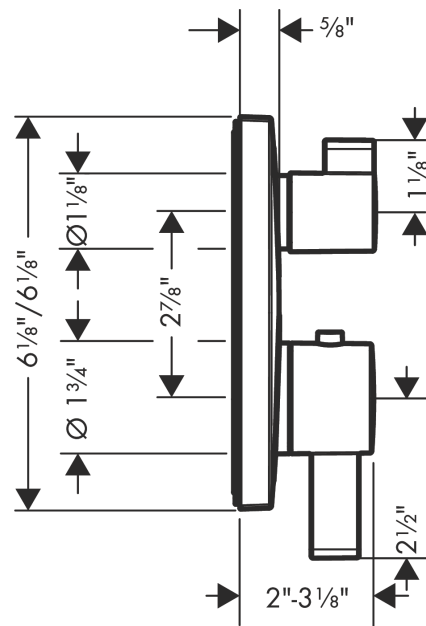

**Ecostat Square**  
**Thermostatic Trim with Volume Control**  
 Product Finish: **chrome** Part no. : **15712001**

**Description**

**Features**

- Volume control for 1 function
- Thermostatic cartridge, Ceramic cartridge
- Flow: 6.0 GPM (22.7 L/Min)
- Optimized for water-efficient shower products
- Anti-scald 100° safety stop
- EPD Thermostats

**Compliance / Sustainability**

**Product image**

**Scale drawing**

**Ecostat Square**  
**Thermostatic Trim with Volume Control**  
 Product Finish: **chrome** Part no. : **15712001**

**Exploded drawing**

**Item details**

List Price \$ 198.00

**Compliance**

**Product image**

**Scale drawing**

**iBox universal**  
**Rough, with Service Stops, 3/4"**  
Finishes : n.a. Part no. : **01850181**

Exploded drawing

Year of production: >07/18

**iBox universal**  
**Rough, with Service Stops, 3/4"**  
 Finishes : n.a. Part no. : **01850181**

**Spare parts list**

Year of production: >07/18

<b>Pos.</b>	<b>Description</b>	<b>Part no.</b>	<b>Price</b>	<b>PU</b>
1	seal	97739000	-	1
2	displacing ring	98797000	-	1
3	reduction coupling	88751000	-	1
4	extension 25 mm	13595000	-	1