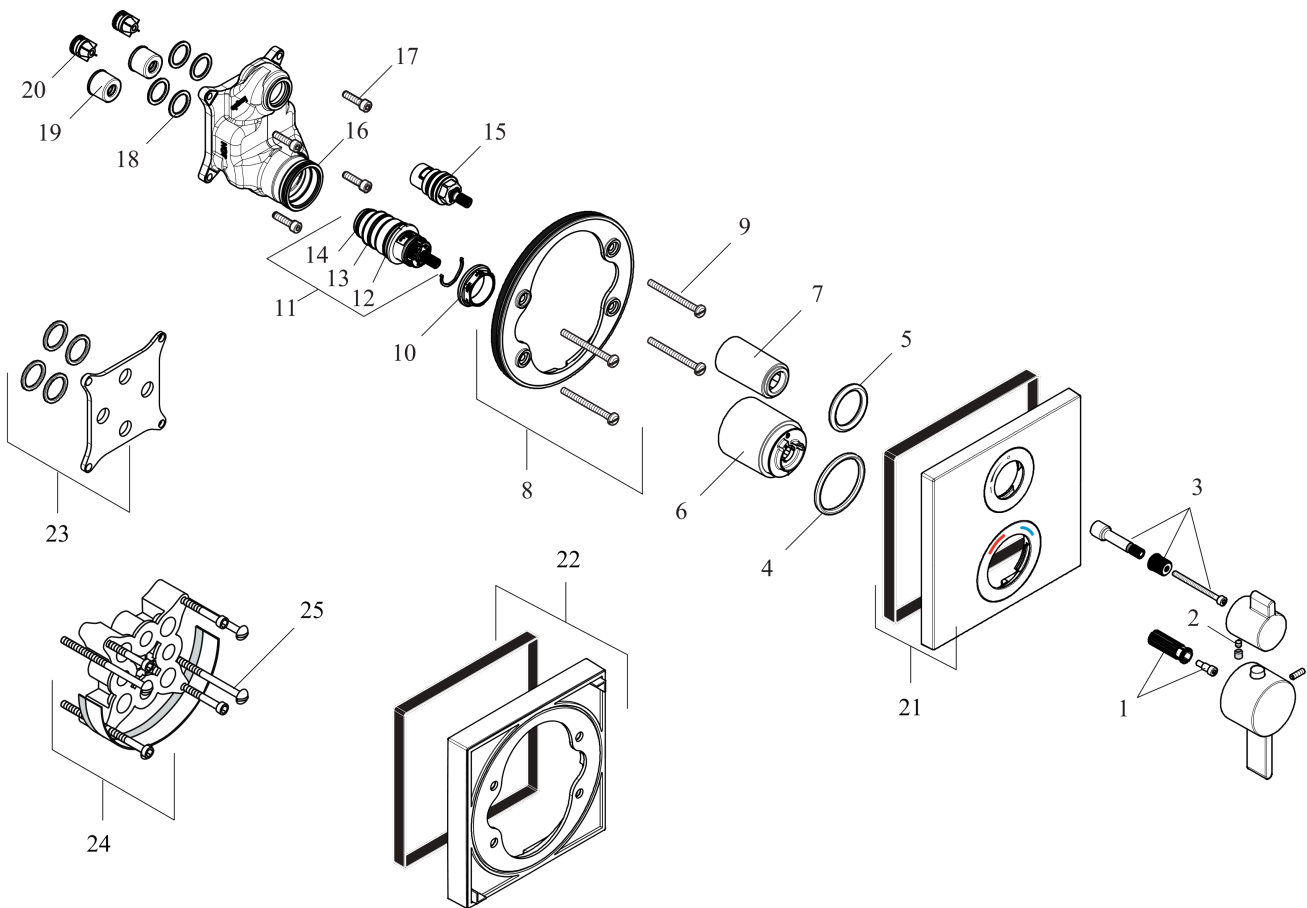

Ecostat Square
Thermostatic Trim with Volume Control
Product Finish: **chrome** Part no. : **15712001**

Exploded drawing

Year of production: >07/20

Ecostat Square
Thermostatic Trim with Volume Control
Product Finish: **chrome** Part no. : **15712001**

Spare parts list

Year of production: >07/20

Pos.	Description	Part no.	Price	PU
1	handle fixing set	95843000	-	1
2	hollow set screw M4x5	92846000	-	1
3	adapter for handle	95252000	-	1
4	O-ring 44x4	98471000	-	1
5	O-ring 30x5	98153000	-	1
6	sleeve	92216000	-	1
7	sleeve	96446000	-	1
8	holder for escutcheon	98793000	-	1
9	set of fixing screws	96454000	-	1
10	nut	98913000	-	1
11	thermostat cartridge	98282000	-	1
12	O-ring 25x2,5	92146000	-	1
13	O-ring 25x1,5	98146000	-	1
14	O-ring 20x1,5	98197000	-	1
15	shut off unit right closing	94009000	-	1
16	O-ring 36x2	98156000	-	1
17	set of screws	96525000	-	1
18	O-ring 16x2	98133000	-	1
19	noise reduction	94073000	-	1
20	set of non return valves DW 15	97350000	-	1
21	escutcheon 155 / 155 mm	93242001	-	1
22	extension 22 mm	13593000	-	1
23	compensation set 1°	95521000	-	1
24	extension 25 mm	13595000	-	1
25	set of fixing screws	97747000	-	1