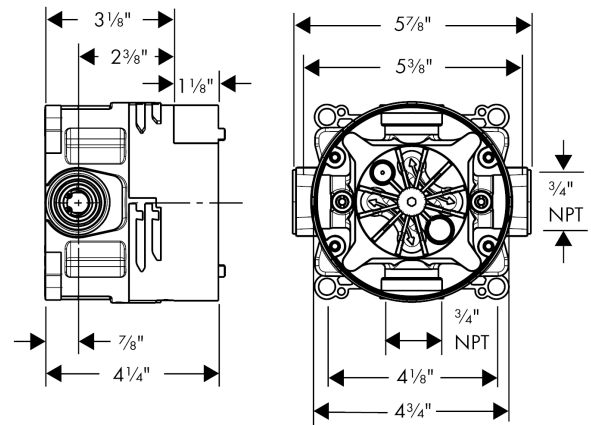

**Ecostat Square**  
**Thermostatic Trim with Volume Control**  
 Product Finish: **chrome** Part no. : **15712001**

**Description**

**Features**

- Volume control for 1 function
- Thermostatic cartridge, Ceramic cartridge
- Flow: 6.0 GPM (22.7 L/Min)
- Optimized for water-efficient shower products
- Anti-scald 100° safety stop
- EPD Thermostats

**iBox universal**  
**Rough, with Service Stops, 3/4"**  
 Finishes : n.a. Part no. : **01850181**

**Description**

**Features**

- 3/4" NPT
- 180° rotationally-symmetric installation
- Sound-decoupled installation

**Item details**

List Price \$ 198.00

**Compliance**

**Product image**

**Scale drawing**

**iBox universal**  
**Rough, with Service Stops, 3/4"**  
Finishes : n.a. Part no. : **01850181**

Exploded drawing

Year of production: >07/18

**iBox universal**  
**Rough, with Service Stops, 3/4"**  
 Finishes : n.a. Part no. : **01850181**

**Spare parts list**

Year of production: >07/18

<b>Pos.</b>	<b>Description</b>	<b>Part no.</b>	<b>Price</b>	<b>PU</b>
1	seal	97739000	-	1
2	displacing ring	98797000	-	1
3	reduction coupling	88751000	-	1
4	extension 25 mm	13595000	-	1