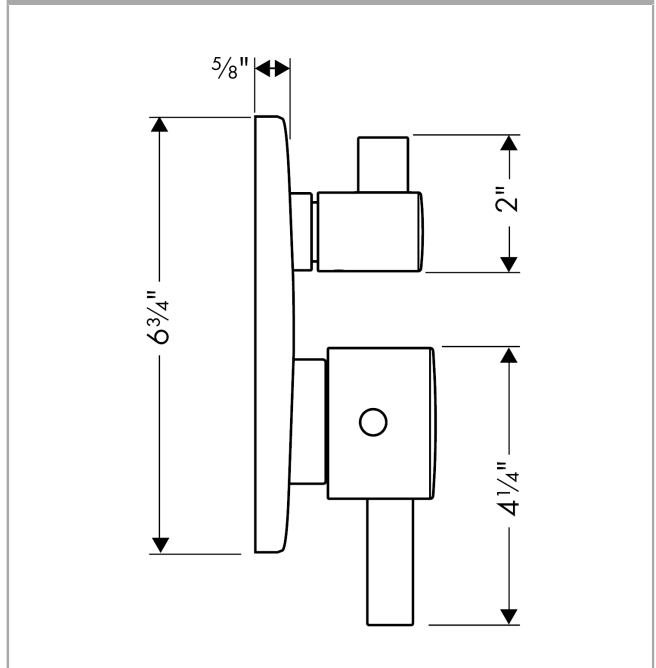

Ecostat
Thermostatic Trim S with Volume Control and Diverter
 Product Finish: **chrome** Part no. : **04231000**

Description

Features

- Thermostatic cartridge, Shut-off/ diverter valve
- Volume control and diverter for 2 outlets
- Flow: 7.0 GPM (26.5 L/Min)
- Optimized for water-efficient shower products
- Anti-scald 100° safety stop

Item details

List Price \$ 802.00

Compliance

Product image

Scale drawing

Ecostat
Thermostatic Trim S with Volume Control and Diverter
 Product Finish: **chrome** Part no. : **04231000**

Exploded drawing

Year of production: >12/09

Ecostat

Thermostatic Trim S with Volume Control and Diverter

Product Finish: **chrome** Part no. : **04231000**

Spare parts list

Year of production: >12/09

Pos.	Description	Part no.	Price	PU
1	screw cover	95181000	-	1
2	adapter for handle	96435000	-	1
3	adapter for handle	88772000	-	1
4	escutcheon Ø 170 mm	96552001	-	1
5	O-Ring 48x3	95508000	-	1
6	O-ring 29x3	98371000	-	1
7	sleeve	95550000	-	1
8	sleeve	95253000	-	1
9	sub plate	96447000	-	1
10	set of fixing screws	96454000	-	1
11	thermostat cartridge	94282000	-	1
12	sealing set	95037000	-	1
13	shut off unit with selector	98283000	-	1
14	set of screws	96525000	-	1
15	O-ring 16x2	98133000	-	1
16	set of non return valves DW 15	97350000	-	1
17	noise reduction	94073000	-	1
18	-	88770000	-	1
19	handle for shut off unit	88767000	-	1
20	hollow set screw M4x4	98540000	-	1
21	extension 25 mm	13595000	-	1
22	set of screws	93244000	-	1
23	extension 22 mm (Ø 170 mm)	13596000	-	1

Spare parts list

Year of production: >07/18

Pos.	Description	Part no.	Price	PU
1	seal	97739000	-	1
2	displacing ring	98797000	-	1
3	reduction coupling	88751000	-	1
4	extension 25 mm	13595000	-	1