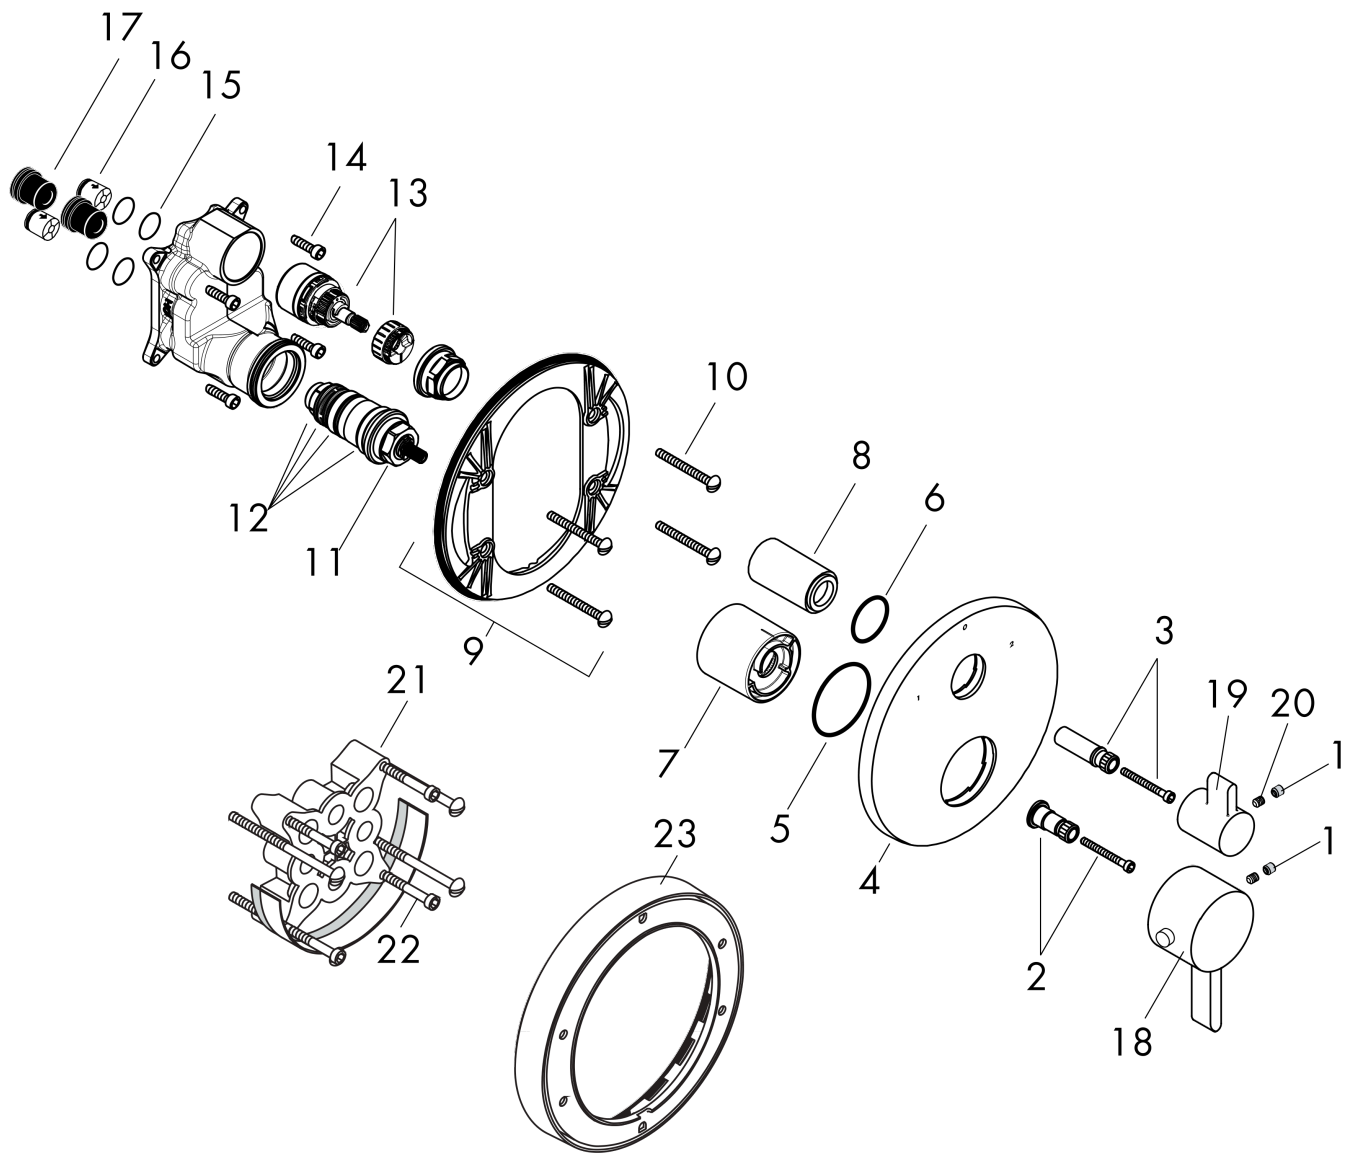

Ecostat
Thermostatic Trim S with Volume Control and Diverter
 Product Finish: **chrome** Part no. : **04231000**

Description

Features

- Thermostatic cartridge, Shut-off/ diverter valve
- Volume control and diverter for 2 outlets
- Flow: 7.0 GPM (26.5 L/Min)
- Optimized for water-efficient shower products
- Anti-scald 100° safety stop

Item details

List Price \$ 802.00

Compliance

Product image

Scale drawing

Ecostat
Thermostatic Trim S with Volume Control and Diverter
 Product Finish: **chrome** Part no. : **04231000**

Exploded drawing

Year of production: >12/09

Ecostat

Thermostatic Trim S with Volume Control and Diverter

Product Finish: **chrome** Part no. : **04231000**

Spare parts list

Year of production: >12/09

Pos.	Description	Part no.	Price	PU
1	screw cover	95181000	-	1
2	adapter for handle	96435000	-	1
3	adapter for handle	88772000	-	1
4	escutcheon Ø 170 mm	96552001	-	1
5	O-Ring 48x3	95508000	-	1
6	O-ring 29x3	98371000	-	1
7	sleeve	95550000	-	1
8	sleeve	95253000	-	1
9	sub plate	96447000	-	1
10	set of fixing screws	96454000	-	1
11	thermostat cartridge	94282000	-	1
12	sealing set	95037000	-	1
13	shut off unit with selector	98283000	-	1
14	set of screws	96525000	-	1
15	O-ring 16x2	98133000	-	1
16	set of non return valves DW 15	97350000	-	1
17	noise reduction	94073000	-	1
18	-	88770000	-	1
19	handle for shut off unit	88767000	-	1
20	hollow set screw M4x4	98540000	-	1
21	extension 25 mm	13595000	-	1
22	set of screws	93244000	-	1
23	extension 22 mm (Ø 170 mm)	13596000	-	1

Spare parts list

Year of production: >07/18

Pos.	Description	Part no.	Price	PU
1	seal	97739000	-	1
2	displacing ring	98797000	-	1
3	reduction coupling	88751000	-	1
4	extension 25 mm	13595000	-	1