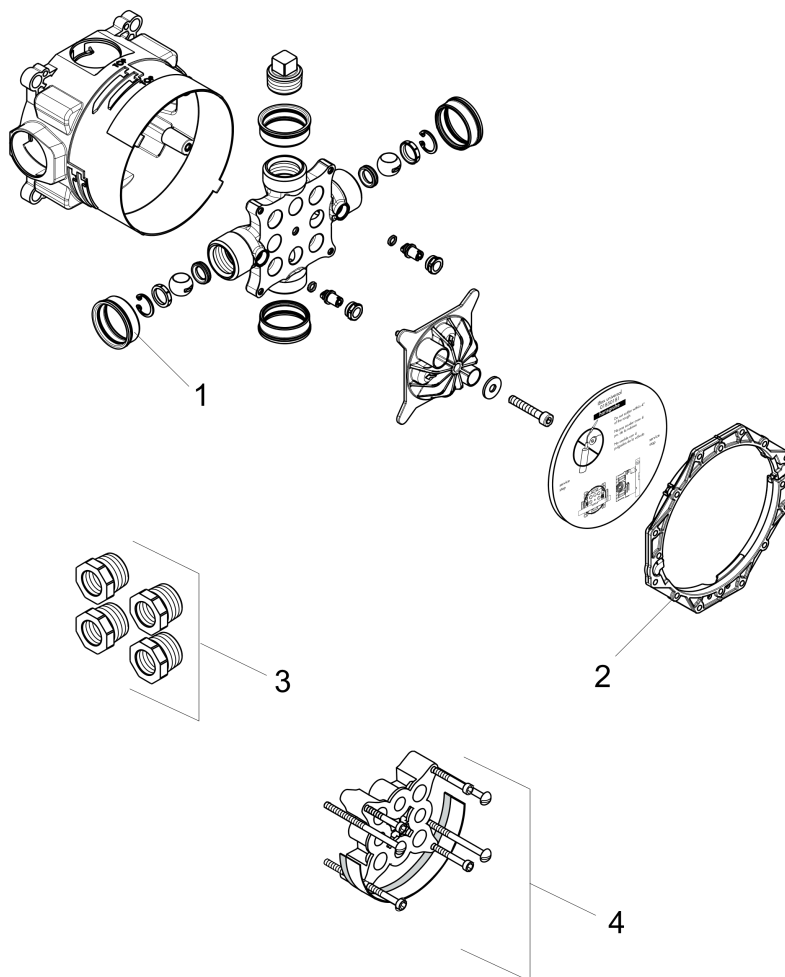

Ecostat

Thermostatic Trim S with Volume Control and Diverter

Product Finish: **chrome** Part no. : **04231000**

Spare parts list

Year of production: >12/09

Pos.	Description	Part no.	Price	PU
1	screw cover	95181000	-	1
2	adapter for handle	96435000	-	1
3	adapter for handle	88772000	-	1
4	escutcheon Ø 170 mm	96552001	-	1
5	O-Ring 48x3	95508000	-	1
6	O-ring 29x3	98371000	-	1
7	sleeve	95550000	-	1
8	sleeve	95253000	-	1
9	sub plate	96447000	-	1
10	set of fixing screws	96454000	-	1
11	thermostat cartridge	94282000	-	1
12	sealing set	95037000	-	1
13	shut off unit with selector	98283000	-	1
14	set of screws	96525000	-	1
15	O-ring 16x2	98133000	-	1
16	set of non return valves DW 15	97350000	-	1
17	noise reduction	94073000	-	1
18	-	88770000	-	1
19	handle for shut off unit	88767000	-	1
20	hollow set screw M4x4	98540000	-	1
21	extension 25 mm	13595000	-	1
22	set of screws	93244000	-	1
23	extension 22 mm (Ø 170 mm)	13596000	-	1

iBox universal
Rough, with Service Stops, 3/4"
 Finishes : n.a. Part no. : **01850181**

Description

Features

- 3/4" NPT
- 180° rotationally-symmetric installation
- Sound-decoupled installation

Item details

List Price \$ 198.00

Compliance

Product image

Scale drawing

iBox universal
Rough, with Service Stops, 3/4"
Finishes : n.a. Part no. : **01850181**

Exploded drawing

Year of production: >07/18

iBox universal
Rough, with Service Stops, 3/4"
 Finishes : n.a. Part no. : **01850181**

Spare parts list

Year of production: >07/18

Pos.	Description	Part no.	Price	PU
1	seal	97739000	-	1
2	displacing ring	98797000	-	1
3	reduction coupling	88751000	-	1
4	extension 25 mm	13595000	-	1