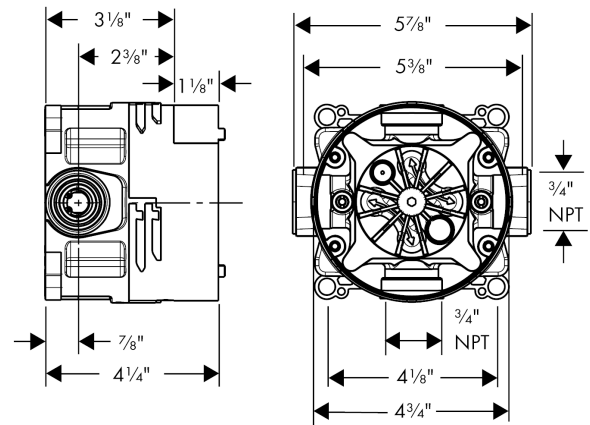

Ecostat

Thermostatic Trim S with Volume Control and Diverter

Product Finish: **chrome** Part no. : **04231000**

Spare parts list

Year of production: >12/09

Pos.	Description	Part no.	Price	PU
1	screw cover	95181000	-	1
2	adapter for handle	96435000	-	1
3	adapter for handle	88772000	-	1
4	escutcheon Ø 170 mm	96552001	-	1
5	O-Ring 48x3	95508000	-	1
6	O-ring 29x3	98371000	-	1
7	sleeve	95550000	-	1
8	sleeve	95253000	-	1
9	sub plate	96447000	-	1
10	set of fixing screws	96454000	-	1
11	thermostat cartridge	94282000	-	1
12	sealing set	95037000	-	1
13	shut off unit with selector	98283000	-	1
14	set of screws	96525000	-	1
15	O-ring 16x2	98133000	-	1
16	set of non return valves DW 15	97350000	-	1
17	noise reduction	94073000	-	1
18	-	88770000	-	1
19	handle for shut off unit	88767000	-	1
20	hollow set screw M4x4	98540000	-	1
21	extension 25 mm	13595000	-	1
22	set of screws	93244000	-	1
23	extension 22 mm (Ø 170 mm)	13596000	-	1

iBox universal
Rough, with Service Stops, 3/4"
 Finishes : n.a. Part no. : **01850181**

Description

Features

- 3/4" NPT
- 180° rotationally-symmetric installation
- Sound-decoupled installation

Item details

List Price \$ 198.00

Compliance

Product image

Scale drawing

iBox universal
Rough, with Service Stops, 3/4"
Finishes : n.a. Part no. : **01850181**

Exploded drawing

Year of production: >07/18

iBox universal
Rough, with Service Stops, 3/4"
 Finishes : n.a. Part no. : **01850181**

Spare parts list

Year of production: >07/18

Pos.	Description	Part no.	Price	PU
1	seal	97739000	-	1
2	displacing ring	98797000	-	1
3	reduction coupling	88751000	-	1
4	extension 25 mm	13595000	-	1