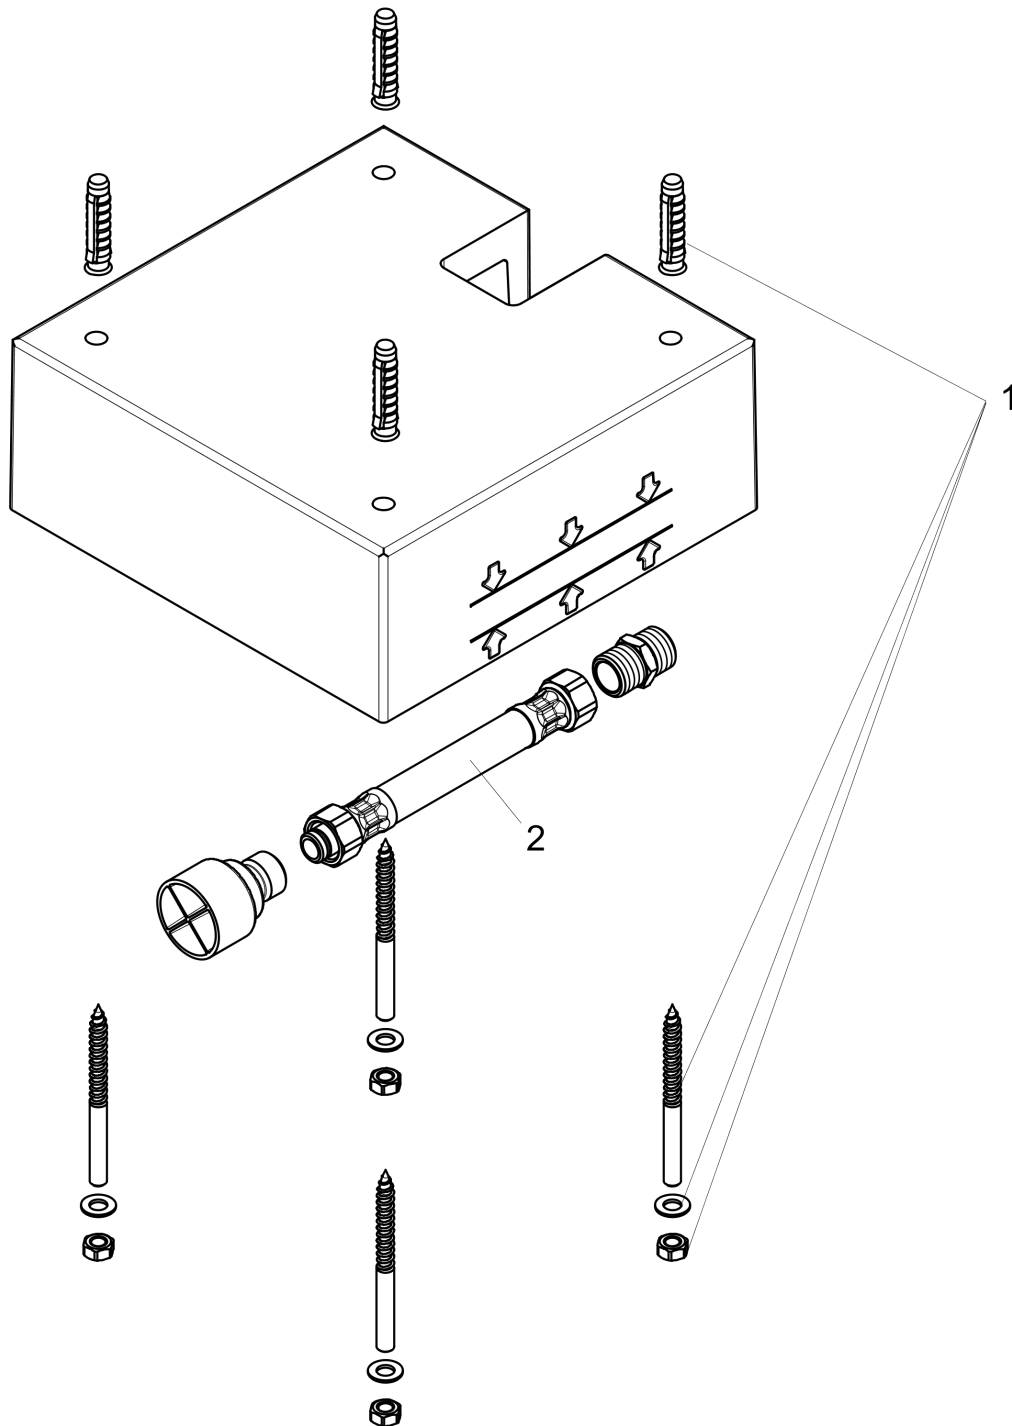

Raindance E
Rough, Showerhead 400 Square 1-Jet
 Finish: Part no. : **26254181**

Description

Features
 · 1/2" NPT

Item details

List Price \$ 135.00

Compliance / Sustainability

Product image

Scale drawing

Raindance E
Rough, Showerhead 400 Square 1-Jet
 Finish: Part no. : **26254181**

Exploded drawing

Year of production: >03/18

Raindance E
Rough, Showerhead 400 Square 1-Jet
 Finish: Part no. : **26254181**

Spare parts list

Year of production: >03/18

Pos.	Description	Part no.	Price	PU
1	mounting kit	97722000	-	1
2	connection hose 600 mm G½ x G½	25928000	-	1

Raindance E
Showerhead 400 Square 1-Jet Trim, 1.8 GPM
 Finish: **chrome** Part no. : **26255001**

Description

Features

- Shower head size: 15.74" x 15.74"
- Spray modes: Rain
- Spray face finish: Fully-finished matching spray face
- Flow: 1.8 GPM (6.8 L/Min)
- Spray face removable for cleaning
- Connection type: basic set
- Does not include: Rough