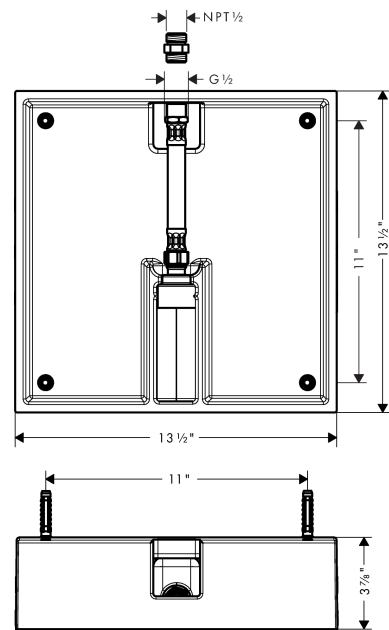

Raindance E
Rough, Showerhead 400 Square 1-Jet
 Finish: Part no. : **26254181**

Description

Features
 · 1/2" NPT

Item details

List Price \$ 135.00

Compliance / Sustainability

Product image

Scale drawing

Raindance E
Rough, Showerhead 400 Square 1-Jet
 Finish: Part no. : **26254181**

Exploded drawing

Year of production: >03/18

Raindance E
Rough, Showerhead 400 Square 1-Jet
 Finish: Part no. : **26254181**

Spare parts list

Year of production: >03/18

Pos.	Description	Part no.	Price	PU
1	mounting kit	97722000	-	1
2	connection hose 600 mm G½ x G½	25928000	-	1

Raindance E
Showerhead 400 Square 1-Jet Trim, 1.8 GPM
 Finish: **chrome** Part no. : **26255001**

Description

Features

- Shower head size: 15.74" x 15.74"
- Spray modes: Rain
- Spray face finish: Fully-finished matching spray face
- Flow: 1.8 GPM (6.8 L/Min)
- Spray face removable for cleaning
- Connection type: basic set
- Does not include: Rough