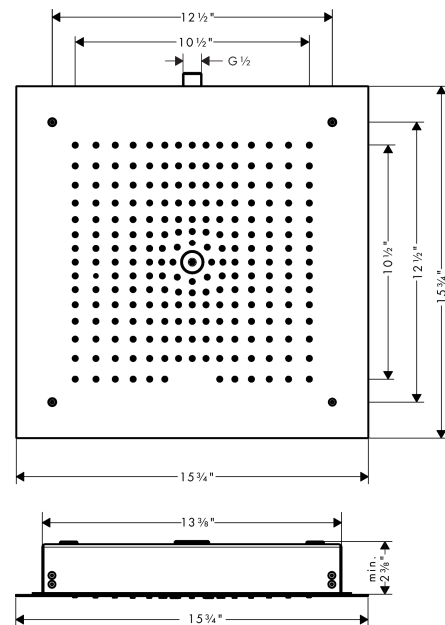

Spare parts list

Year of production: >03/18

Pos.	Description	Part no.	Price	PU
1	mounting kit	97722000	-	1
2	connection hose 600 mm G½ x G½	25928000	-	1

Raindance E
Showerhead 400 Square 1-Jet Trim, 1.8 GPM
 Finish: **chrome** Part no. : **26255001**

Description

Features

- Shower head size: 15.74" x 15.74"
- Spray modes: Rain
- Spray face finish: Fully-finished matching spray face
- Flow: 1.8 GPM (6.8 L/Min)
- Spray face removable for cleaning
- Connection type: basic set
- Does not include: Rough

Item details

List Price \$ 902.00

Technology

Compliance / Sustainability

Product image

Scale drawing

Raindance E
Showerhead 400 Square 1-Jet Trim, 1.8 GPM
 Finish: **chrome** Part no. : **26255001**

Exploded drawing

Year of production: >03/18

Raindance E
Showerhead 400 Square 1-Jet Trim, 1.8 GPM
 Finish: **chrome** Part no. : **26255001**

Spare parts list

Year of production: >03/18

Pos.	Description	Part no.	Price	PU
1	mounting set	92804000	-	1
2	spray body	93239000	-	1
3	filter	93128000	-	1
4	O-ring 15x2	98163000	-	1
5	air jet (Eco)	94604001	-	1