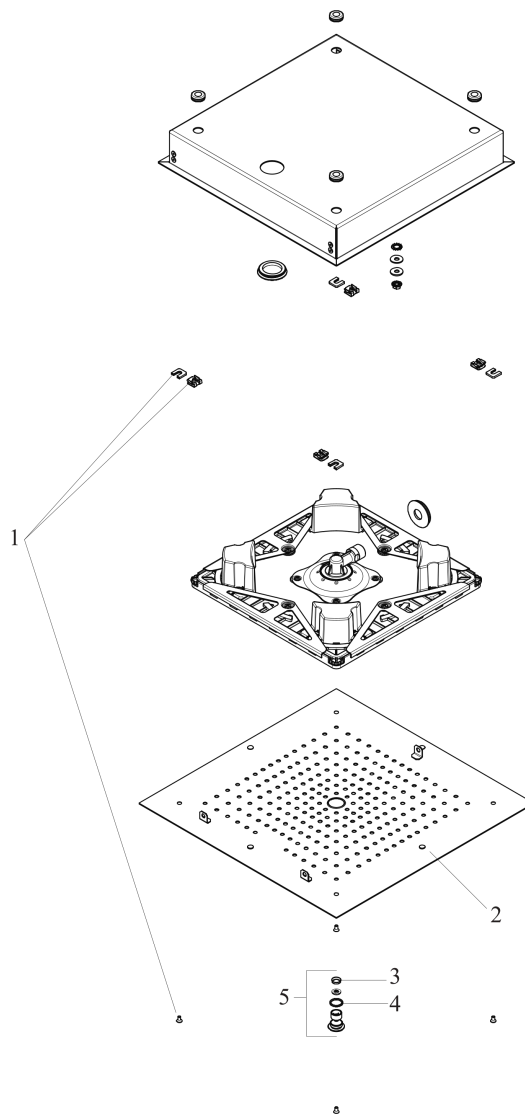

Spare parts list

Year of production: >03/18

Pos.	Description	Part no.	Price	PU
1	mounting kit	97722000	-	1
2	connection hose 600 mm G½ x G½	25928000	-	1

Raindance E
Showerhead 400 Square 1-Jet Trim, 1.8 GPM
 Finish: **chrome** Part no. : **26255001**

Description

Features

- Shower head size: 15.74" x 15.74"
- Spray modes: Rain
- Spray face finish: Fully-finished matching spray face
- Flow: 1.8 GPM (6.8 L/Min)
- Spray face removable for cleaning
- Connection type: basic set
- Does not include: Rough

Item details

List Price \$ 902.00

Technology

Compliance / Sustainability

Product image

Scale drawing

Raindance E
Showerhead 400 Square 1-Jet Trim, 1.8 GPM
 Finish: **chrome** Part no. : **26255001**

Exploded drawing

Year of production: >03/18

Raindance E
Showerhead 400 Square 1-Jet Trim, 1.8 GPM
 Finish: **chrome** Part no. : **26255001**

Spare parts list

Year of production: >03/18

Pos.	Description	Part no.	Price	PU
1	mounting set	92804000	-	1
2	spray body	93239000	-	1
3	filter	93128000	-	1
4	O-ring 15x2	98163000	-	1
5	air jet (Eco)	94604001	-	1