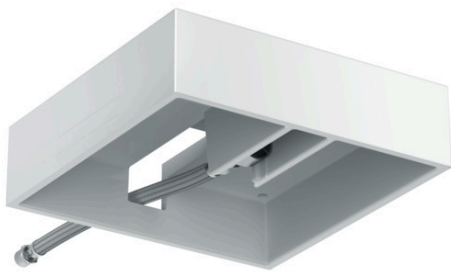

Raindance E
Rough, Showerhead 400 Square 1-Jet
 Finish: Part no. : **26254181**

Description

Features
 · 1/2" NPT

Item details

List Price \$ 135.00

Compliance / Sustainability

Product image

Scale drawing

Raindance E
Rough, Showerhead 400 Square 1-Jet
 Finish: Part no. : **26254181**

Exploded drawing

Year of production: >03/18

Raindance E
Rough, Showerhead 400 Square 1-Jet
 Finish: Part no. : **26254181**

Spare parts list

Year of production: >03/18

Pos.	Description	Part no.	Price	PU
1	mounting kit	97722000	-	1
2	connection hose 600 mm G½ x G½	25928000	-	1

Raindance E
Showerhead 400 Square 1-Jet Trim, 1.8 GPM
 Finish: **chrome** Part no. : **26255001**

Description

Features

- Shower head size: 15.74" x 15.74"
- Spray modes: Rain
- Spray face finish: Fully-finished matching spray face
- Flow: 1.8 GPM (6.8 L/Min)
- Spray face removable for cleaning
- Connection type: basic set
- Does not include: Rough