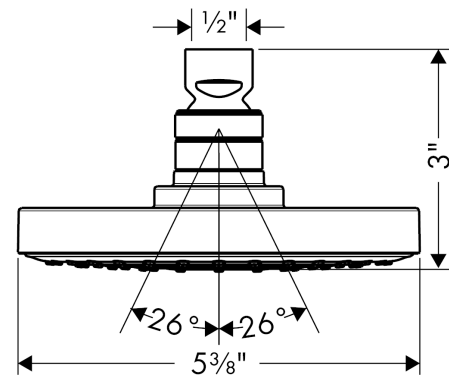

**Raindance S**

**Showerhead 150 1-Jet, 2.5 GPM**

Product Finish: **brushed nickel** Part no. : **27486821**

**Description**

**Features**

- Shower head size: 5.9"
- Spray modes: RainAir
- 90 no-clog spray channels
- Spray face finish: grey
- Flow: 2.5 GPM (9.5 L/Min)
- EcoAir Technology

**Item details**

List Price \$ 313.00

**Technology**

**Compliance**

**Product image**

**Scale drawing**

**Raindance S**

**Showerhead 150 1-Jet, 2.5 GPM**

Product Finish: **brushed nickel** Part no. : **27486821**

**Exploded drawing**

Year of production: >02/07

1

**Raindance S**

**Showerhead 150 1-Jet, 2.5 GPM**

Product Finish: **brushed nickel** Part no. : **27486821**