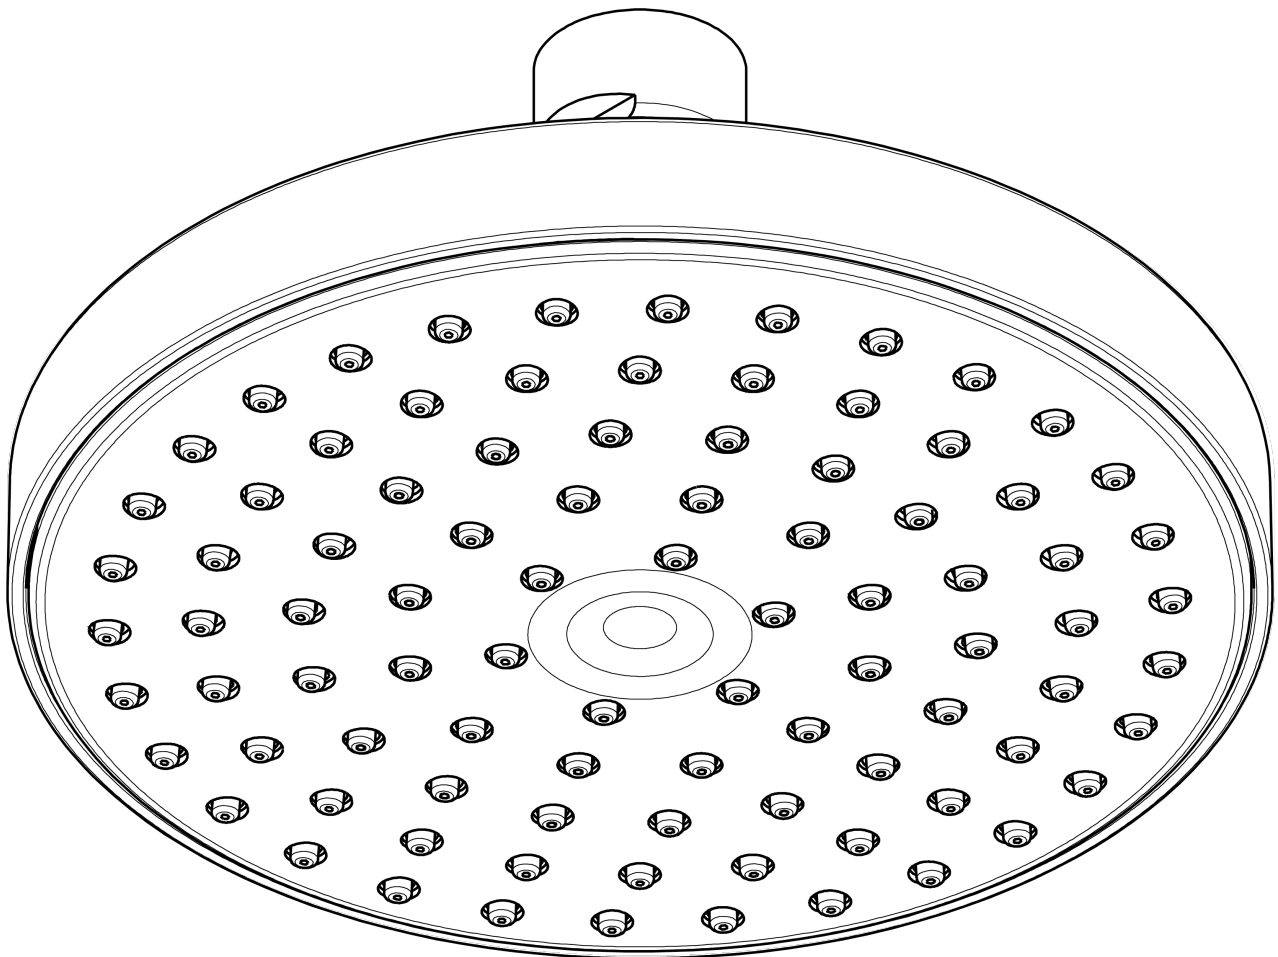

**Raindance S**

**Showerhead 150 1-Jet, 2.5 GPM**

Product Finish: **brushed nickel** Part no. : **27486821**

**Description**

**Features**

- Shower head size: 5.9"
- Spray modes: RainAir
- 90 no-clog spray channels
- Spray face finish: grey
- Flow: 2.5 GPM (9.5 L/Min)
- EcoAir Technology

**Item details**

List Price \$ 313.00

**Technology**

**Compliance**

**Product image**

**Scale drawing**

**Raindance S**

**Showerhead 150 1-Jet, 2.5 GPM**

Product Finish: **brushed nickel** Part no. : **27486821**

**Exploded drawing**

Year of production: >02/07

1

**Raindance S**

**Showerhead 150 1-Jet, 2.5 GPM**

Product Finish: **brushed nickel** Part no. : **27486821**