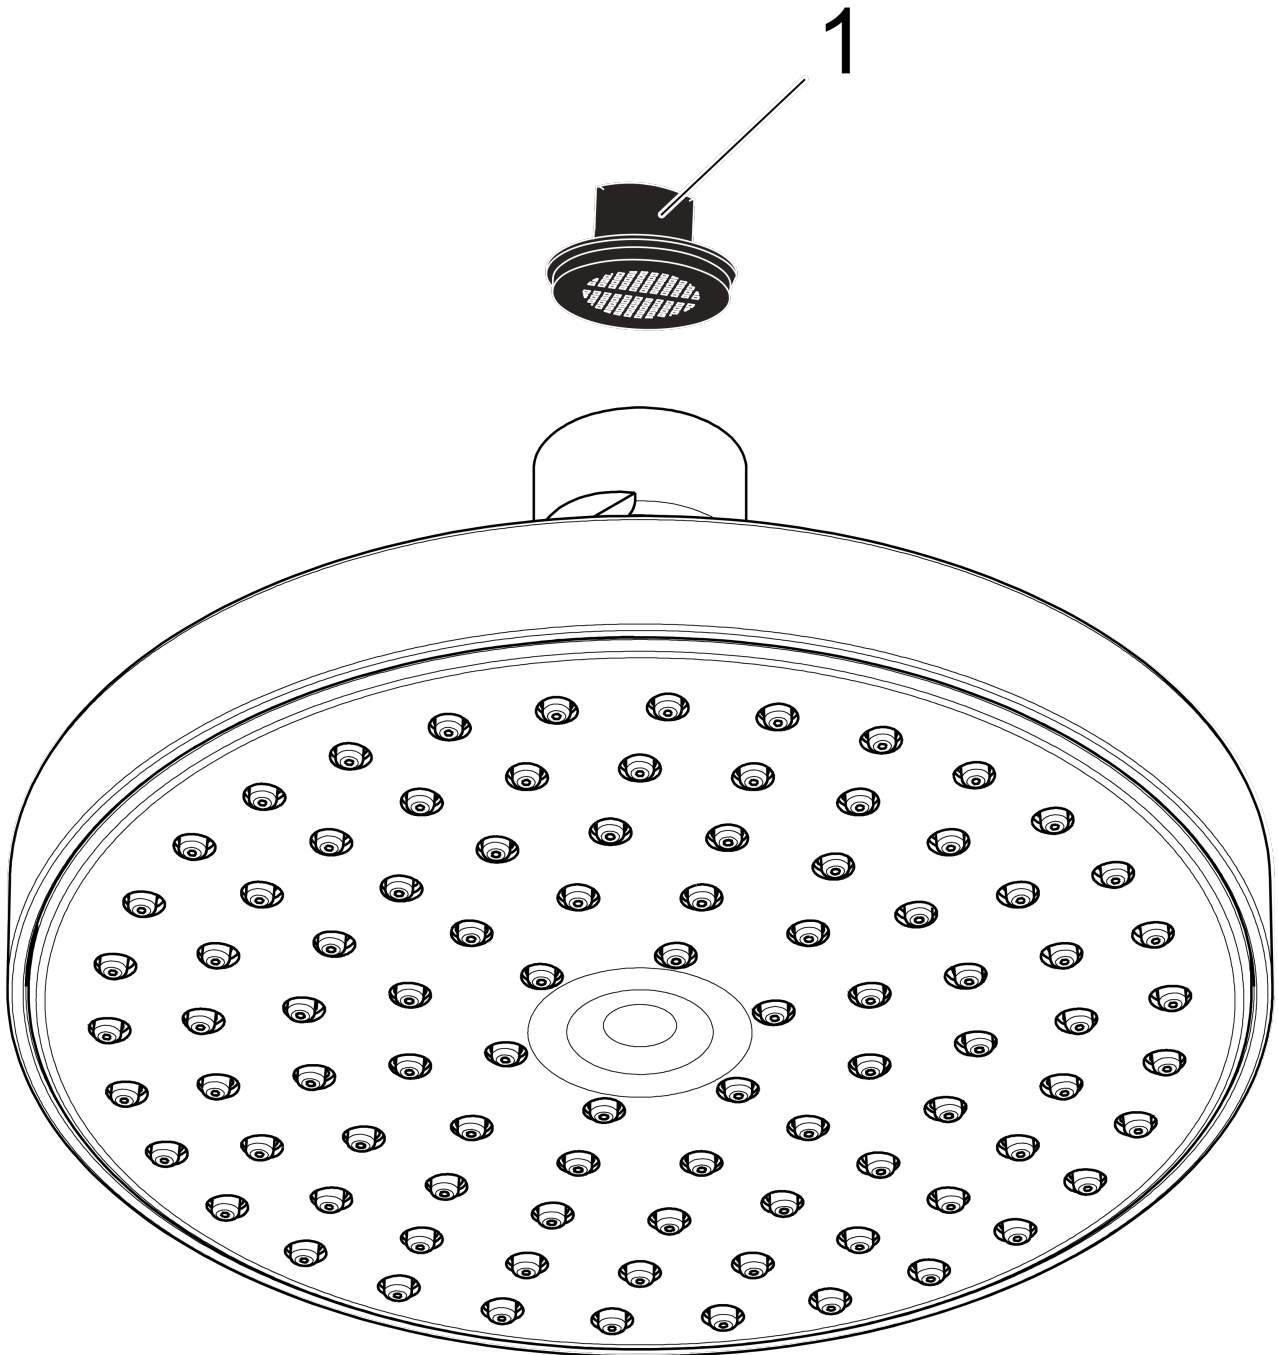

Raindance S

Showerhead 150 1-Jet, 2.5 GPM

Product Finish: **chrome** Part no. : **27486001**

Description

Features

- Shower head size: 5.9"
- Spray modes: RainAir
- 90 no-clog spray channels
- Spray face finish: grey
- Flow: 2.5 GPM (9.5 L/Min)
- EcoAir Technology

Item details

List Price \$ 237.00

Technology

Compliance

Product image

Scale drawing

Raindance S
Showerhead 150 1-Jet, 2.5 GPM
Product Finish: **chrome** Part no. : **27486001**

Exploded drawing

Year of production: >01/07

Raindance S

Showerhead 150 1-Jet, 2.5 GPM

Product Finish: **chrome** Part no. : **27486001**

Spare parts list

Year of production: >01/07

Pos.	Description	Part no.	Price	PU
1	filter packing	88649000	-	1