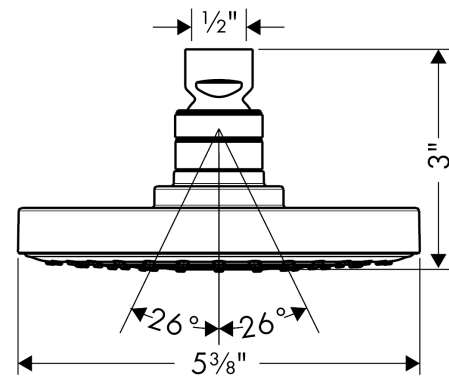

Raindance S

Showerhead 150 1-Jet, 2.5 GPM

Product Finish: **chrome** Part no. : **27486001**

Description

Features

- Shower head size: 5.9"
- Spray modes: RainAir
- 90 no-clog spray channels
- Spray face finish: grey
- Flow: 2.5 GPM (9.5 L/Min)
- EcoAir Technology

Item details

List Price \$ 237.00

Technology

Compliance

Product image

Scale drawing

Raindance S
Showerhead 150 1-Jet, 2.5 GPM
Product Finish: **chrome** Part no. : **27486001**

Exploded drawing

Year of production: >01/07

Raindance S

Showerhead 150 1-Jet, 2.5 GPM

Product Finish: **chrome** Part no. : **27486001**

Spare parts list

Year of production: >01/07

Pos.	Description	Part no.	Price	PU
1	filter packing	88649000	-	1