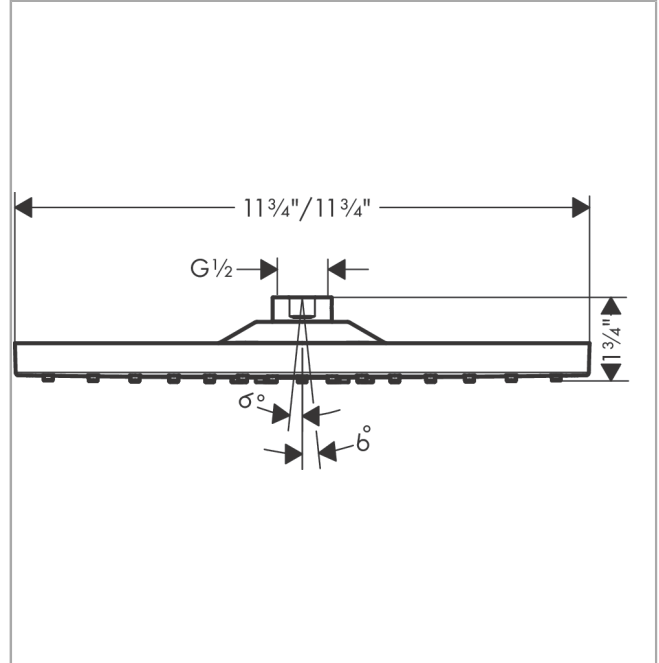

Raindance E

Showerhead 300 1-Jet, 1.8 GPM

Product Finish: **chrome** Part no. : **26240001**

Description

Features

- Shower head size: 11.81" x 11.81"
- Spray modes: Rain
- Spray face finish: Fully-finished matching spray face
- Flow: 1.8 GPM (6.8 L/Min)
- Spray face removable for cleaning

Item details

List Price \$ 740.00

Technology

Compliance

Product image

Scale drawing

Raindance E
Showerhead 300 1-Jet, 1.8 GPM
Product Finish: **chrome** Part no. : **26240001**

Exploded drawing