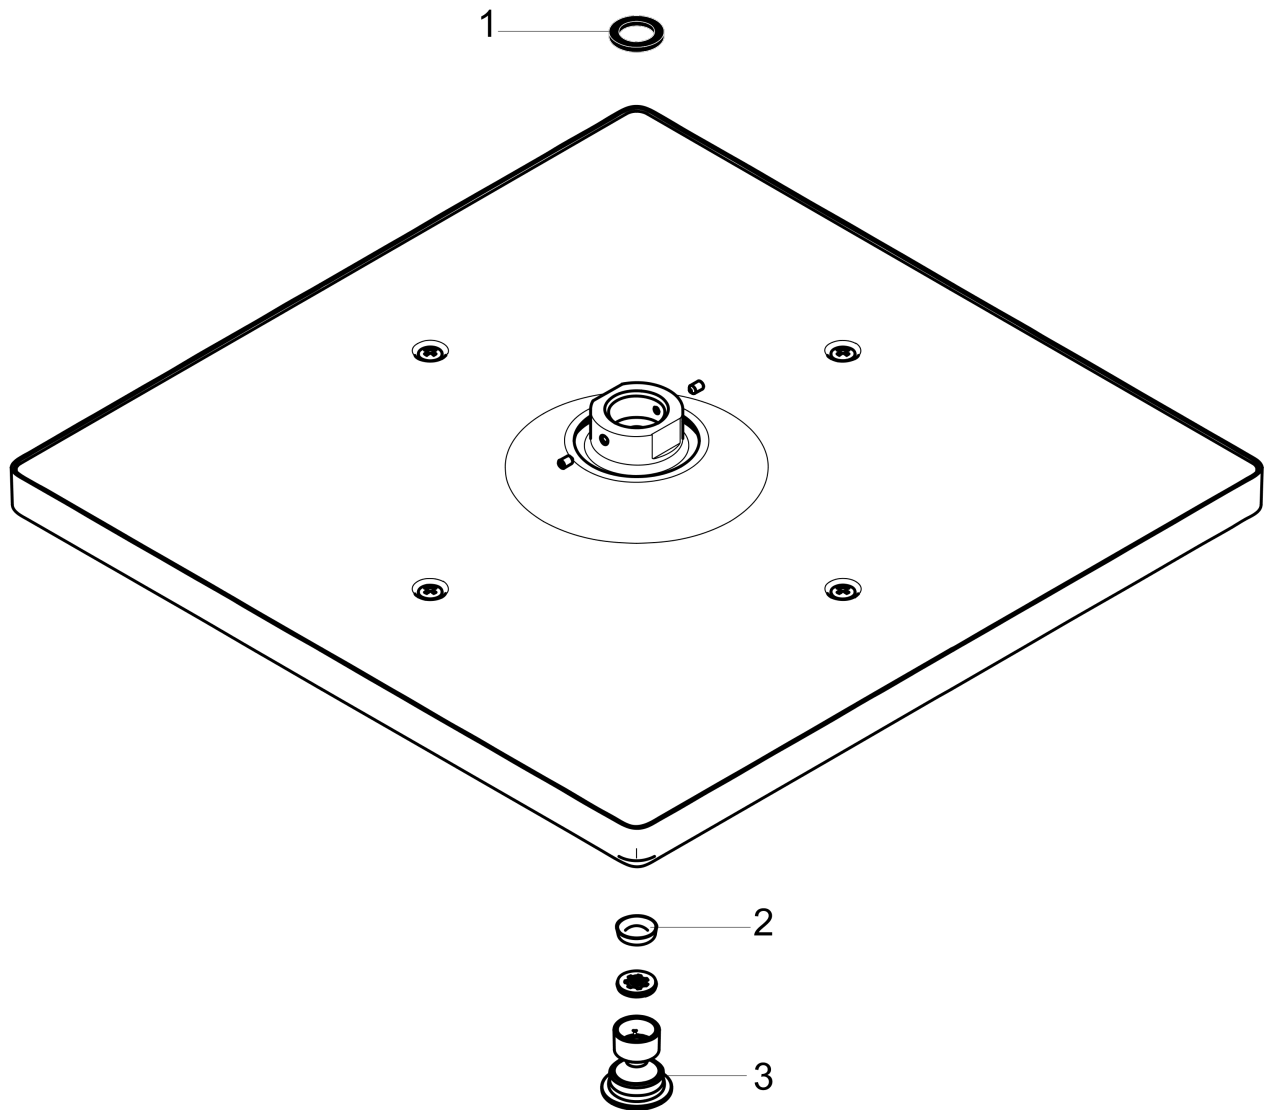

Raindance E

Showerhead 300 1-Jet, 2.0 GPM

Finishes : **brushed nickel** Part no. : **26239821**

Description

Features

- Spray modes: Rain
- 168 no-clog spray channels
- Flow: 2.0 GPM (7.6 L/Min)
- EcoAir Technology
- Fully-finished matching spray face
- Spray face removable for cleaning
- overhead shower, Assembly instructions

Item details

List Price \$ 737.00

Technology

Compliance

Product image

Scale drawing

Raindance E

Showerhead 300 1-Jet, 2.0 GPM

Finishes : **brushed nickel** Part no. : **26239821**

Exploded drawing

Year of production: >03/18

Raindance E

Showerhead 300 1-Jet, 2.0 GPM

Finishes : **brushed nickel** Part no. : **26239821**

Spare parts list

Year of production: >03/18

Pos.	Description	Part no.	Price	PU
1	seal	98058000	-	1
2	filter	93128000	-	1
3	O-ring 15x2	98163000	-	1