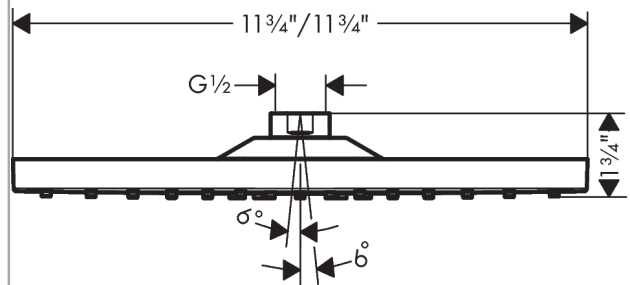

Raindance E

Showerhead 300 1-Jet, 2.0 GPM

Finishes : **brushed nickel** Part no. : **26239821**

Description

Features

- Spray modes: Rain
- 168 no-clog spray channels
- Flow: 2.0 GPM (7.6 L/Min)
- EcoAir Technology
- Fully-finished matching spray face
- Spray face removable for cleaning
- overhead shower, Assembly instructions

Item details

List Price \$ 737.00

Technology

Compliance

Product image

Scale drawing

Raindance E

Showerhead 300 1-Jet, 2.0 GPM

Finishes : **brushed nickel** Part no. : **26239821**

Exploded drawing

Year of production: >03/18

Raindance E

Showerhead 300 1-Jet, 2.0 GPM

Finishes : **brushed nickel** Part no. : **26239821**

Spare parts list

Year of production: >03/18

Pos.	Description	Part no.	Price	PU
1	seal	98058000	-	1
2	filter	93128000	-	1
3	O-ring 15x2	98163000	-	1