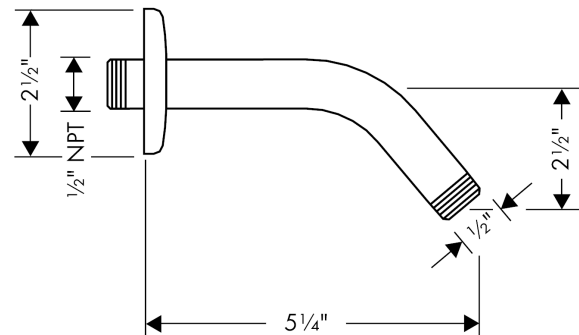

**Showerarm Standard 6"**

Product Finish: **chrome** Part no. : **27411003**

**Description**

**Features**

- Length: 5.03"
- Brass
- Connection type: 1/2" NPT
- Showerarm, Escutcheon, Assembly instructions

**Item details**

List Price \$ 48.00

**Compliance**

**Product image**

**Scale drawing**

**Showerarm Standard 6"**

Product Finish: **chrome**    Part no. : **27411003**

**Exploded drawing**

Year of production: >03/07

**Showerarm Standard 6"**

Product Finish: **chrome** Part no. : **27411003**

**Spare parts list**

Year of production: >**03/07**

<b>Pos.</b>	<b>Description</b>	<b>Part no.</b>	<b>Price</b>	<b>PU</b>
1	escutcheon Ø 64 mm	88536000	-	1