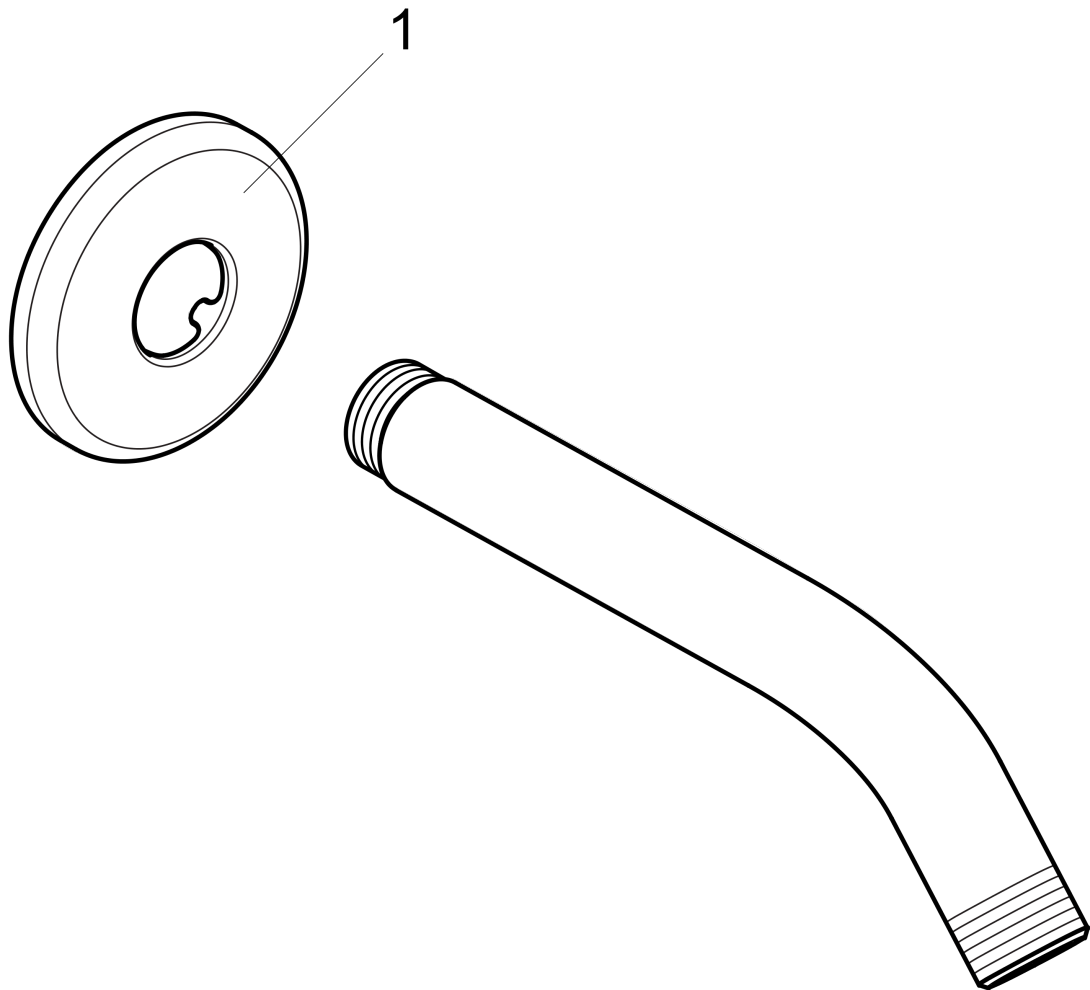

**Showerarm Standard 6"**

Product Finish: **chrome** Part no. : **27411003**

**Description**

**Features**

- Length: 5.03"
- Brass
- Connection type: 1/2" NPT
- Showerarm, Escutcheon, Assembly instructions

**Item details**

List Price \$ 48.00

**Compliance**

**Product image**

**Scale drawing**

**Showerarm Standard 6"**

Product Finish: **chrome**    Part no. : **27411003**

**Exploded drawing**

Year of production: >03/07

**Showerarm Standard 6"**

Product Finish: **chrome** Part no. : **27411003**

**Spare parts list**

Year of production: >**03/07**

<b>Pos.</b>	<b>Description</b>	<b>Part no.</b>	<b>Price</b>	<b>PU</b>
1	escutcheon Ø 64 mm	88536000	-	1