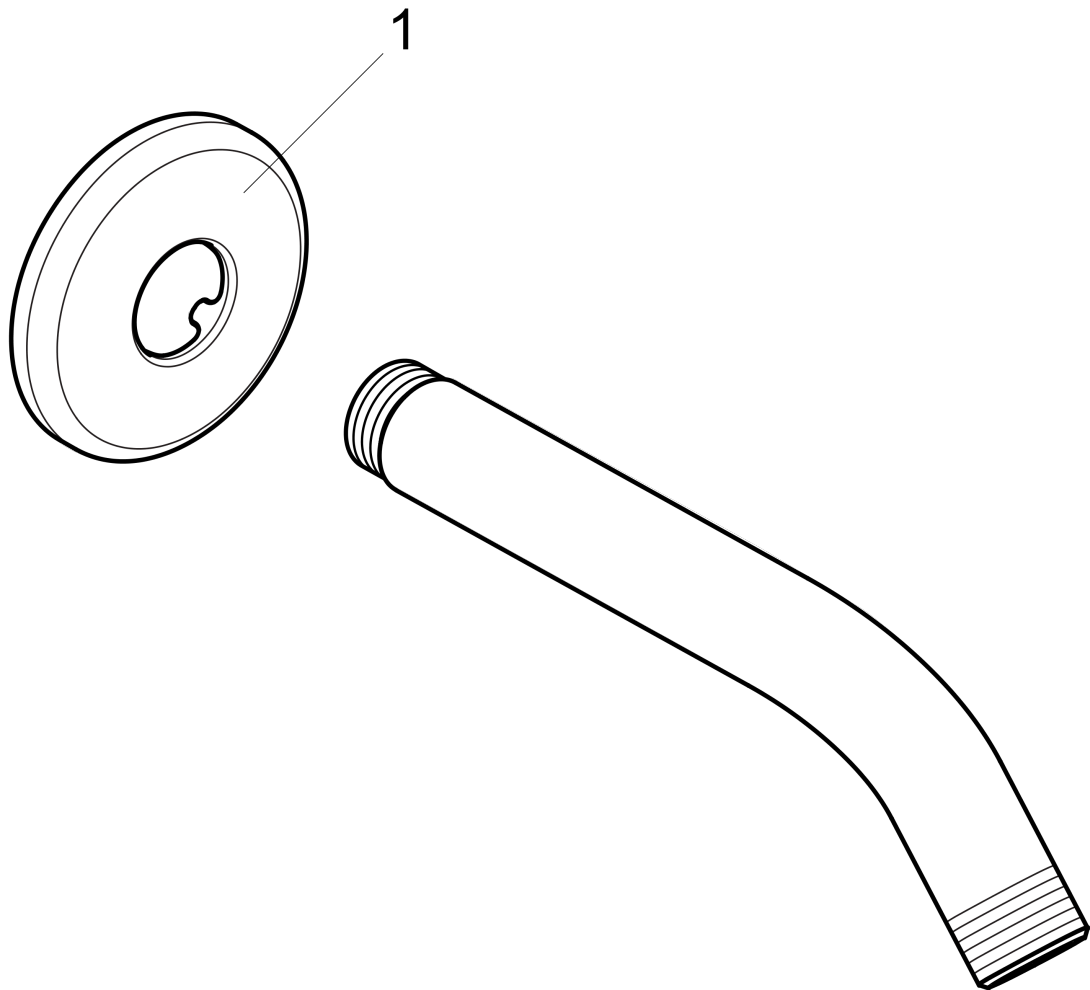

Showerarm Standard 6"

Product Finish: **brushed nickel** Part no. : **27411823**

Description

Features

- Length: 5.03"
- Brass
- Connection type: 1/2" NPT
- Showerarm, Escutcheon, Assembly instructions

Item details

List Price \$ 63.00

Compliance

Product image

Scale drawing

Showerarm Standard 6"

Product Finish: **brushed nickel** Part no. : **27411823**

Exploded drawing

Year of production: >03/07

Showerarm Standard 6"

Product Finish: **brushed nickel** Part no. : **27411823**

Spare parts list

Year of production: >**03/07**

Pos.	Description	Part no.	Price	PU
1	escutcheon Ø 64 mm	88536820	-	1