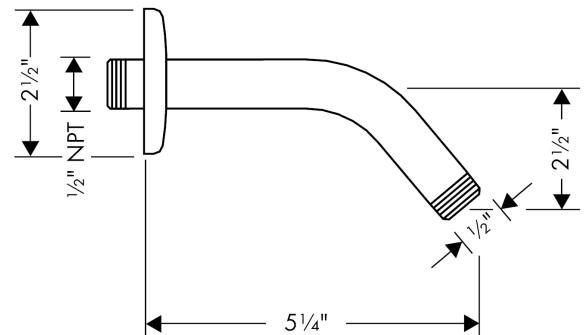

Showerarm Standard 6"

Product Finish: **brushed nickel** Part no. : **27411823**

Description

Features

- Length: 5.03"
- Brass
- Connection type: 1/2" NPT
- Showerarm, Escutcheon, Assembly instructions

Item details

List Price \$ 63.00

Compliance

Product image

Scale drawing

Showerarm Standard 6"

Product Finish: **brushed nickel** Part no. : **27411823**

Exploded drawing

Year of production: >03/07

Showerarm Standard 6"

Product Finish: **brushed nickel** Part no. : **27411823**

Spare parts list

Year of production: >**03/07**

Pos.	Description	Part no.	Price	PU
1	escutcheon Ø 64 mm	88536820	-	1