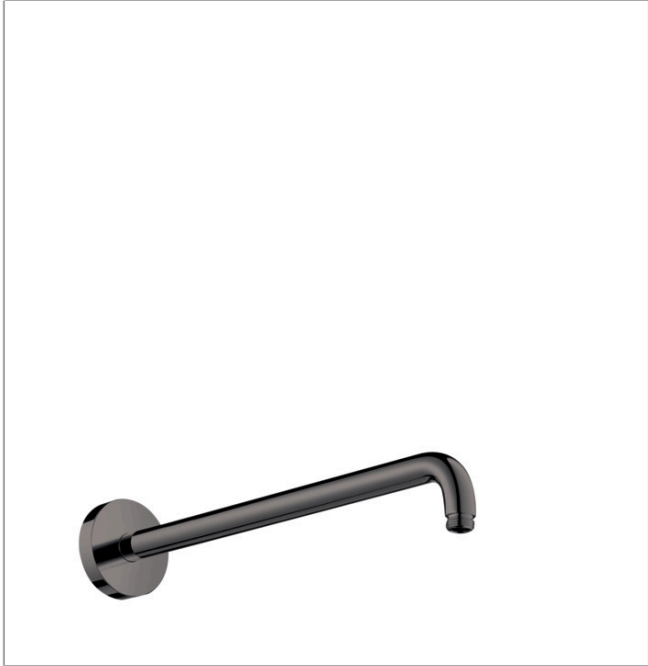

Showerarm Raindance 15"

Product Finish: **polished black chrome** Part no. : **27413331**

Description

Features

- Length: 15.31"
- Brass
- Version: 90° angle
- Connection type: 1/2" NPT
- Showerarm, Escutcheon, Assembly instructions

Item details

List Price \$ 288.00

Compliance

Product image

Scale drawing