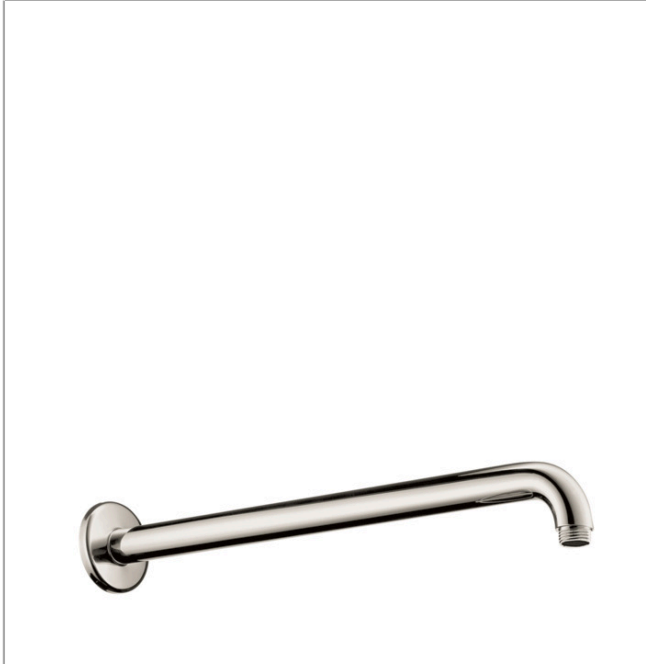

Showerarm Raindance 15"

Product Finish: **polished nickel** Part no. : **27413831**

Description

Features

- Length: 15.31"
- Brass
- Version: 90° angle
- Connection type: 1/2" NPT
- Showerarm, Escutcheon, Assembly instructions

Item details

List Price $ 288.00

Compliance

Product image