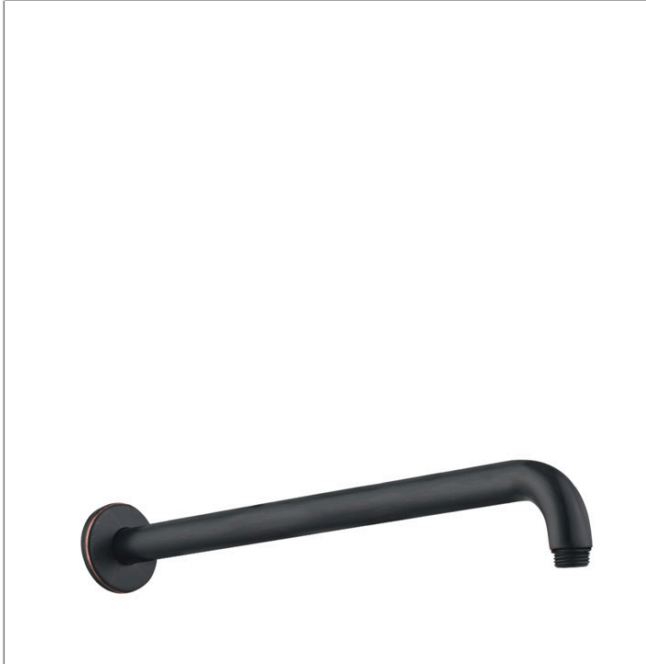

Showerarm Raindance 15"

Product Finish: **rubbed bronze** Part no. : **27413921**

Description

Features

- Length: 15.31"
- Brass
- Version: 90° angle
- Connection type: 1/2" NPT
- Showerarm, Escutcheon, Assembly instructions

Item details

List Price $ 300.00

Compliance

Product image