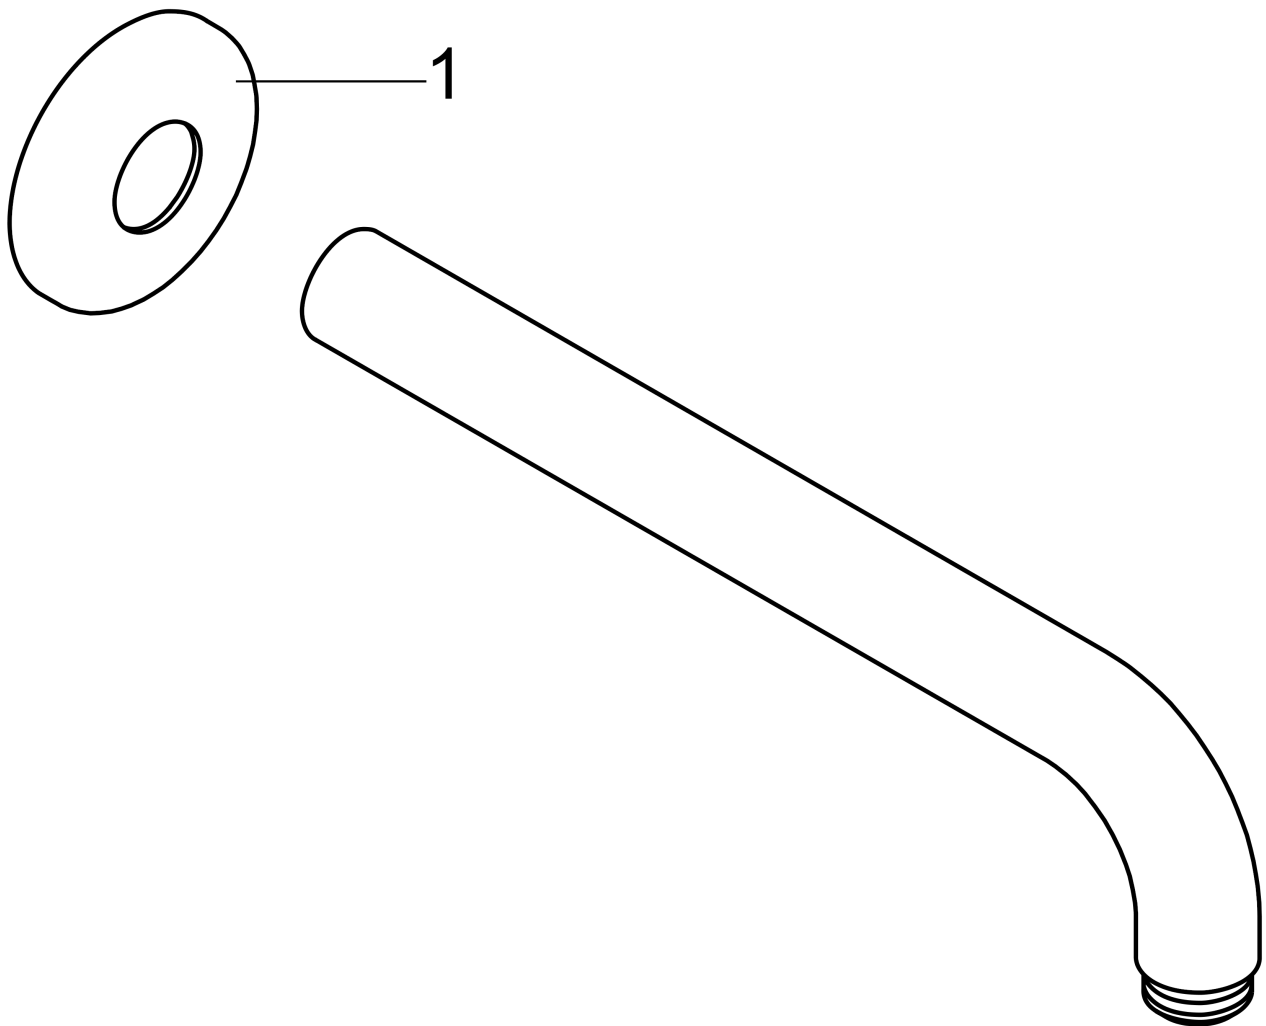

Showerarm Raindance 15"

Product Finish: **chrome** Part no. : **27413001**

Description

Features

- Length: 389 mm
- Brass
- Version: 90° angle
- Connection type: 1/2" NPT
- Showerarm, Escutcheon, Assembly instructions

Item details

List Price \$ 227.00

Compliance

Product image

Scale drawing

Showerarm Raindance 15"

Product Finish: **chrome** Part no. : **27413001**

Exploded drawing

Year of production: >08/03

Showerarm Raindance 15"

Product Finish: **chrome** Part no. : **27413001**

Spare parts list

Year of production: >08/03

Pos.	Description	Part no.	Price	PU
1	escutcheon	28454000	-	1