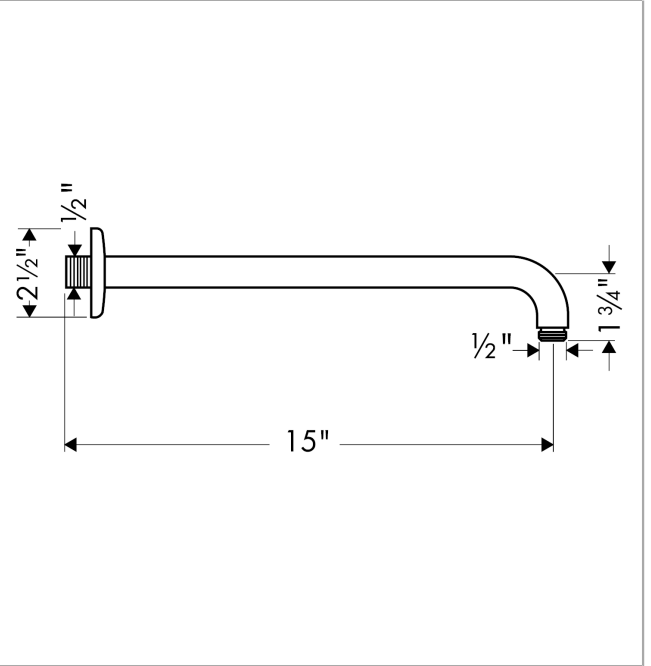

Showerarm Raindance 15"

Product Finish: **chrome** Part no. : **27413001**

Description

Features

- Length: 389 mm
- Brass
- Version: 90° angle
- Connection type: 1/2" NPT
- Showerarm, Escutcheon, Assembly instructions

Item details

List Price \$ 227.00

Compliance

Product image

Scale drawing

Showerarm Raindance 15"

Product Finish: **chrome** Part no. : **27413001**

Exploded drawing

Year of production: >08/03

Showerarm Raindance 15"

Product Finish: **chrome** Part no. : **27413001**

Spare parts list

Year of production: >08/03

Pos.	Description	Part no.	Price	PU
1	escutcheon	28454000	-	1