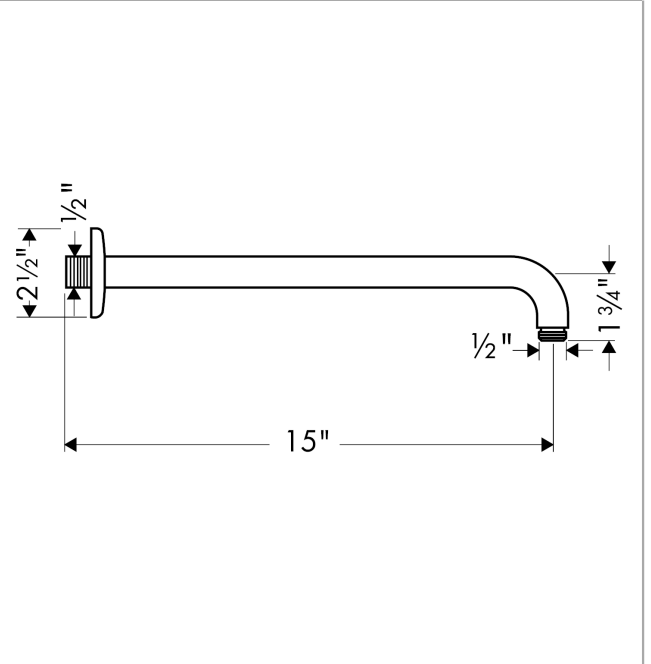

Showerarm Raindance 15"

Product Finish: **brushed nickel** Part no. : **27413821**

Description

Features

- Length: 389 mm
- Brass
- Version: 90° angle
- Connection type: 1/2" NPT
- Showerarm, Escutcheon, Assembly instructions

Item details

List Price \$ 300.00

Compliance

Product image

Scale drawing

Showerarm Raindance 15"

Product Finish: **brushed nickel** Part no. : **27413821**

Exploded drawing

Year of production: >08/04

Showerarm Raindance 15"

Product Finish: **brushed nickel** Part no. : **27413821**

Spare parts list

Year of production: >08/04

Pos.	Description	Part no.	Price	PU
1	escutcheon	28454820	-	1