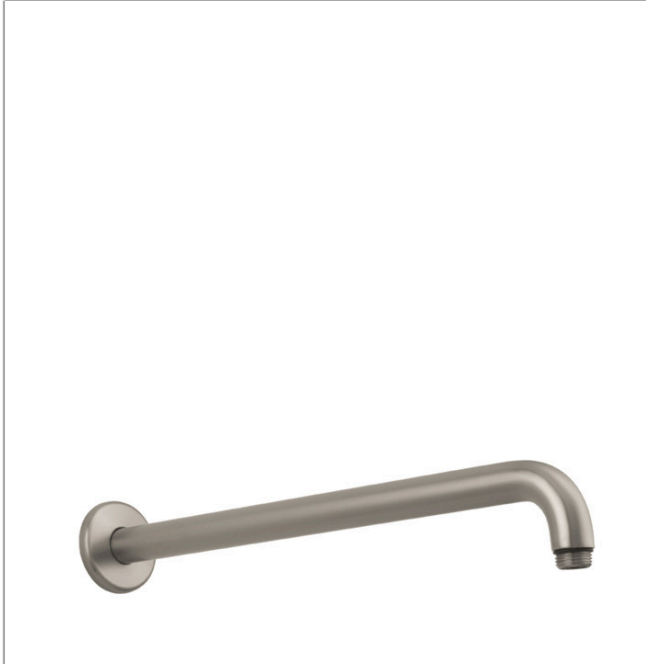

Showerarm Raindance 15"

Product Finish: **brushed nickel** Part no. : **27413821**

Description

Features

- Length: 389 mm
- Brass
- Version: 90° angle
- Connection type: 1/2" NPT
- Showerarm, Escutcheon, Assembly instructions

Item details

List Price \$ 300.00

Compliance

Product image

Scale drawing

Showerarm Raindance 15"

Product Finish: **brushed nickel** Part no. : **27413821**

Exploded drawing

Year of production: >08/04

Showerarm Raindance 15"

Product Finish: **brushed nickel** Part no. : **27413821**

Spare parts list

Year of production: >08/04

Pos.	Description	Part no.	Price	PU
1	escutcheon	28454820	-	1