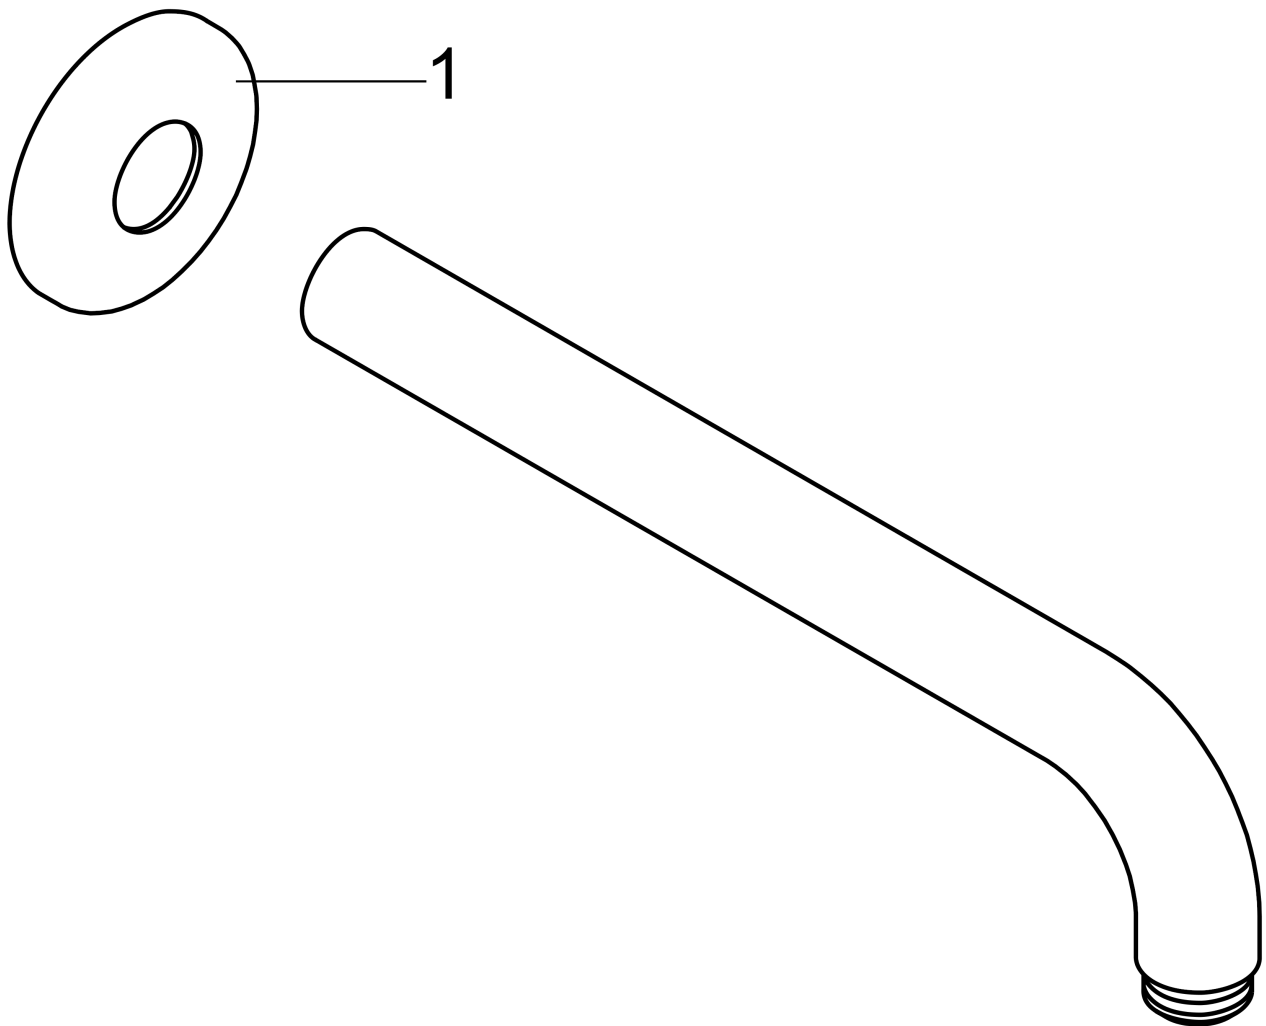

Showerarm Raindance 15"

Product Finish: **brushed nickel** Part no. : **27413821**

Description

Features

- Length: 389 mm
- Brass
- Version: 90° angle
- Connection type: 1/2" NPT
- Showerarm, Escutcheon, Assembly instructions

Item details

List Price \$ 300.00

Compliance

Product image

Scale drawing

Showerarm Raindance 15"

Product Finish: **brushed nickel** Part no. : **27413821**

Exploded drawing

Year of production: >08/04

Showerarm Raindance 15"

Product Finish: **brushed nickel** Part no. : **27413821**

Spare parts list

Year of production: >08/04

Pos.	Description	Part no.	Price	PU
1	escutcheon	28454820	-	1